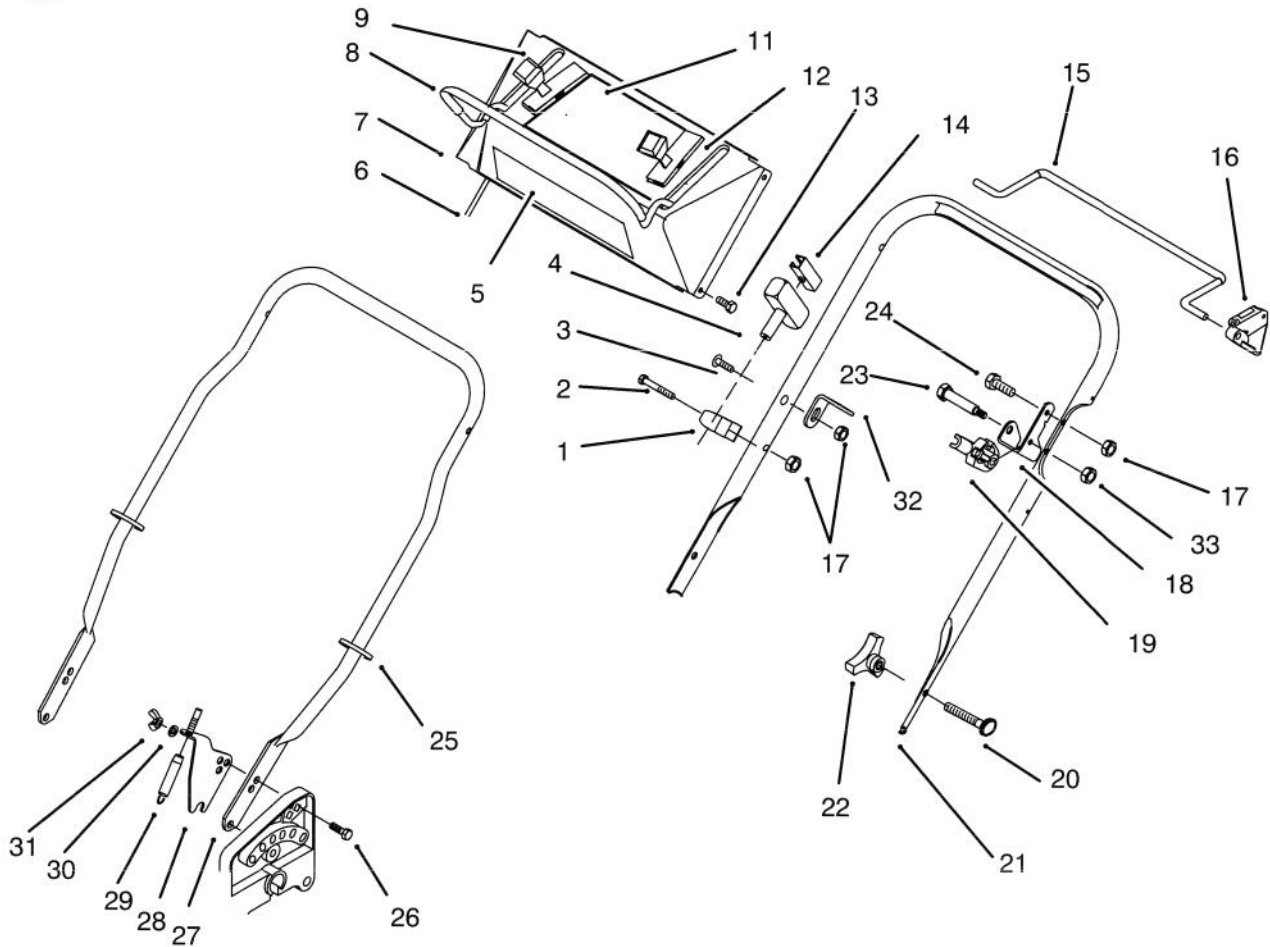

C-2179

HANDLE ASSEMBLY

Ref. No.	Part No.	Description	No. Used
1	92-7720	Guide - Rope	1
2	321-51	Bolt	1
3	92-2268	Screw	1
4	612825	Handle - Rope	1
5	92-2918	Decal - Control Panel	1
6	93-3248	Cable - Brake	1
7	16-2039	Panel - Control (Model No. 10415)	1
*	16-2049	Panel - Control (Model No. 10515 & 10520) (Incl. Ref.#11)	1
8	92-1093	Bail - Brake	1
9	92-8926	Control Ground Speed (Model No. 10515 & 10520)	1
11	93-6625	Decal - Control Panel (Model No. 10415)	1
*	93-6624	Decal - Control Panel (Model No. 10515 & 10520)	1
12	93-3683	Control - Throttle	1
13	92-9665	Screw	4
14	612824	Insert - Handle	1
15	92-1617	Bail - Control (Model No. 10515 & 10520)	1

Ref. No.	Part No.	Description	No. Used
16	92-5412	Stop - Pivot (Model No. 10515 & 10520)	1
17	3296-73	Nut	3
18	92-1094	Bracket - Cam	1
19	92-1078	Brake - BBC Cam	1
20	614697	Screw - Handle	2
21	92-1092	Handle - Upper	1
22	614243	Knob - Handle	2
23	613050	Bolt - Shoulder	1
24	321-4	Screw - Hex. Hd.	1
25	614249	Tie - Cable	2
26	3230-29	Bolt - Carriage	2
27	92-6537	Handle - Lower	1
28	92-7899	Bracket - Traction Cable (Model No. 10515 & 10520)	1
29	92-6518	Cable - Traction (Model No. 10515 & 10520)	1
30	3253-33	Washer	2
31	32103-29	Nut - Wing	2
32	92-2928	Bracket - Cable	1
33	3296-56	Nut - Lock	1

*Not Illustrated