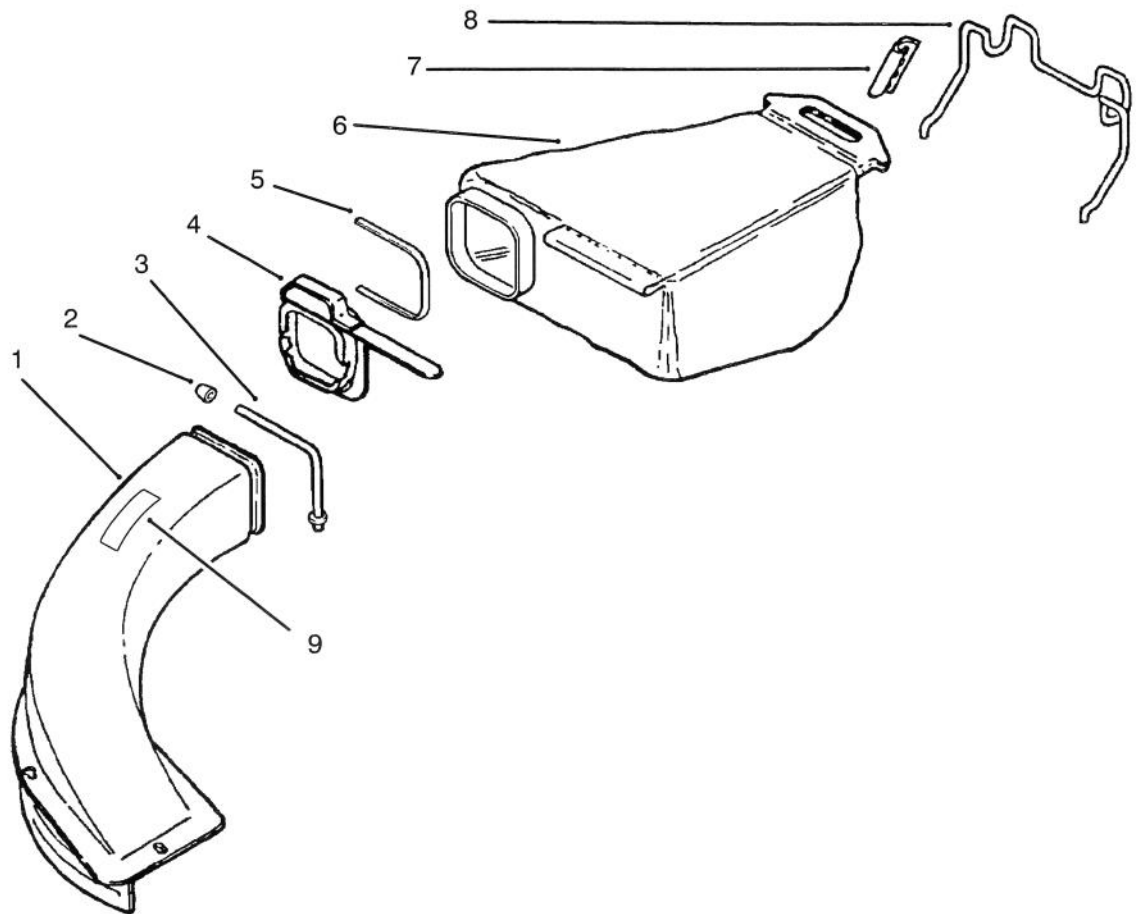

REAR CATCHER ASSEMBLY (Model No. 10520 Only)

Ref. No.	Part No.	Description	No. Used	Ref. No.	Part No.	Description	No. Used
1	684729	Chute & Support Assembly (Incl. Ref.# 2,3 & 9)	1	6	*	Bag Assembly	1
2	614589	Nut – Cap	1	7	613462	Hanger Clamp	2
3	614591	Chute Support	1	8	613455	Wide Hanger	1
4	684727	Adaptor Assembly	1	9	92-2919	Decal – Danger	1
5	614700	Tie Strap	1				

*Includes Ref.#5 and instruction sheet for installing bag to adapter assembly. Order via model #89800.