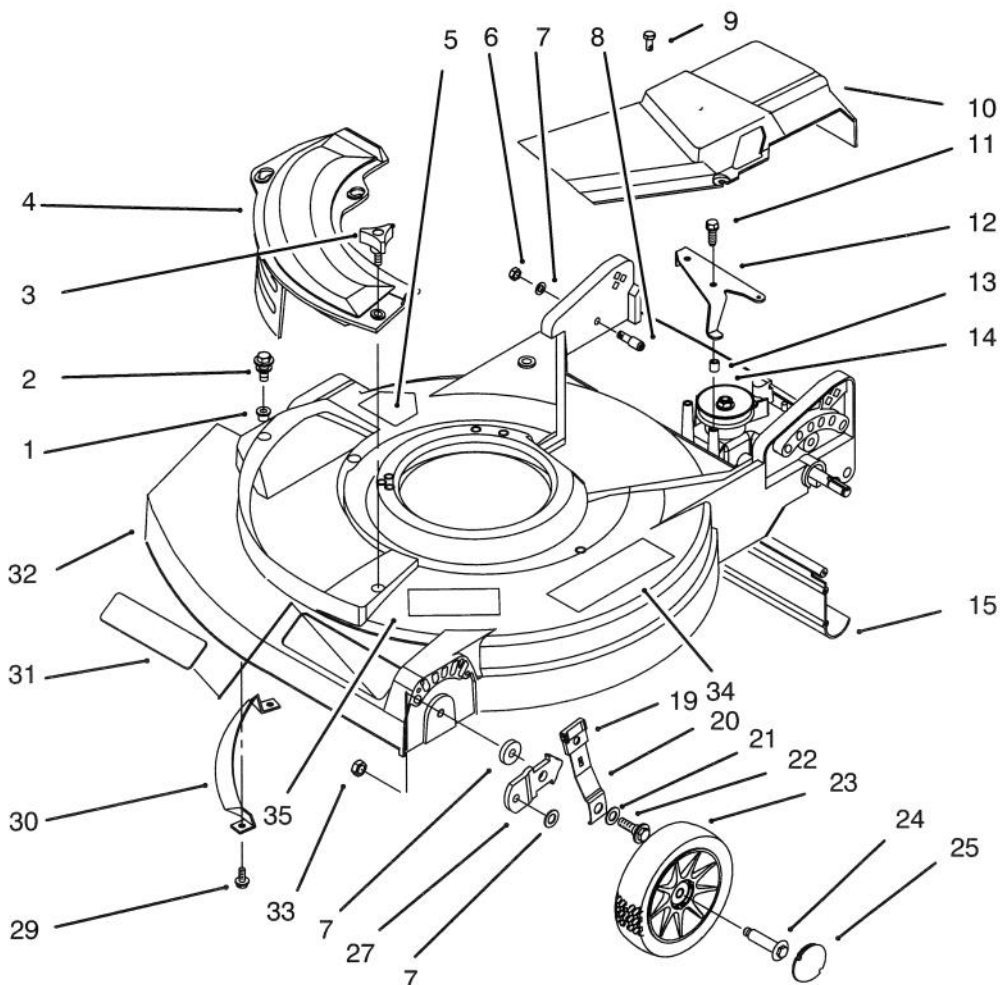

C-2178A

DECK AND WHEEL ASSEMBLY (Model No. 10515 & 10520)

Ref. No.	Part No.	Description	No. Used	Ref. No.	Part No.	Description	No. Used
1	604604	Grommet	3	19	92-1008	Knob - Spring Arm	4
2	614677	Screw - Thread Forming	2	20	92-1006	Spring Arm Assembly	2
3	614682	Knob	1	21	3290-413	Washer - Belleville	2
4	92-8630	Cover- Plate, Mulch	1	22	92-4856	Bolt - Shoulder	2
*	607560	Cover - Side Discharge	1	23	684776	Wheel - 6"	2
5	39-5770	Decal - Danger (English)	1	24	92-1099	Bolt - Wheel	2
6	610358	Nut	2	25	92-1604	Hub Cap	4
7	40-1940	Washer - Wheel Bolt	6	27	614637	Bracket - H. O. C.	2
8	92-9673	Bolt - Shoulder	2	29	46-6811	Screw	2
9	926641	Screw	2	30	608175	Bar - Toe	1
10	92-8852	Cover - Drive	1	31	614701	Applique	1
11	92-7748	Screw	2	32	16-5779	Housing - 21 (Incl. Ref. #5 & 31)	1
12	92-7699	Bracket - Actuator	1	33	3296-39	Nut - Lock	2
13	256-251	Bushing	2	34	93-7250	Decal - Warning	1
14	92-7869	Gear Case Assembly	1	35	93-3191	Decal - No Rust	1
15	92-7736	Shield - Trailing	1				

*Not Illustrated