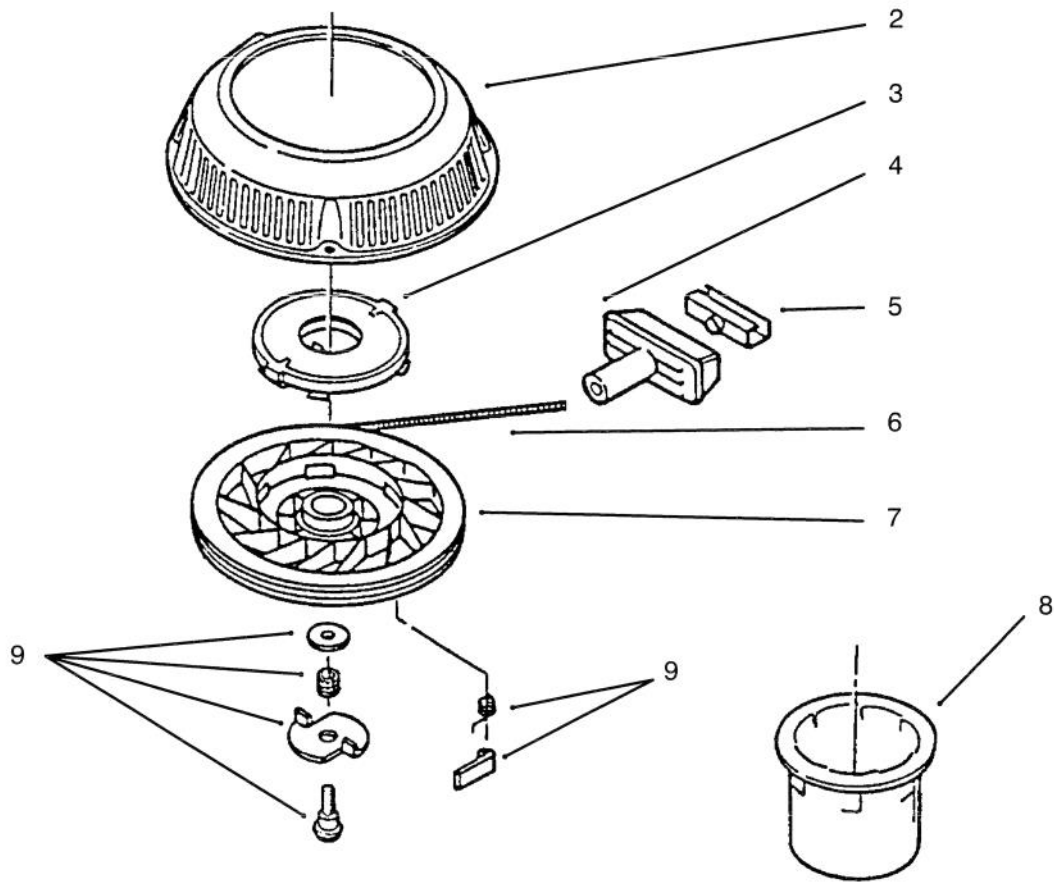

C-2181

STARTER ASSEMBLY

Ref. No.	Part No.	Description	No. Used
*	684622	Starter Assembly (Incl. Ref. #5-9)	1
2	684567	Starter Housing & Shaft	1
3	92-4935	Spring & Keeper	1
4	612825	Handle - Starter	1

Ref. No.	Part No.	Description	No. Used
5	612824	Clip - Rope	1
6	612432	Rope	1
7	612950	Pulley	1
8	612949	Hub - Starter	1
9	683899	Kit - Dog	1