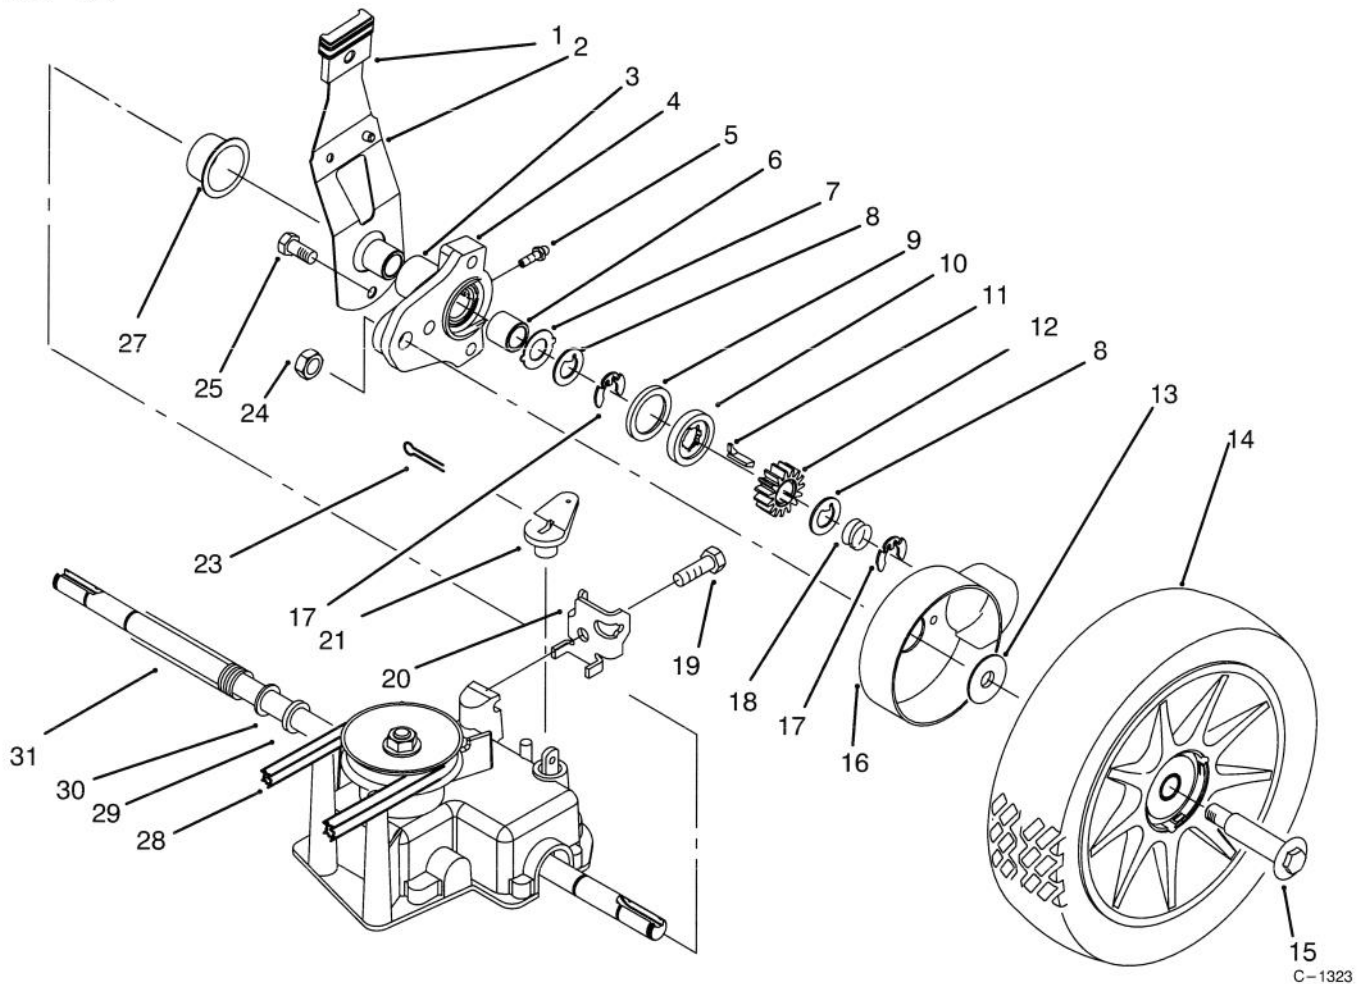

REAR WHEEL DRIVE ASS'Y (Model No. 10515 & 10520)

Ref. No.	Part No.	Description	No. Used
1	92-1008	Knob - Spring Arm (Ref.)	2
2	92-6540	Spring Arm Assembly L.H.	1
*	92-6539	Spring Arm Assembly R.H.	1
3	70-9760	Bushing	2
4	92-7746	Pivot Arm Assembly (Incl. Ref. #3, 5, & 6)	2
5	614442	Fitting - Grease (Ref.)	2
6	47-2900	Bushing	2
7	65-4730	Washer - Thrust	2
8	65-4740	Washer - Thrust	4
9	65-4710	Ring - Friction	2
10	65-4760	Washer - Clutch	2
11	66-6050	Key - Rocking, L.H.	1
*	66-6040	Key - Rocking, R.H.	1
12	65-4750	Gear - Pinion	2
13	614426	Washer - Stepped	2

Ref. No.	Part No.	Description	No. Used
14	92-1042	Wheel - 8"	2
15	92-1057	Bolt - Wheel	2
16	614427	Cover - Wheel	2
17	65-2720	Ring - Retaining	4
18	65-4720	Spring - Compression	2
19	32144-70	Screw - Hex. Hd.	1
20	82-8780	Retainer - Cable	1
21	60-8821	Lever - Shift	1
23	3272-10	Pin - Cotter	1
24	610358	Nut	2
25	32144-85	Screw	2
27	92-6535	Cap - End	2
28	92-1043	"V" Belt	1
29	605255	Washer - Felt	1
30	303259	Washer - Flat	1
31	24-7920	Cover - Drive Shaft	1

*Not Illustrated