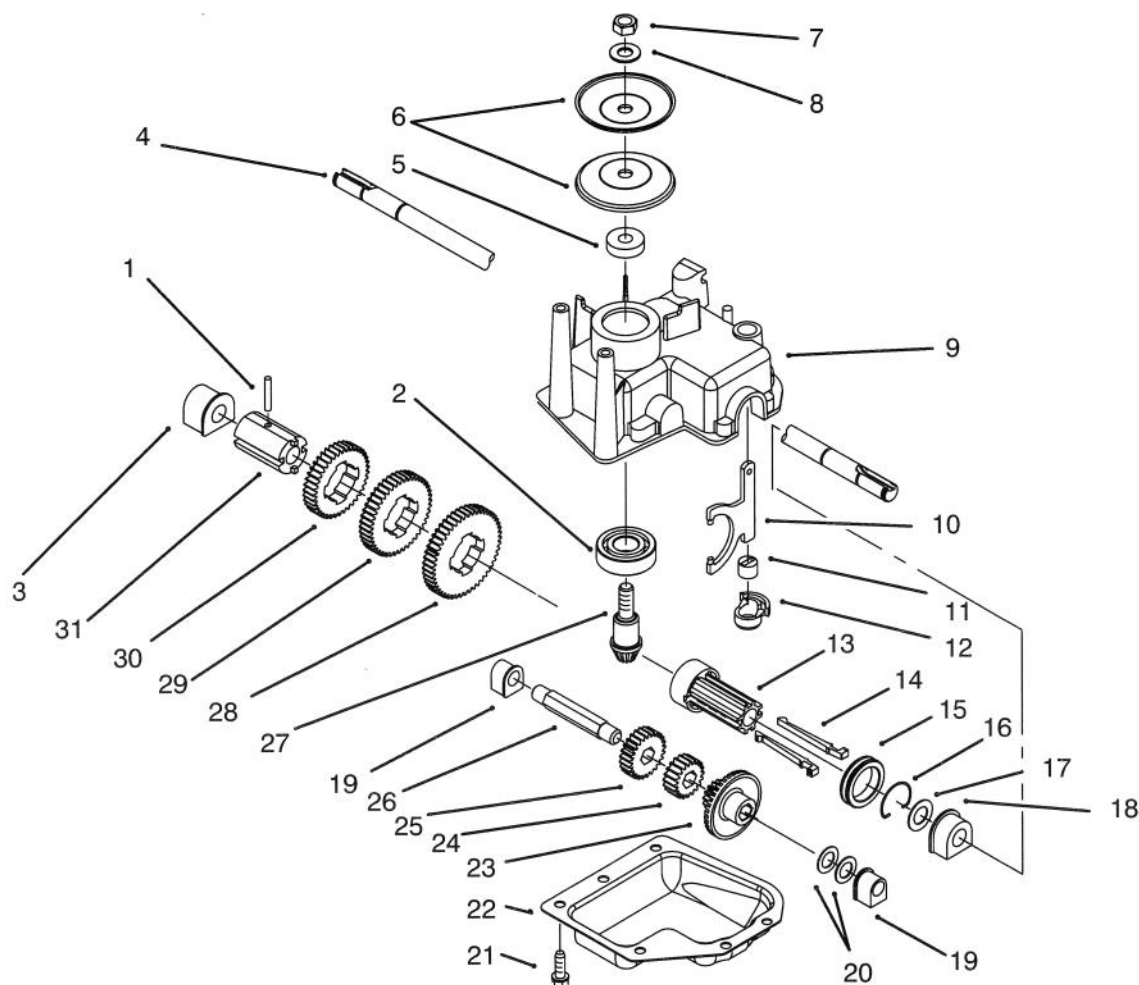

C-1322

GEAR CASE ASS'Y (Model No. 10515 & 10520)

Ref. No.	Part No.	Description	No. Used	Ref. No.	Part No.	Description	No. Used
1	3285-19	Pin - Groove	1	17	36-4780	Washer	1
2	38-7820	Bearing - Ball	1	18	60-8770	Bushing - Output	1
3	60-8850	Bushing - Output	1	19	60-8750	Bushing - Inter. Shaft	2
4	65-4770	Shaft - Output	1	20	36-4791	Washer - Thrust	2
5	92-5791	Spacer	1	21	49-2040	Screw	6
6	60-8840	Pulley - Half	2	22	60-8730	Gear Case Cover	1
7	3296-5	Nut	1	23	55-3760	Pinion - 15 Tooth	1
8	3256-24	Washer	1	24	55-3780	Pinion - 20 Tooth	1
9	60-8710	Gearcase - Upper	1	25	55-3800	Pinion - 25 Tooth	1
10	60-8870	Yoke - Shift	1	26	60-8800	Shaft - Intermediate	1
11	29-9570	Bushing - Yoke	1	27	92-5790	Pinion - Bevel	1
12	60-8810	Retainer - Shift Fork	1	28	55-3770	Gear - 49 Tooth	1
13	76-0780	Sleeve - Shift Key	1	29	55-3790	Gear - 44 Tooth	1
14	76-0760	Key - Shift	2	30	55-3810	Gear - 39 Tooth	1
15	76-0770	Collar - Shift	1	31	60-8790	Sleeve - Gear	1
16	65-5250	Clip - Spring	1	*	92-7869	Gear Case Complete	1

*Not Illustrated