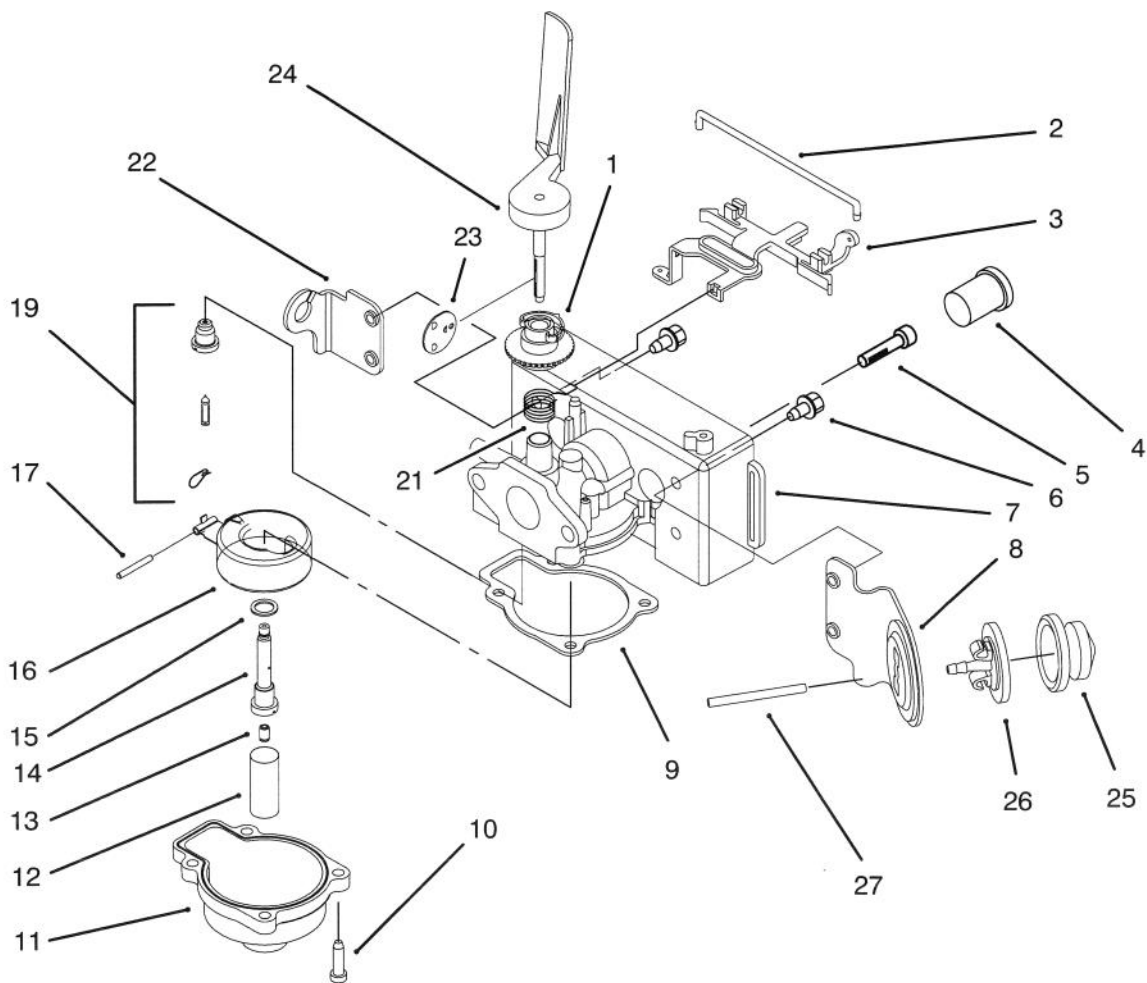

C-2182A

CARBURETOR ASSEMBLY

Ref. No.	Part No.	Description	No. Used
1	610834	Collar - Adjustment	1
2	610165	Retainer	1
3	93-1225	Lever - Speed Adjust	1
4	611545	Plug	2
5	609482	Screw - Pan Hd. Sems	2
6	613269	Screw	4
7	93-1228	Body - Carburetor	1
8	93-1232	Bracket - Primer	1
9	602850	Gasket - Float Chamber	1
10	608850	Screw	4
11	92-9691	Float Chamber	1
12	611071	Filter - Fuel	1
13	92-6370	Main Jet	1

Ref. No.	Part No.	Description	No. Used
14	92-6371	Nozzle	1
15	612383	Washer	1
16	678113	Float & Arm Assembly	1
17	92-6389	Pin	1
19	92-9697	Float, Valve, & Body Ass'y	1
21	92-4944	Spring - Governor	1
22	93-1226	Bracket - Throttle Control	1
23	92-6373	Disc - Throttle	1
24	92-6376	Air Vane & Shaft	1
25	66-7460	Bulb - Primer	1
26	44-2750	Body - Primer	1
27	44-3175	Hose - Primer	1
*	93-4319	Carburetor Complete	1

*Not Illustrated