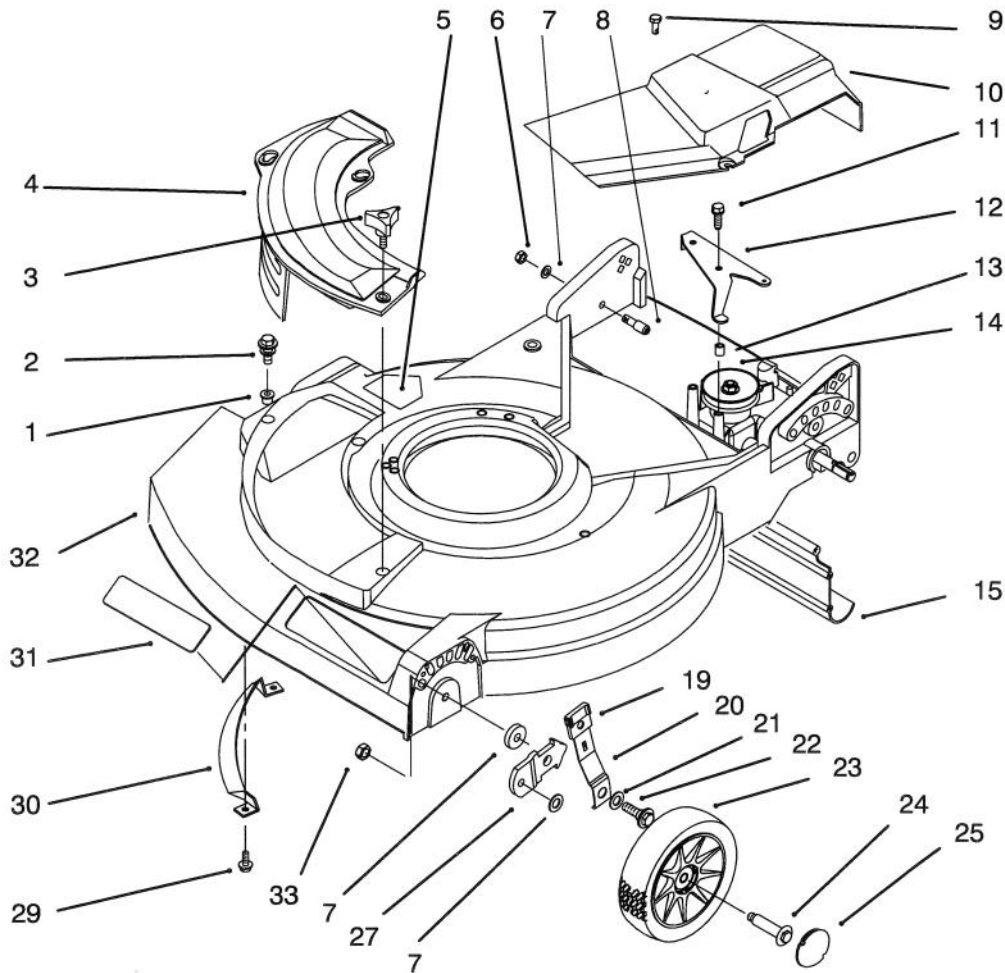

C-1326

DECK AND WHEEL ASSEMBLY (Self Propelled)

Ref. No.	Part No.	Description	No. Used
1	604604	Grommet	3
2	614677	Screw - Thread Forming	2
3	614682	Knob	1
4	92-8630	Cover - Plate, Mulch	1
*	607560	Cover - Side Discharge	1
5	39-5770	Decal - Danger (English)	1
*	92-5429	Decal - Danger (French/English)	1
6	610358	Nut	2
7	40-1940	Washer - Wheel Bolt	6
8	92-9673	Bolt - Shoulder	2
9	926641	Screw	2
10	92-8852	Cover - Drive	1
11	92-7748	Screw	2
12	92-7699	Bracket - Actuator	1
13	256-251	Bushing	2

Ref. No.	Part No.	Description	No. Used
14	92-7869	Gear Case Assembly	1
15	92-7736	Shield - Trailing	1
19	92-1008	Knob - Spring Arm	4
20	92-1006	Spring Arm Assembly	2
21	3290-413	Washer - Belleville	2
22	92-4856	Bolt - Shoulder	2
23	684776	Wheel - 6"	2
24	92-1099	Bolt - Wheel	2
25	92-1604	Hub Cap	4
27	614637	Bracket - H. O. C.	2
29	46-6811	Screw	2
30	608175	Bar - Toe	1
31	614701	Applique	1
32	16-5779	Housing - 21 (Incl. Ref. #5 & 31)	1
33	3296-39	Nut - Lock	2

*Not Illustrated