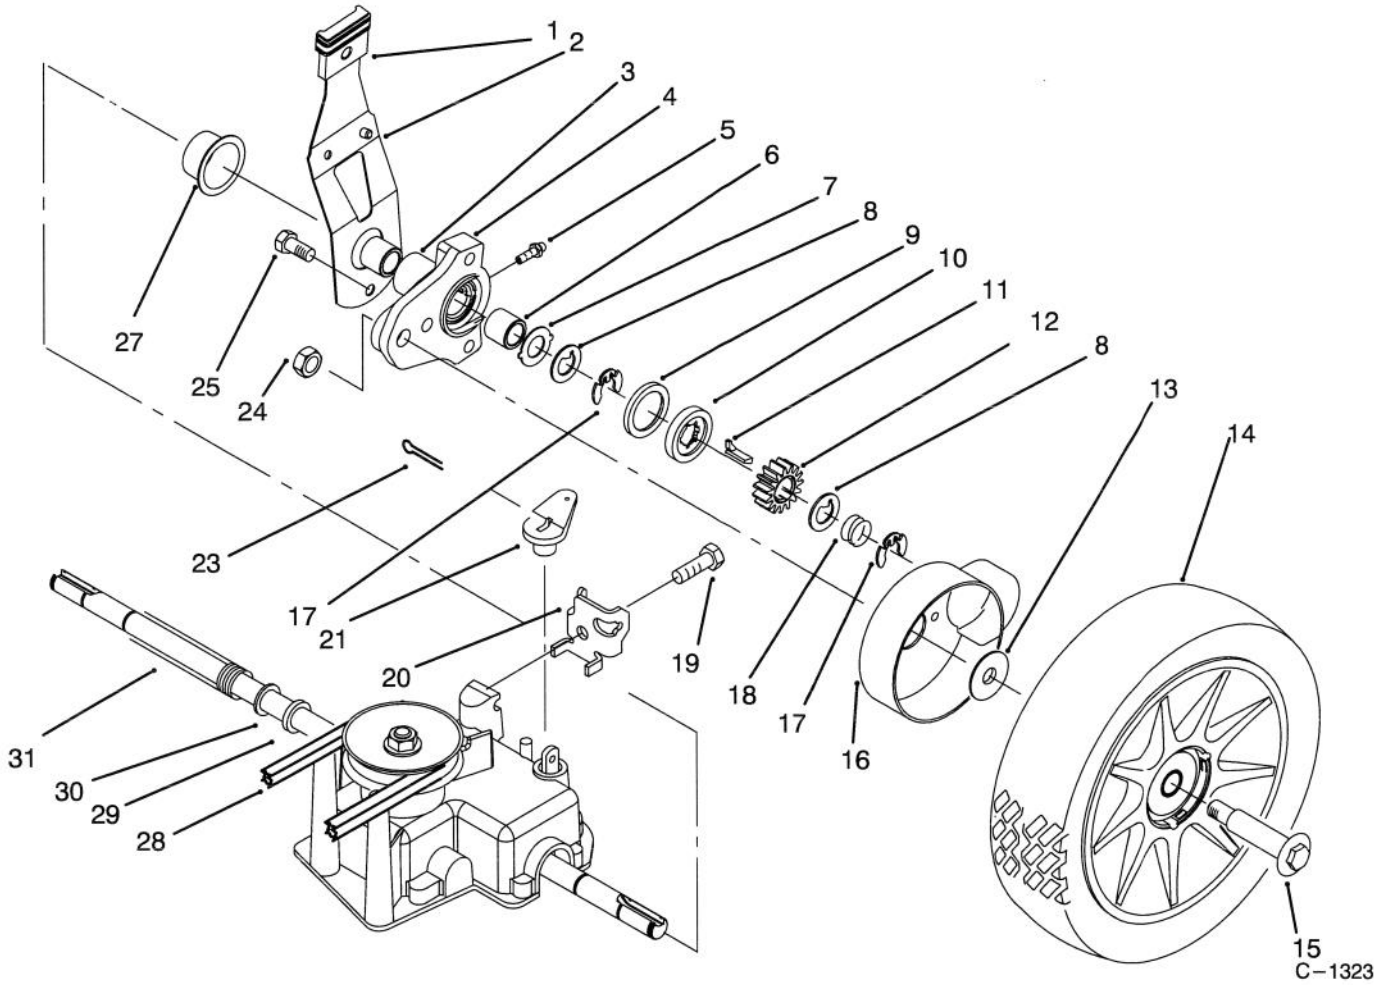

REAR WHEEL DRIVE ASSEMBLY

Ref. No.	Part No.	Description	No. Used
1	92-1008	Knob - Spring Arm (Ref.)	2
2	92-6540	Spring Arm Assembly L.H.	2
*	92-6539	Spring Arm Assembly R.H.	2
3	70-9760	Bushing	2
4	92-7746	Pivot Arm Assembly	2
5	614442	Fitting - Grease (Ref.)	2
6	47-2900	Bushing	2
7	65-4730	Washer - Thrust	2
8	65-4740	Washer - Thrust	4
9	65-4710	Ring - Friction	2
10	65-4760	Washer - Clutch	2
11	66-6050	Key - Rocking, L.H.	1
*	66-6040	Key - Rocking, R.H.	1
12	65-4750	Gear - Pinion	2
13	614426	Washer - Stepped	2
14	92-1042	Wheel - 8"	2

Ref. No.	Part No.	Description	No. Used
15	92-1057	Bolt - Wheel	2
16	614427	Cover - Wheel	2
17	65-2720	Ring - Retaining	4
18	65-4720	Spring - Compression	2
19	32144-70	Screw - Hex. Hd.	1
20	82-8780	Retainer - Cable	1
21	60-8821	Lever - Shift	1
23	3272-10	Pin - Cotter	1
24	610358	Nut	2
25	32144-85	Screw	2
27	92-6535	Cap - End	2
28	92-1043	"V" Belt	1
29	605255	Washer - Felt	1
30	303259	Washer - Flat	1
31	24-7920	Cover - Drive Shaft	1

*Not Illustrated