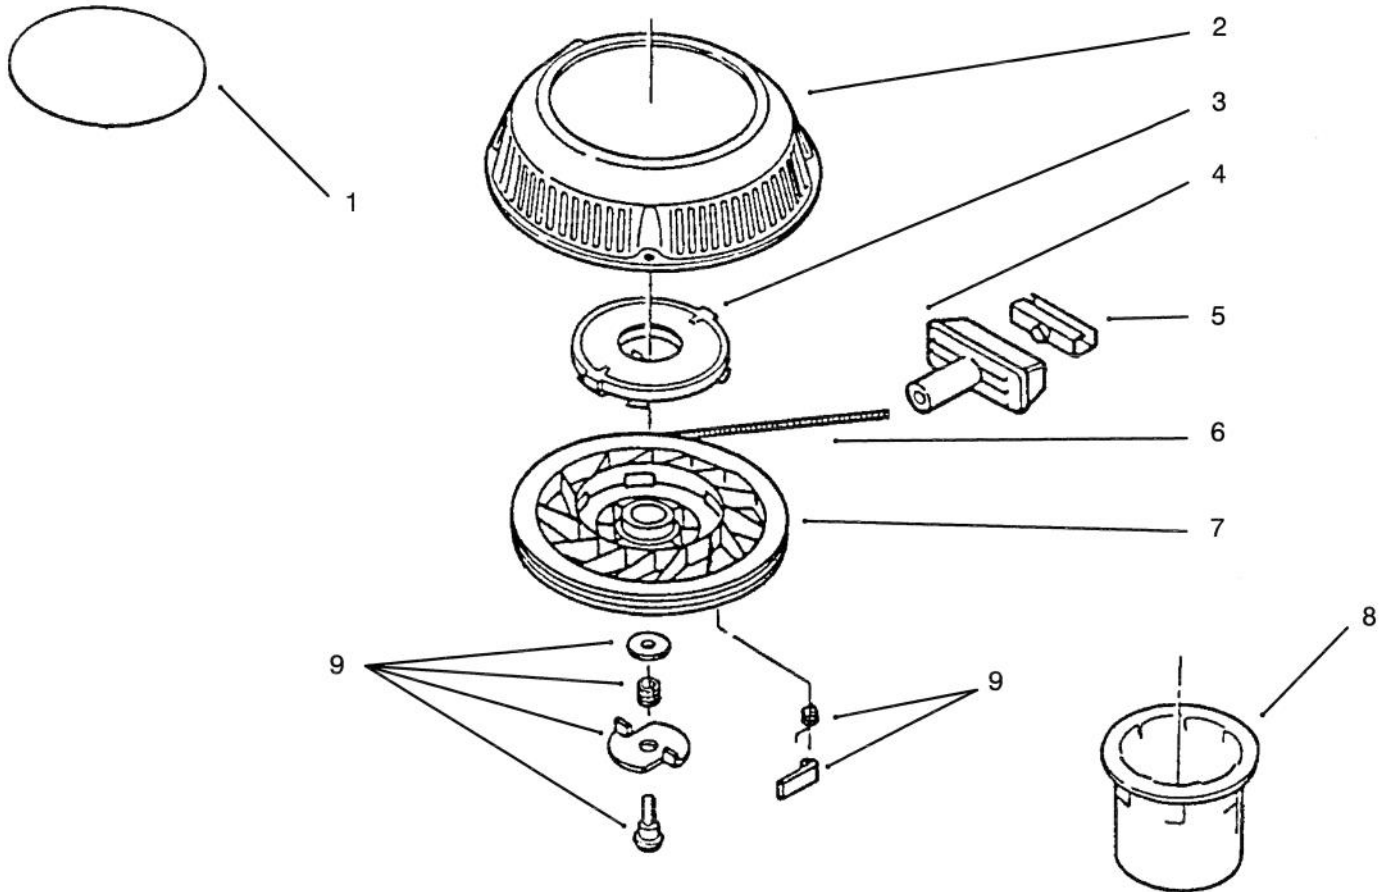

C-1337

STARTER

Ref. No.	Part No.	Description	No. Used
*	683896	Starter Assembly (Incl. Ref. #5-9)	1
1	92-1645	Decal - Recoil (Hand Push)	1
*	92-1644	Decal - Recoil (Self Propelled)	1
2	684567	Starter Housing & Shaft	1

Ref. No.	Part No.	Description	No. Used
3	683897	Spring & Keeper	1
4	612825	Handle - Starter	1
5	612824	Clip - Rope	1
6	612432	Rope	1
7	612950	Pulley	1
8	612949	Hub - Starter	1
9	683899	Kit - Dog	1