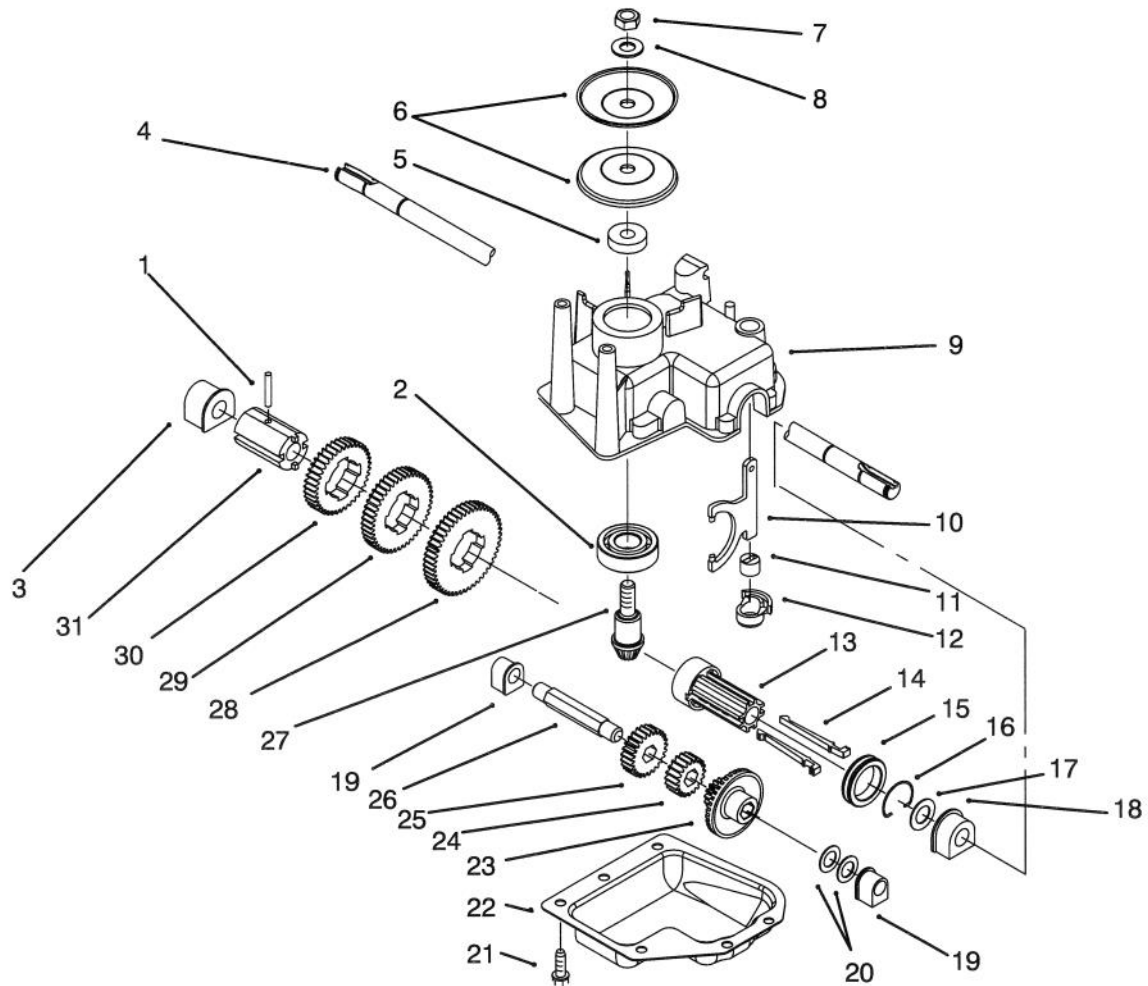

C-1322

GEAR CASE ASSEMBLY

Ref. No.	Part No.	Description	No. Used
1	32121-120	Pin - Coil	1
2	38-7820	Bearing - Ball	1
3	60-8850	Bushing - Output	1
4	65-4770	Shaft - Output	1
5	92-5791	Spacer	1
6	60-8840	Pulley - Half	2
7	3296-5	Nut	1
8	3256-24	Washer	1
9	60-8710	Gearcase - Upper	1
10	60-8870	Yoke - Shift	1
11	29-9570	Bushing - Yoke	1
12	60-8810	Retainer - Shift Fork	1
13	76-0780	Sleeve - Shift Key	1
14	76-0760	Key - Shift	2
15	76-0770	Collar - Shift	1
16	65-5250	Clip - Spring	1

Ref. No.	Part No.	Description	No. Used
17	36-4780	Washer	1
18	60-8770	Bushing - Output	1
19	60-8750	Bushing - Inter. Shaft	2
20	36-4791	Washer - Thrust	2
21	49-2040	Screw	6
22	60-8730	Gear Case Cover	1
23	55-3760	Pinion - 15 Tooth	1
24	55-3780	Pinion - 20 Tooth	1
25	55-3800	Pinion - 25 Tooth	1
26	60-8800	Shaft - Intermediate	1
27	92-5790	Pinion - Bevel	1
28	55-3770	Gear - 49 Tooth	1
29	55-3790	Gear - 44 Tooth	1
30	55-3810	Gear - 39 Tooth	1
31	60-8790	Sleeve - Gear	1