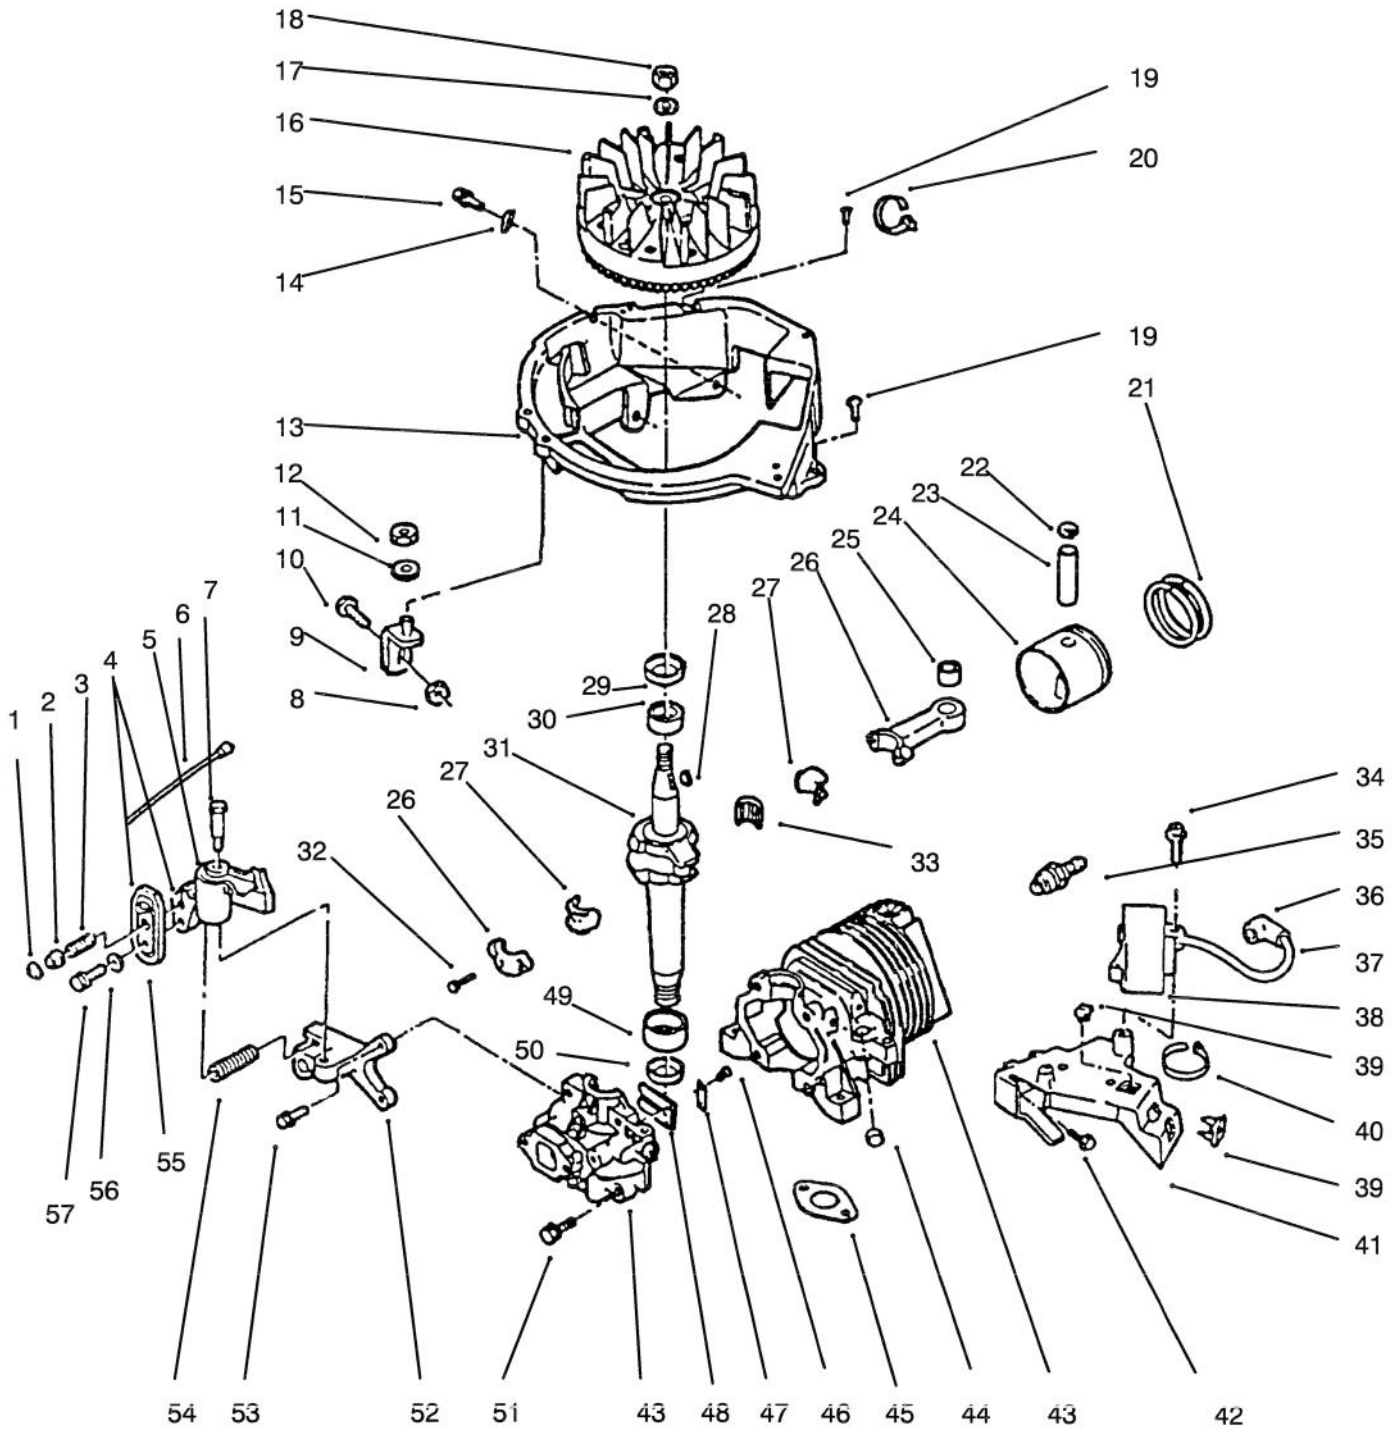

ENGINE ASSEMBLY

ENGINE ASSEMBLY

Ref. No.	Part No.	Description	No. Used
1	611213	Retainer	1
2	611509	Actuator – Brake Lever	1
3	611214	Spring – Cable, Return	1
4	683968	Switch Assembly (Incl. Ref. #1,6,20, & 56-58)	1
5	682683	Brake Assembly	1
6	92-1633	Wire Lead	1
7	613529	Bolt – Shoulder	1
8	608311	Nut	1
9	683581	Brace Assembly	1
10	603014	Bolt	1
11	603093	Washer	1
12	602315	Nut	1
13	612427	Shroud – Base	1
14	611191	"J" Clip	1
15	609947	Screw	3
16	683580	Flywheel Assembly	1
17	316959	Washer – Lock	1
18	130743	Nut – Flywheel	1
19	609808	Screw	2
20	317893	Tie Strap	1
21	681737	Set – Ring	1
22	303712	Ring – Retaining	2
23	606608	Pin – Wrist	1
24	92-4924	Piston	1
*	92-4923	Set – Piston & Ring (Incl. Ref.# 21-24)	1
*	92-4937	Piston & Connecting Rod Assembly (Incl. Ref. # 21-27, 32 & 33)	1
25	92-4927	Bearing Assembly	1
26	92-4921	Connecting Rod Assembly (Incl. Ref. #25, 27,32 & 33)	1
27	677982	Liner – Pair	1
28	607199	Key – Flywheel	1

Ref. No.	Part No.	Description	No. Used
29	611396	Seal – Oil	1
30	681830	Bearing – Main	1
31	92-6375	Crankshaft	1
32	611393	Screw	2
33	683911	Set – Needle Bearing	1
34	607526	Screw	2
35	614009	Spark Plug	1
36	683080	Cover – Terminal	1
37	681678	Wire Lead & Cover Assy. (Incl. Ref. # 36)	1
38	683215	C. D. Ignition Module (Incl. Ref. #36, 37)	1
39	605120	Grommet	2
40	614249	Tie Strap	1
41	613073	Bracket – C. D.	1
42	614343	Screw	2
43	683702	Cylinder & Crankcase Cover Assembly (Incl. Ref. # 46-48,51 & 53)	1
44	609123	Plug	4
45	609420	Gasket – Exhaust	1
46	612872	Screw	2
47	602587	Plate – Reed	1
48	602588	Reed	1
49	681831	Bearing – Main	1
50	611396	Seal – Oil	1
51	613110	Screw	2
52	611192	Bracket – Brake	1
53	613233	Screw	2
54	611211	Spring – Brake	1
55	683819	Case Assembly	1
56	306407	Washer	1
57	609891	Screw	1
*	92-6353	Short Block	1

*Not Illustrated