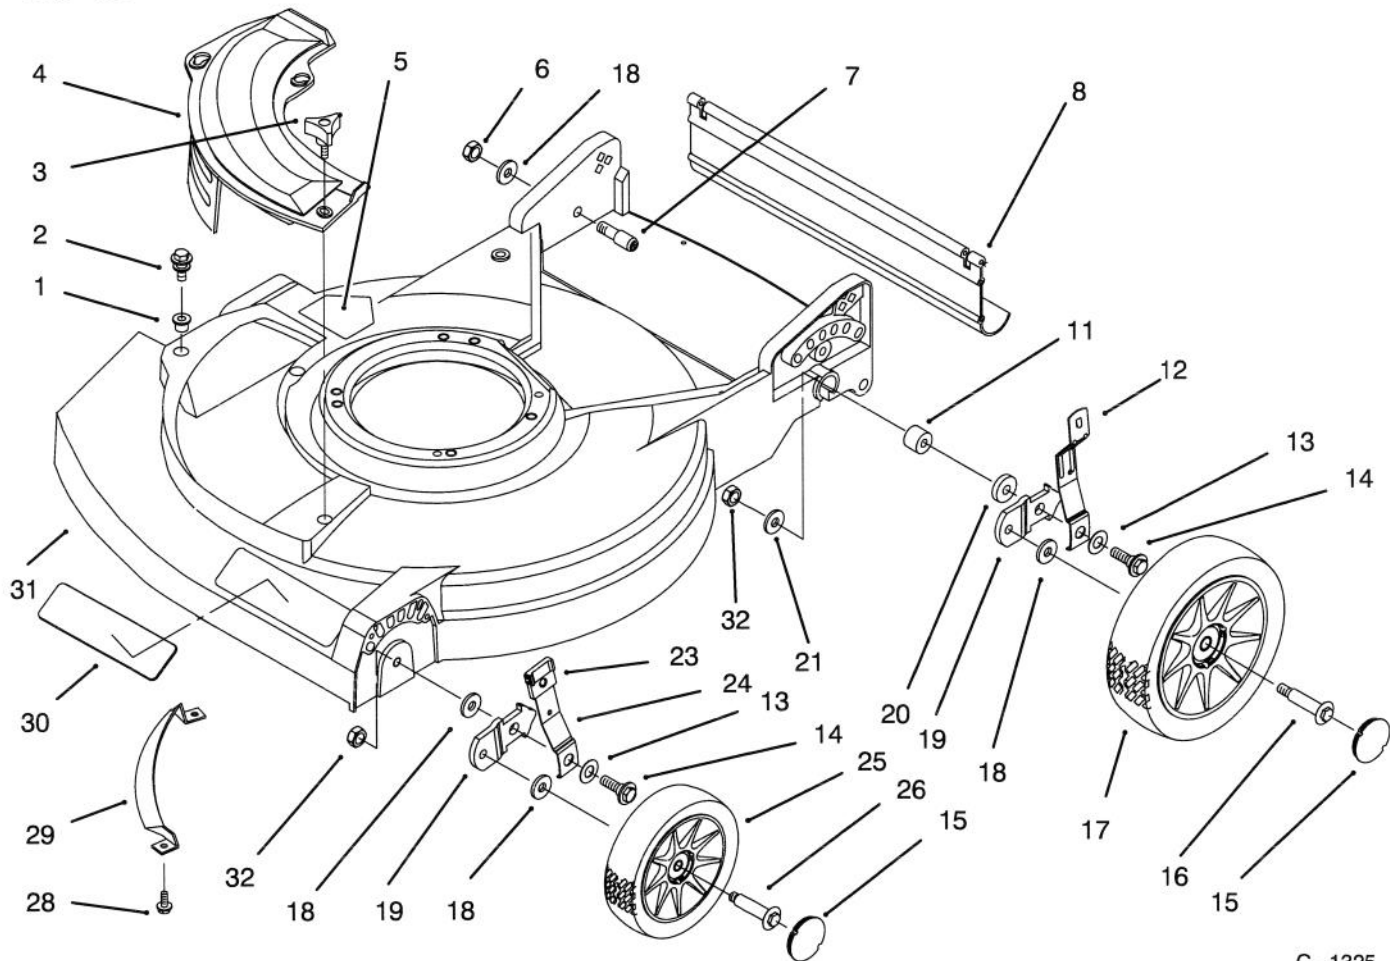

C-1325

DECK AND WHEEL ASSEMBLY (Hand Push)

Ref. No.	Part No.	Description	No. Used
1	604604	Grommet	3
2	614677	Screw – Thread Forming	2
3	614682	Knob	1
4	92-8630	Cover – Plate, Mulch	1
*	607560	Cover – Side Discharge	1
5	39-5770	Decal – Danger (English)	1
8	92-5429	Decal – Danger (French /English)	1
6	610358	Nut	2
7	92-9673	Bolt – Shoulder	2
8	92-7736	Shield – Trailing	1
11	92-5791	Spacer	2
12	92-1005	Spring Arm Assembly	2
13	3290-413	Washer – Belleville	4
14	92-4856	Bolt – Shoulder	2
15	92-1604	Hub Cap	4

Ref. No.	Part No.	Description	No. Used
16	614650	Bolt – Wheel	2
17	684777	Wheel Assembly 8"	2
18	40-1940	Washer – Wheel Bolt	6
19	614637	Bracket – H. O. C.	4
20	706213	Washer	2
21	608834	Washer	2
23	92-1008	Knob – Spring Arm	4
24	92-1006	Spring Arm Assembly	2
25	684776	Wheel – 6"	2
26	92-1099	Bolt – Wheel	2
28	46-6811	Screw	2
29	608175	Bar – Toe	1
30	614701	Applique	1
31	16-5769	Housing – 21" (Incl. Ref.#5 & 30)	1
32	3296-39	Nut – Lock	4

* Not Illustrated