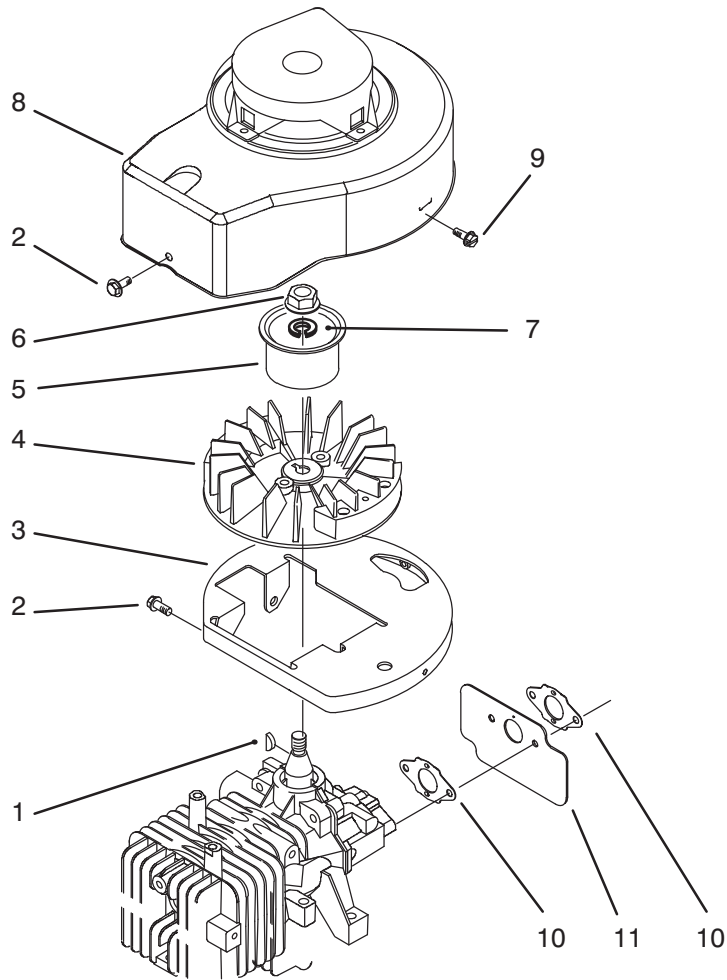

C-1847

2 CYCLE ENGINE ASSEMBLY

Ref. No.	Part No.	Description	No. Used	Ref. No.	Part No.	Description	No. Used
1	607199	Key – Crankshaft	1	7	316959	Washer – Lock	1
2	614702	Screw	3	8	92-4946	Shroud Assembly	1
3	614675	Base – Shroud	1	9	614699	Screw	3
4	684743	Flywheel Assembly	1	10	92-4948	Gasket – Carburetor	2
5	614640	Hub – Starter	1	11	92-4947	Shield – Carburetor	1
6	130743	Nut – Hex. Flange	1