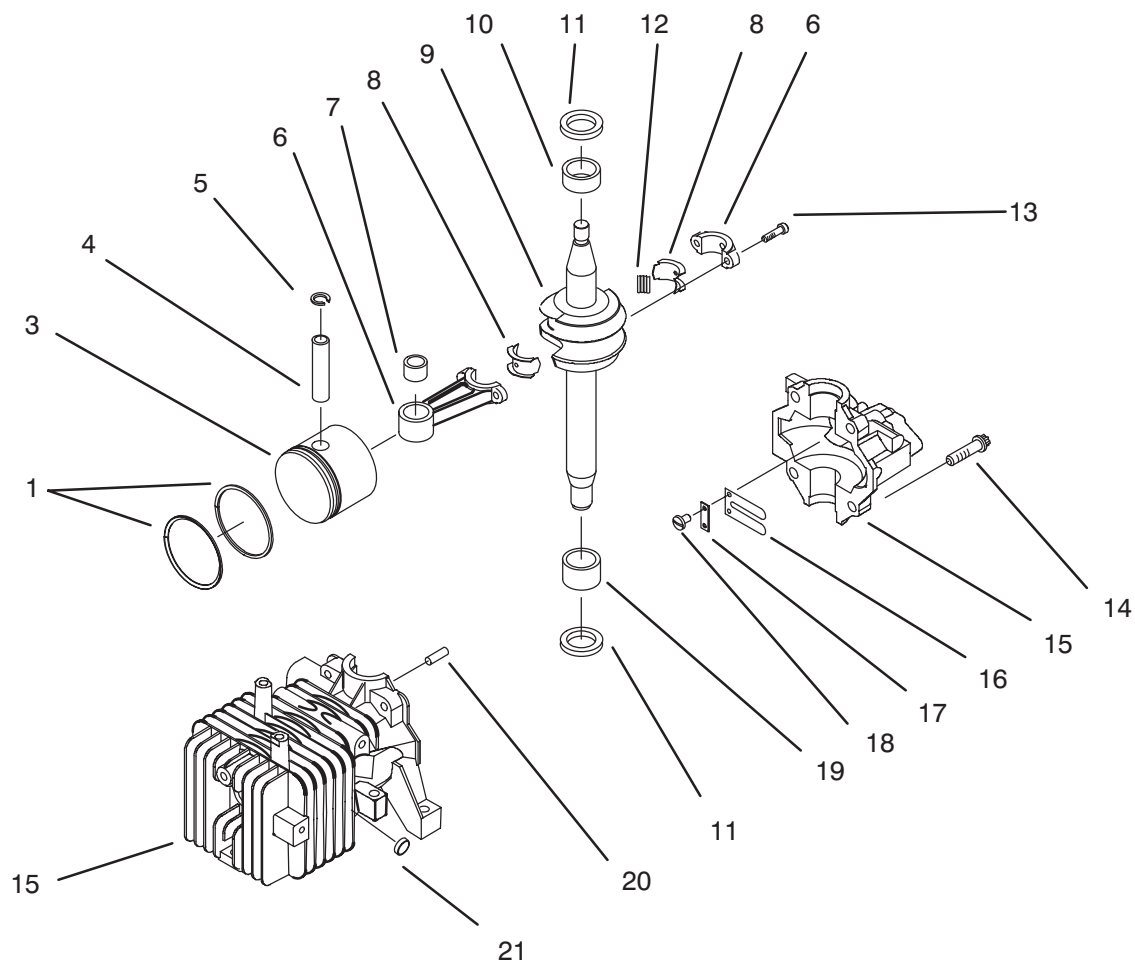

C-1295

2 CYCLE ENGINE ASSEMBLY (Continued)

Ref. No.	Part No.	Description	No. Used	Ref. No.	Part No.	Description	No. Used
1	681737	Set – Ring	1	10	681830	Bearing – Upper Main	1
3	92-4924	Piston	1	11	611396	Seal – Oil	2
*	92-4937	Piston & Connecting Rod (Incl. Ref. #1 – 7)	1	12	609754	Bearing – Needle	32
4	606608	Pin – Wrist	1	13	611393	Screw – Hex. Hd.	2
5	303712	Ring – Retaining	2	14	614636	Screw – Torx. Washer Hd.	4
6	92-4921	Connecting Rod Assembly	1	15	684724	Cylinder & Crankcase Cover	1
*	92-4926	Rod & Bearing (Incl. Ref.# 6 & 7)	1	16	602588	Reed – Carburetor	1
7	92-4927	Bearing	1	17	602587	Reed – Backup Plate	1
8	677982	Liner – Split (Set of 2)	1	18	612872	Screw	2
9	92-6375	Crankshaft	1	19	681831	Bearing – Needle	1
				20	609629	Dowel	1
				21	609123	Plug – Core	4

*Not Illustrated