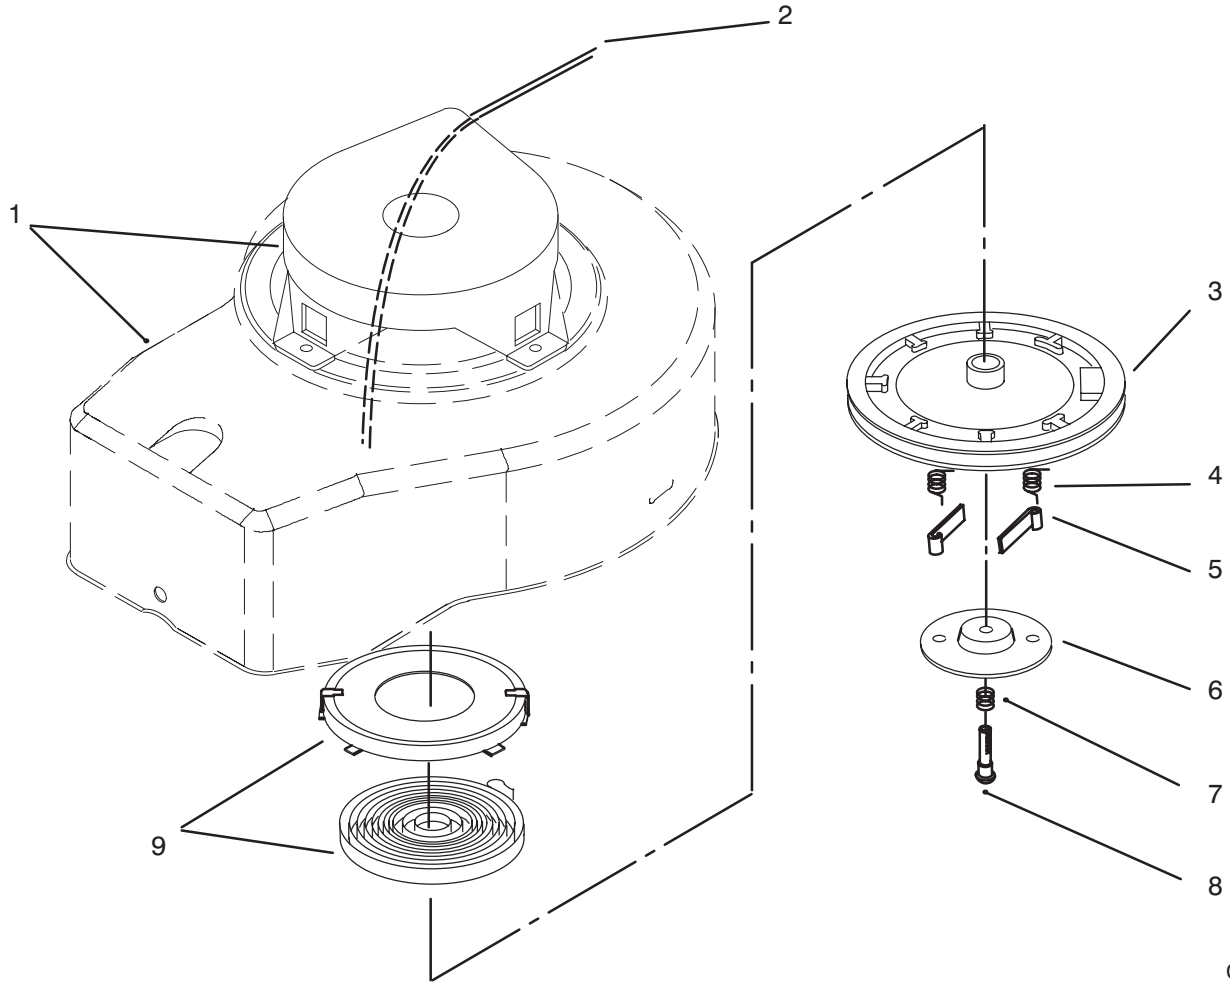

C-1309

RECOIL STARTER ASSEMBLY

Ref. No.	Part No.	Description	No. Used
1	92-4946	Housing Assembly	1
2	92-4928	Rope - Starter	1
3	92-4929	Pulley Assembly	1
4	92-4930	Spring - Dog	2
5	92-4931	Dog	2

Ref. No.	Part No.	Description	No. Used
6	92-9692	Retainer	1
7	92-4933	Screw	1
8	92-4934	Spring	1
9	92-4935	Spring Keeper Assembly	1

*Not Illustrated