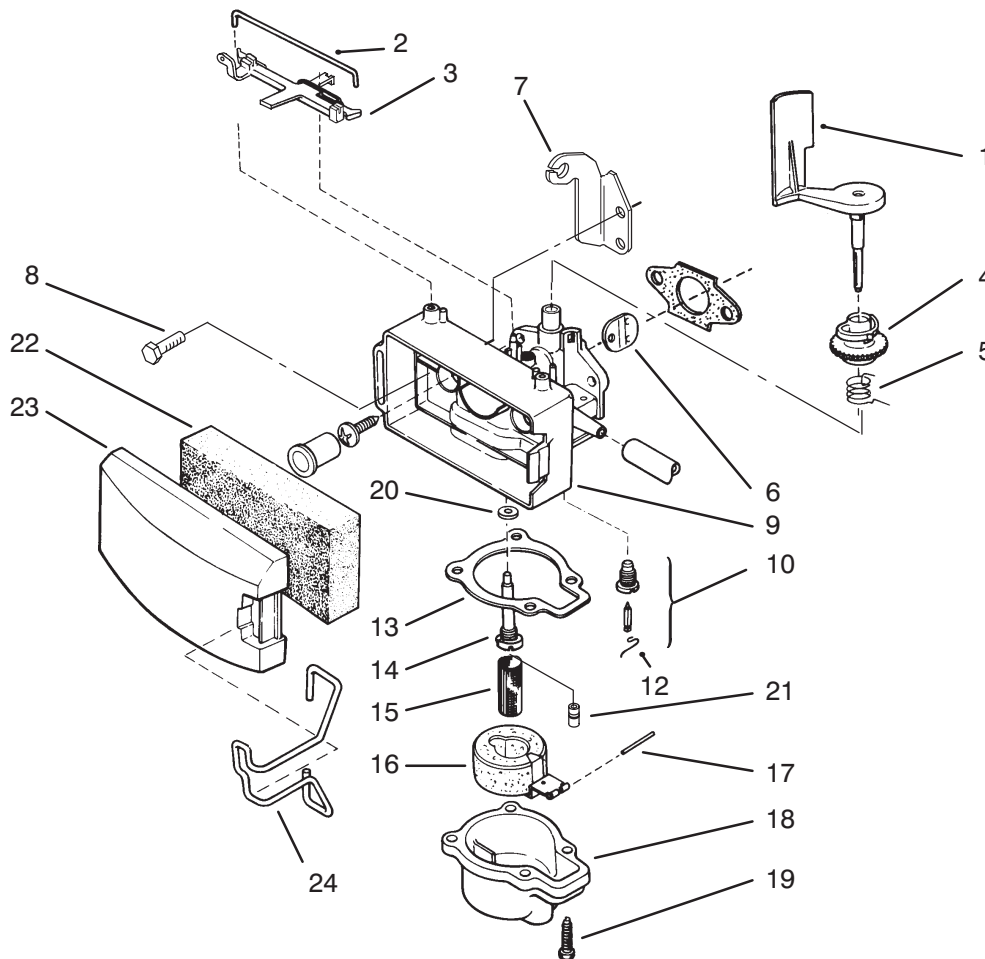

C-1835

CARBURETOR ASSEMBLY

Ref. No.	Part No.	Description	No. Used	Ref. No.	Part No.	Description	No. Used
1	92-6376	Air Vane & Shaft	1	14	92-6371	Nozzle	1
2	610165	Retainer - Speed Control	1	15	611071	Filter - Fuel	1
3	92-4943	Lever - Speed Adjust	1	16	678113	Float & Arm Assembly	1
4	610834	Collar - Air Vane	1	17	92-6389	Pin	1
5	92-4944	Spring - Governor	1	18	92-6374	Float Chamber	1
6	92-6373	Disc - Throttle	1	19	608850	Screw	4
7	92-4949	Bracket - Throttle Control	1	20	612383	Washer	1
8	613269	Screw	2	21	92-6370	Main Jet	1
9	92-6377	Carburetor Body	1	22	609493	Filter	1
10	92-9697	Kit - Float Valve, Body & Seat (Incl. Ref. #12)	1	23	610728	Cover	1
12	603145	Spring	1	24	610383	Retainer	1
13	602850	Gasket	1	*	92-6385	Jet - High Altitude	1
				*	92-9695	Carburetor Assembly	1

*Not Illustrated