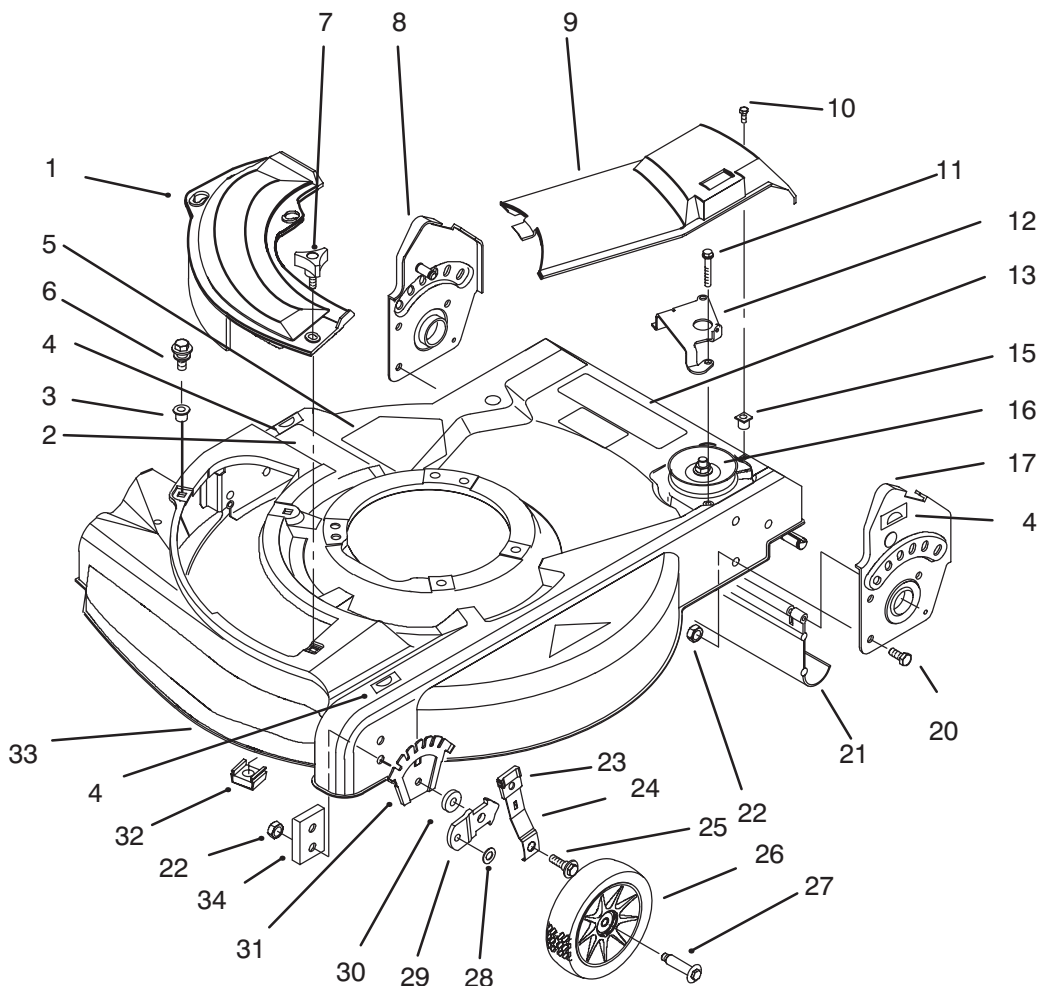

C-1289A

DECK & WHEEL ASSEMBLY (Self Propelled)

Ref. No.	Part No.	Description	No. Used	Ref. No.	Part No.	Description	No. Used
1	92-8630	Cover Plate, Mulch	1				
*	607560	Cover Plate	1	15	605120	(French/English) Grommet - Shroud Mtg.	1
2	92-1097	Decal - Danger (English)	1	16	92-7735	Gear Case Ass'y	1
*	92-5428	Decal - Danger (French/English)	1	17	92-7724	Handle Bracket Ass'y - LH	1
3	604604	Grommet - Plastic	2	20	322-3	Screw - Hex. Hd.	6
4	92-2915	Decal - H. O. C. LH	2	21	92-8647	Shield - Trailing	1
*	92-2914	Decal - H. O. C. RH	2	22	3296-29	Nut	6
5	39-5770	Decal - Danger (English)	1	23	92-1008	Knob - H. O. C.	4
*	92-5429	Decal - Danger (French/English)	1	24	614687	Arm - Spring	2
6	614677	Screw - Thread Forming	2	25	614672	Bolt - Shoulder	2
7	614682	Knob	1	26	684776	Wheel Assembly - 6"	2
8	92-7723	Handle Bracket Ass'y - RH	1	27	92-1099	Bolt - Wheel	2
9	614671	Cover - Drive	1	28	40-1940	Washer	2
10	32144-115	Screw	1	29	614637	Bracket - H. O. C.	2
11	49-2040	Screw - Thread Forming	2	30	92-4890	Washer	2
12	92-7728	Guide - Transmission	1	31	92-4881	Plate H. O. C.	2
13	92-4981	Decal - Warning (English)	1	32	613765	Nut - Cage	1
*	92-5427	Decal - Warning	1	33	16-4369	Housing & Baffle Ass'y (Incl. Ref. # 2-6, 13 & 32)	1
				34	92-7731	Plate - Baffle	2

*Not Illustrated