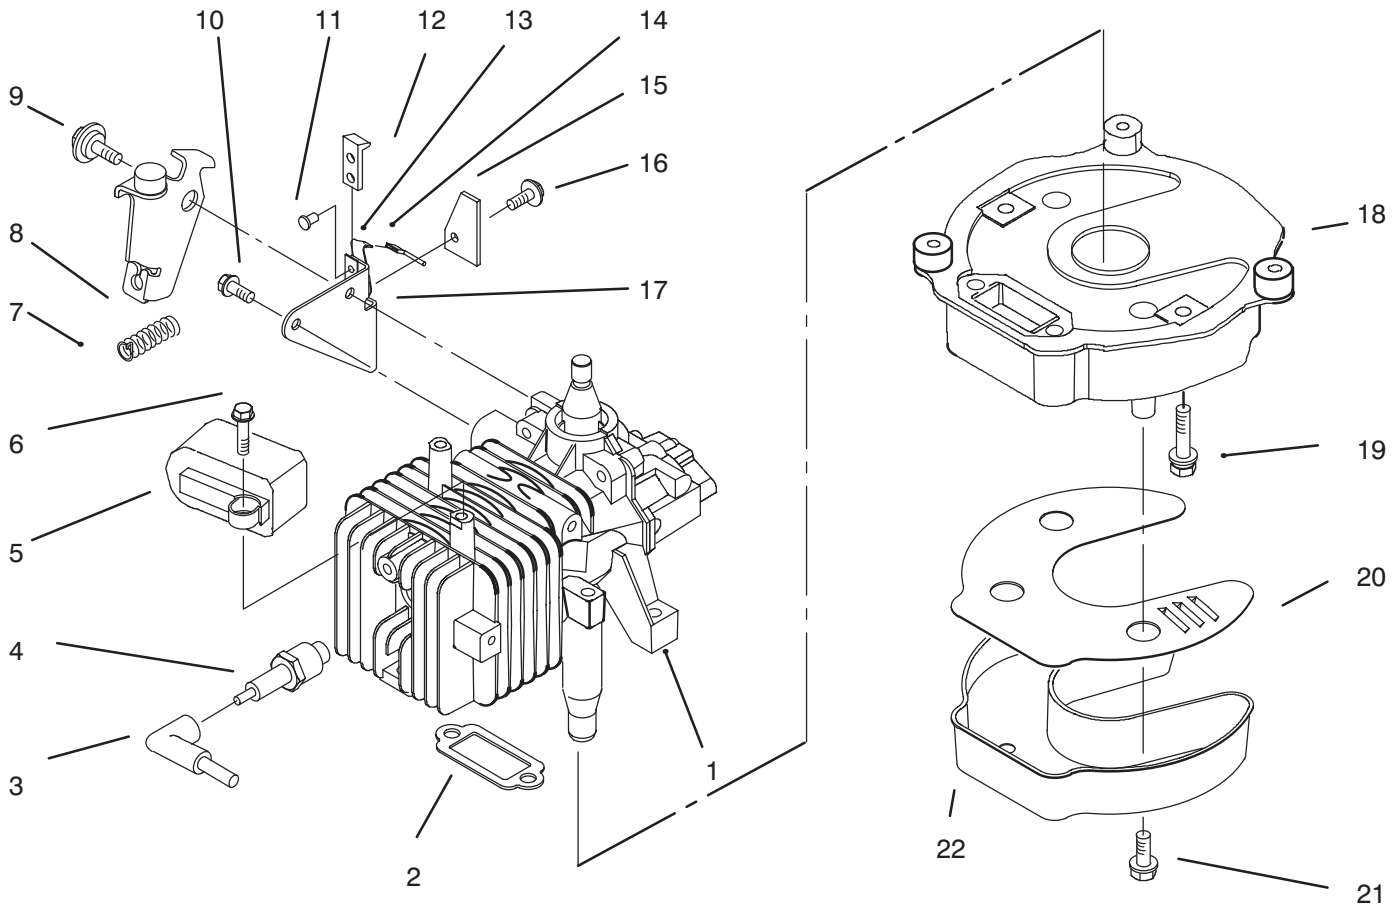

C-1296

2 CYCLE ENGINE ASSEMBLY (Continued)

Ref. No.	Part No.	Description	No. Used
1	92-9693	Short Block	1
2	92-6383	Gasket - Exhaust	1
3	684179	Wire - Plug (Includes)	1
*	681678	Cover & Terminal	1
4	614009	Plug - Spark	1
5	684049	CD Ignition (Incl. Ref. #3)	1
6	613209	Screw - Hex. Washer Hd.	2
7	66-5370	Spring - Compression	1
8	66-5380	Brake Plate Assembly	1
9	92-4939	Screw - Shoulder	1
10	614702	Screw	1

Ref. No.	Part No.	Description	No. Used
11	3290-459	Rivet - Plastic	2
12	92-2925	Strap - Insulation	1
13	60-9010	Strap - Ground	1
14	92-1156	Wire - Brake Switch Lead	1
15	53-4690	Stop - Ground Strap	1
16	12-5450	Screw - Thread Forming	1
17	14-8009	Mounting Plate Assembly	1
18	614654	Plate - Muffler	1
19	607601	Screw	4
20	614681	Baffle	1
21	609471	Screw	3
22	614674	Cover - Muffler	1