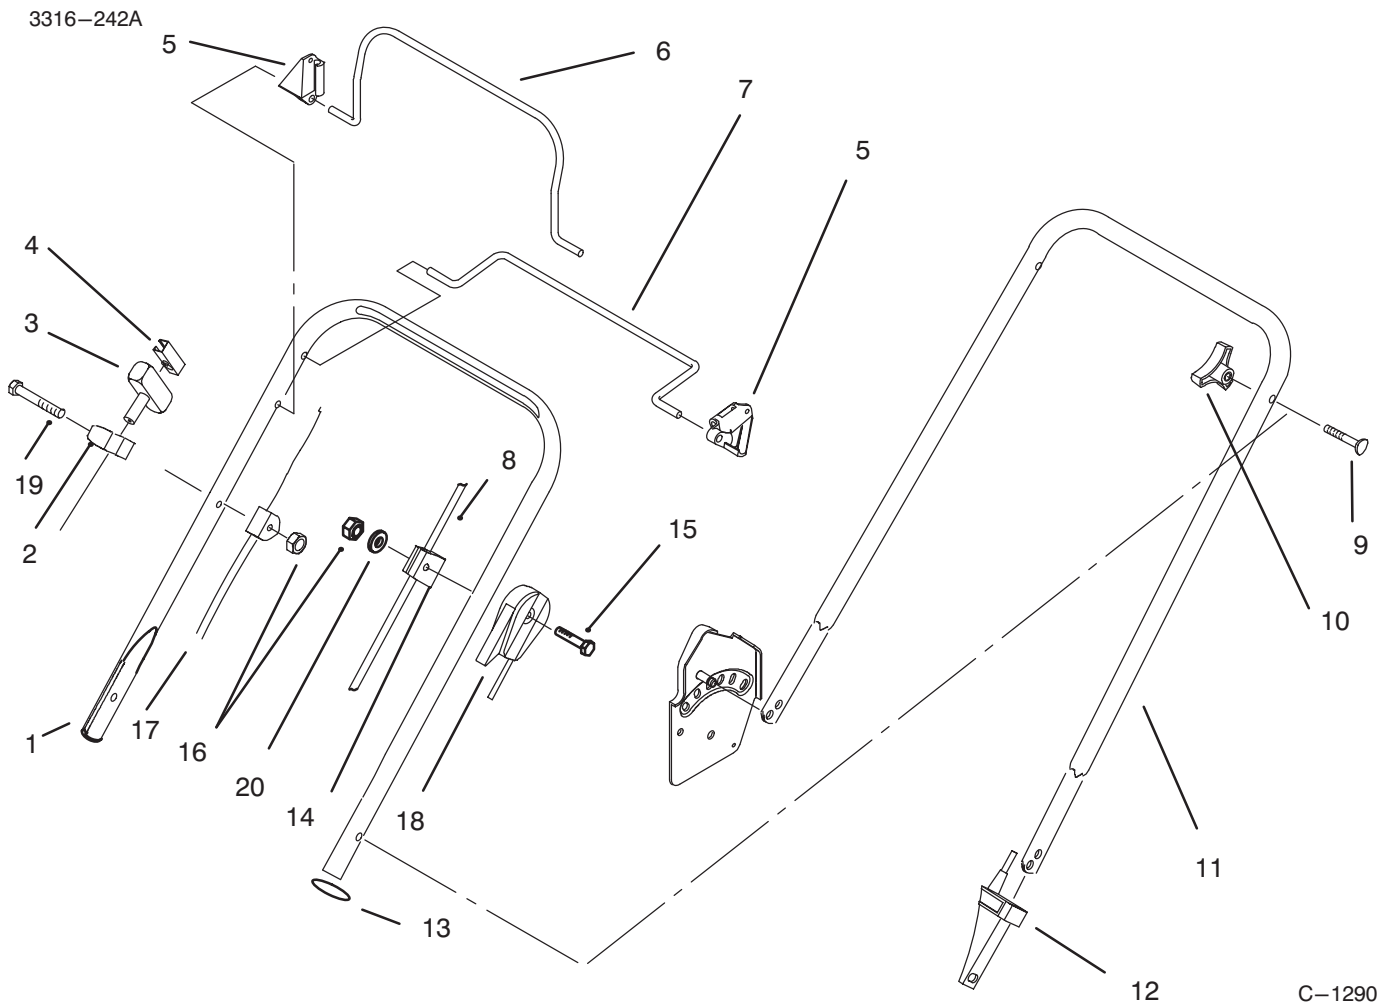

HANDLE ASSEMBLY

Ref. No.	Part No.	Description	No. Used
1	92-7737	Handle - Upper	1
2	92-7720	Guide - Rope	1
3	612825	Handle - Starter	1
4	612824	Clip - Rope Insert	1
5	92-5412	Stop - Pivot	2
6	92-1002	Bail - Brake	1
7	92-1001	Bail - Control (Self Propelled)	1
8	92-7726	Cable - Traction	1
9	614697	Screw - Handle	2
10	614243	Knob - Handle	2
11	614643	Handle - Lower	1

Ref. No.	Part No.	Description	No. Used
12	614693	Anchor - Cable, (Lower) Self Propelled	1
13	614249	Tie Strap	A/R
14	92-7729	Anchor - Cable (Upper) Self Propelled	1
15	321-48	Screw (Hand Push)	1
	321-49	Screw (Self Propelled)	1
16	3296-73	Nut	1
17	92-7738	Cable - Brake	1
18	92-7734	Cable - Throttle	1
19	321-50	Screw	1
20	92-8632	Washer (Hand Push)	1