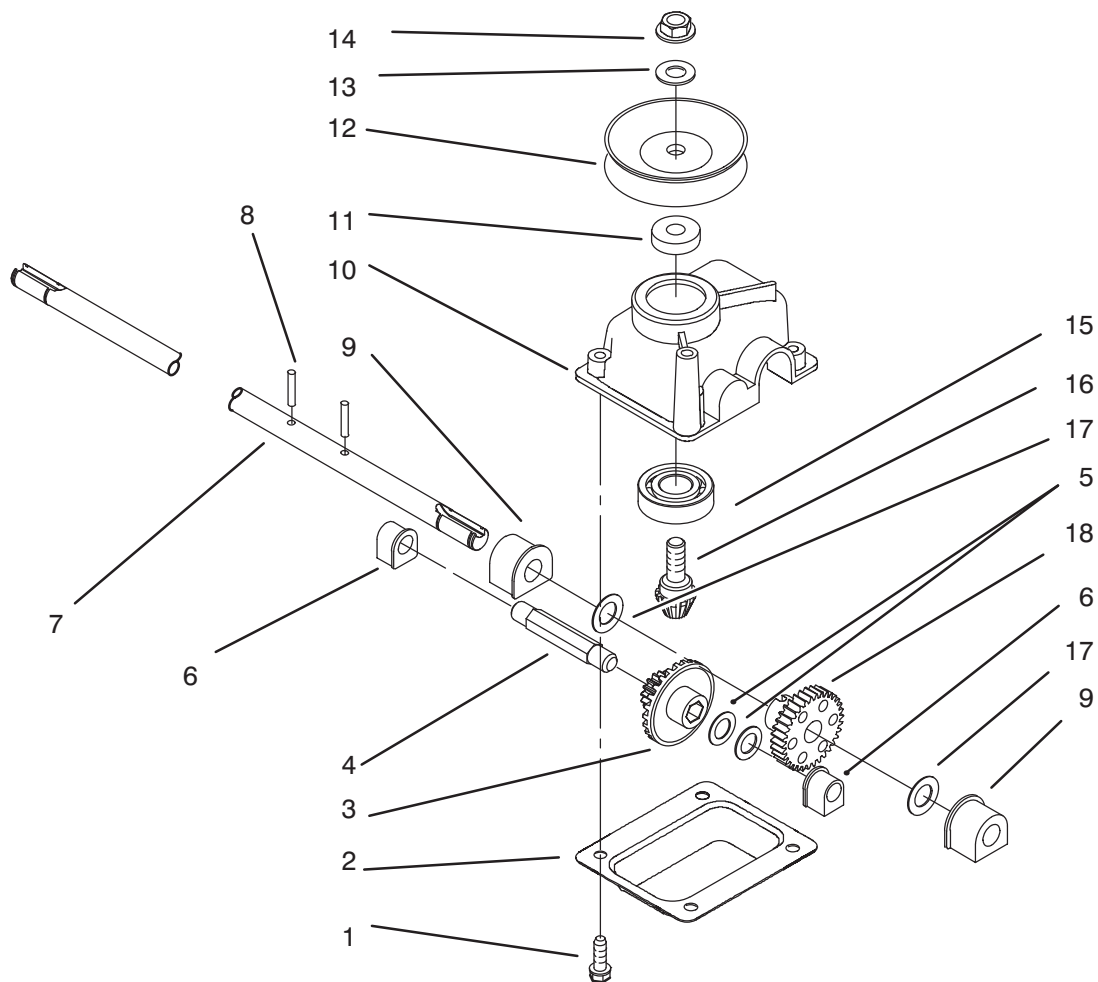

C-1292

GEAR CASE ASSEMBLY

Ref. No.	Part No.	Description	No. Used
1	32144-4	Screw - Taptite	4
2	614668	Cover - Gear Case	1
3	55-3760	Pinion - 15 Tooth	1
4	614696	Shaft - Intermediate	1
5	36-4791	Washer	2
6	60-8750	Bushing	2
7	614666	Shaft - Output	1
8	3285-19	Pin - Groove	2
9	60-8850	Bushing - Output	2

Ref. No.	Part No.	Description	No. Used
10	92-7727	Gearcase	1
11	62-6660	Spacer	1
12	614669	Pulley - Half	2
13	3256-24	Washer	1
14	3296-5	Nut	1
15	38-7820	Bearing - Ball	1
16	60-8890	Gear - Bevel Pinion	1
17	36-4780	Washer - Thrust	2
18	614596	Gear 34 Tooth	1

*Not Illustrated