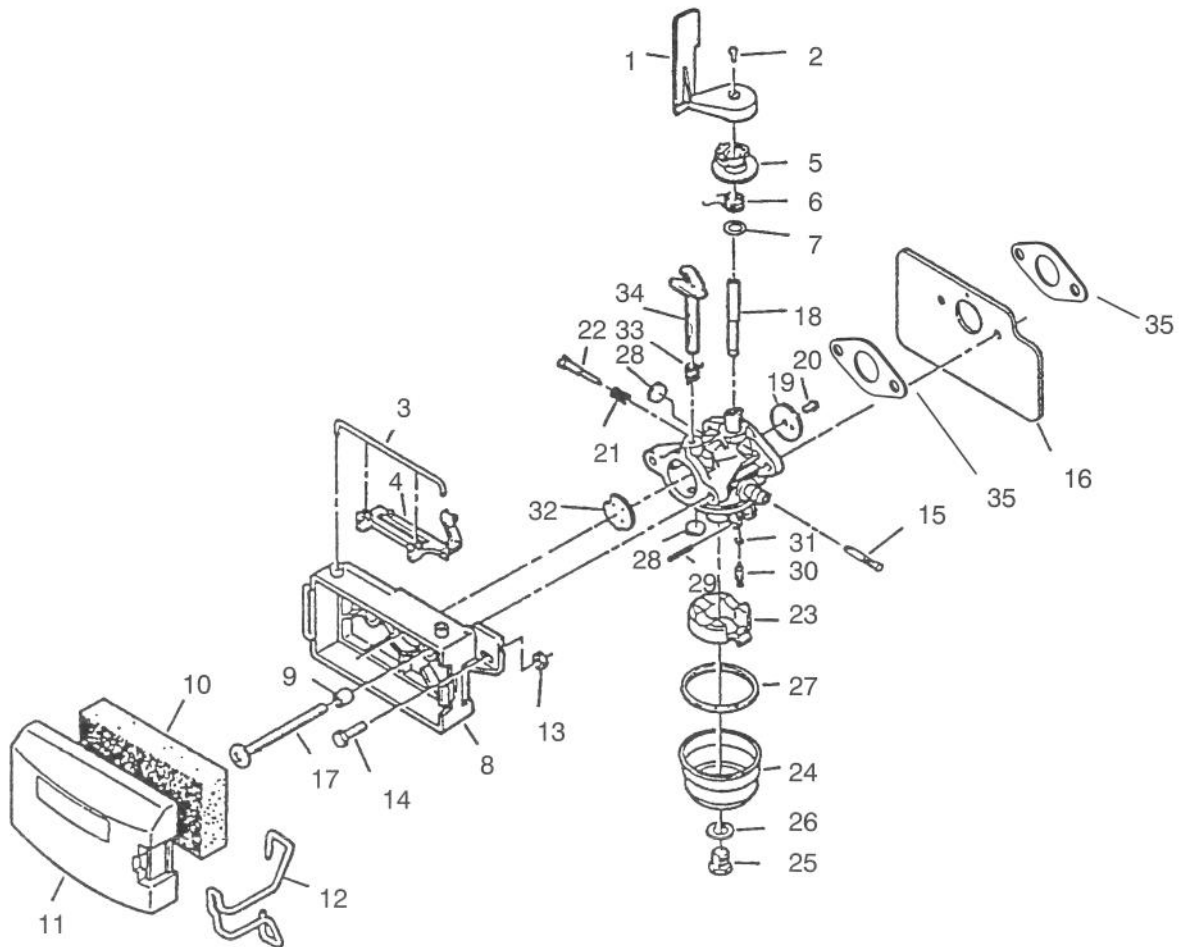

C-1340

CARBURETOR ASSEMBLY

Ref. No.	Part No.	Description	No. Used	Ref. No.	Part No.	Description	No. Used
*	684352	Body - Carburetor (Incl. Ref. #18-34)	1	*	684285	Kit - Idle Needle	1
1	612505	Vane - Air	1	21		Spring - Needle	1
2	605522	Screw	1	22		Needle - Idle	1
3	610165	Retainer - Speed Control Lever	1	23	683783	Kit - Float Assembly	1
4	612502	Lever - Governor Control	1	*	683782	Kit - Bowl (Incl. Ref. #24-25)	1
5	612757	Collar	1	24		Bowl - Fuel	1
6	613142	Spring	1	25		Screw	1
7	308052	Washer	1	*		Kit - Gasket	1
8	612504	Base - Air Filter	1	*	683778	Kit - Gasket (Incl. Ref. #26 & 27)	1
9	612503	Spacer - Filter Base	1	26		Gasket - Bowl Retainer	1
10	609493	Element - Air Filter	1	27		Gasket - Bowl	1
11	610742	Cover - Air Filter	1	*	683777	Kit - Repair (Incl. Ref. #28-31)	1
12	610383	Retainer - Cover	1	28		Plug - Welch	2
13	328712	Nut	1	29		Shaft - Float	1
14	314576	Screw	1	30		Inlet - Needle Valve	1
15	612974	Filter - Fuel	1	31		Seat - Valve	1
16	613143	Heat Shield	1	*		Kit - Gasket	1
17	612507	Screw	2	*	683781	Kit - Choke (Incl. Ref. #32-34)	1
*	612783	Line - Fuel	1	32		Valve - Choke	1
*	684286	Kit - Throttle (Incl. Ref. #18-20)	1	33		Spring - Return	1
18		Shaft - Throttle	1	34		Shaft - Choke	1
19		Vane - Throttle	1	35	612574	Gasket Carburetor	2
20		Screw	1