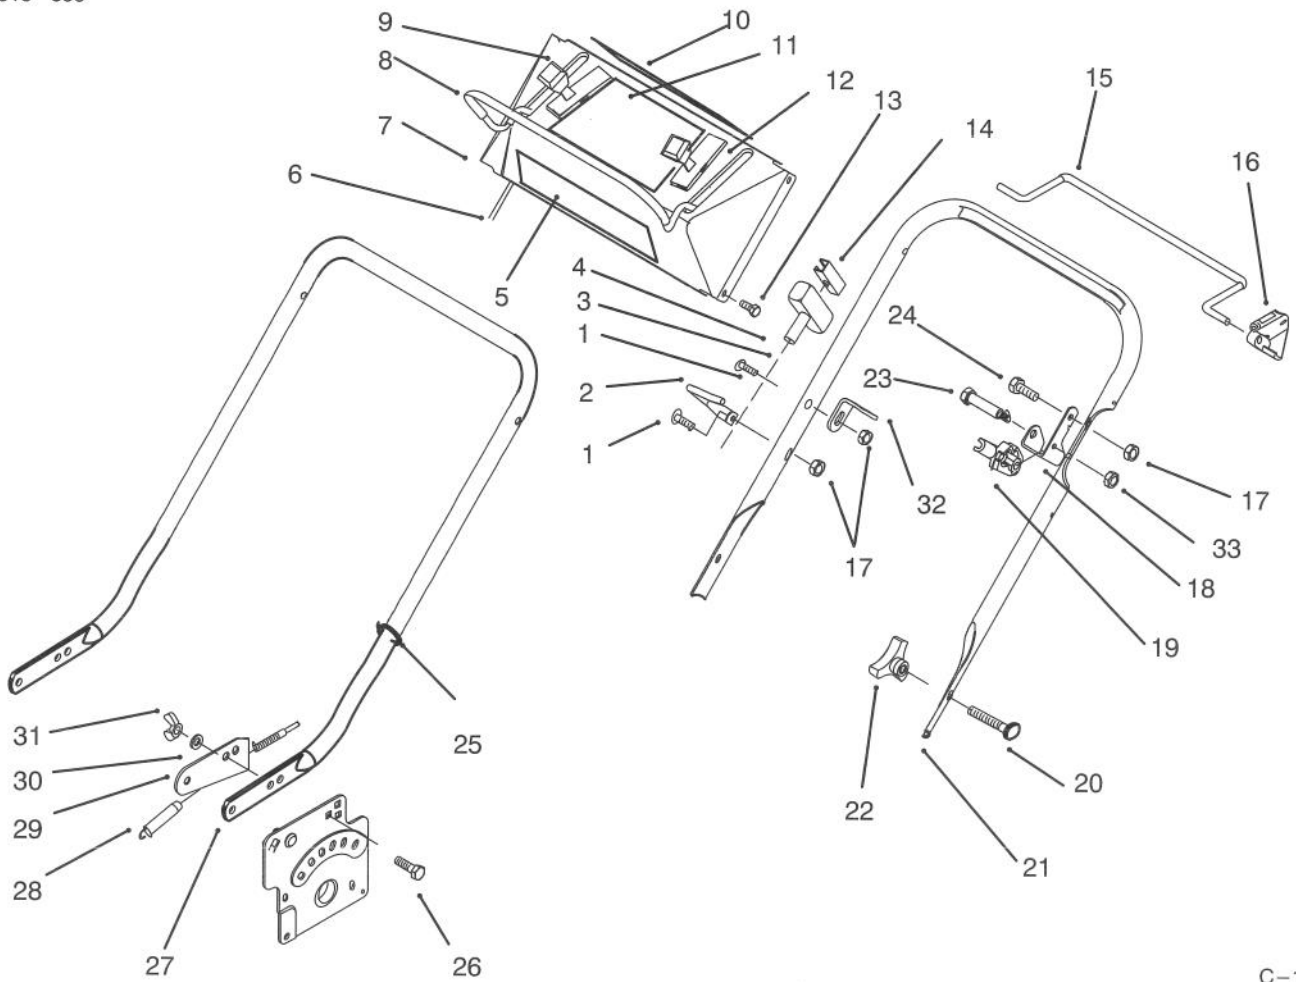

C-1327

HANDLE ASSEMBLY

Ref. No.	Part No.	Description	No. Used
1	92-2268	Screw	2
2	92-2930	Guide - Rope	1
3		Rope - Starter	1
4	612825	Handle - Rope	1
5	92-2918	Decal - Control Panel	1
6	92-1633	Cable - Brake	1
7	16-2049	Panel - Control (Self Propelled)	1
		Incl. Ref.#10,11)	
*	16-2039	Panel - Control (Hand Push)	1
		Incl. Ref.#10,11)	
8	92-1093	Bail - Brake	1
9	92-2922	Control Ground Speed (Self Propelled)	1
10	92-2940	Decal - Warning(Engilsh)	1
*	92-5427	Decal - Warning (French/English)	1
11	92-1623	Decal - Control Panel (Self Propelled English)	1
*	92-5426	Decal - Control Panel (Hand Push French English)	1
*	92-2902	Decal - Control Panel (Hand Push English)	1
*	92-5430	Decal - Control Panel (Hand Push French English)	1

Ref. No.	Part No.	Description	No. Used
12	92-1643	Control - Throttle	1
13	32144-115	Screw	4
14	612824	Insert - Handle	1
15	92-1617	Bail - Control (Self Propelled)	1
16	614679	Stop - Pivot (Self Propelled)	1
17	3296-73	Nut	3
18	92-1094	Bracket - Cam	1
19	92-1078	Brake - BBC Cam	1
20	614697	Screw - Handle	2
21	92-1092	Handle - Upper	1
22	614243	Knob - Handle	2
23	613050	Bolt - Shoulder	1
24	321-4	Screw - Hex. Hd.	1
25	614249	Tie - Cable	2
26	3230-28	Bolt - Carriage	2
27	92-2920	Handle - Lower	1
28	92-1631	Cable - Traction (Self Propelled)	1
29	92-1095	Bracket - Traction Cable (Self Propelled)	1
30	3253-33	Washer	2
31	32103-29	Nut - Wing	2
32	92-2928	Bracket - Cable	1
33	3296-56	Nut	1

*Not Illustrated