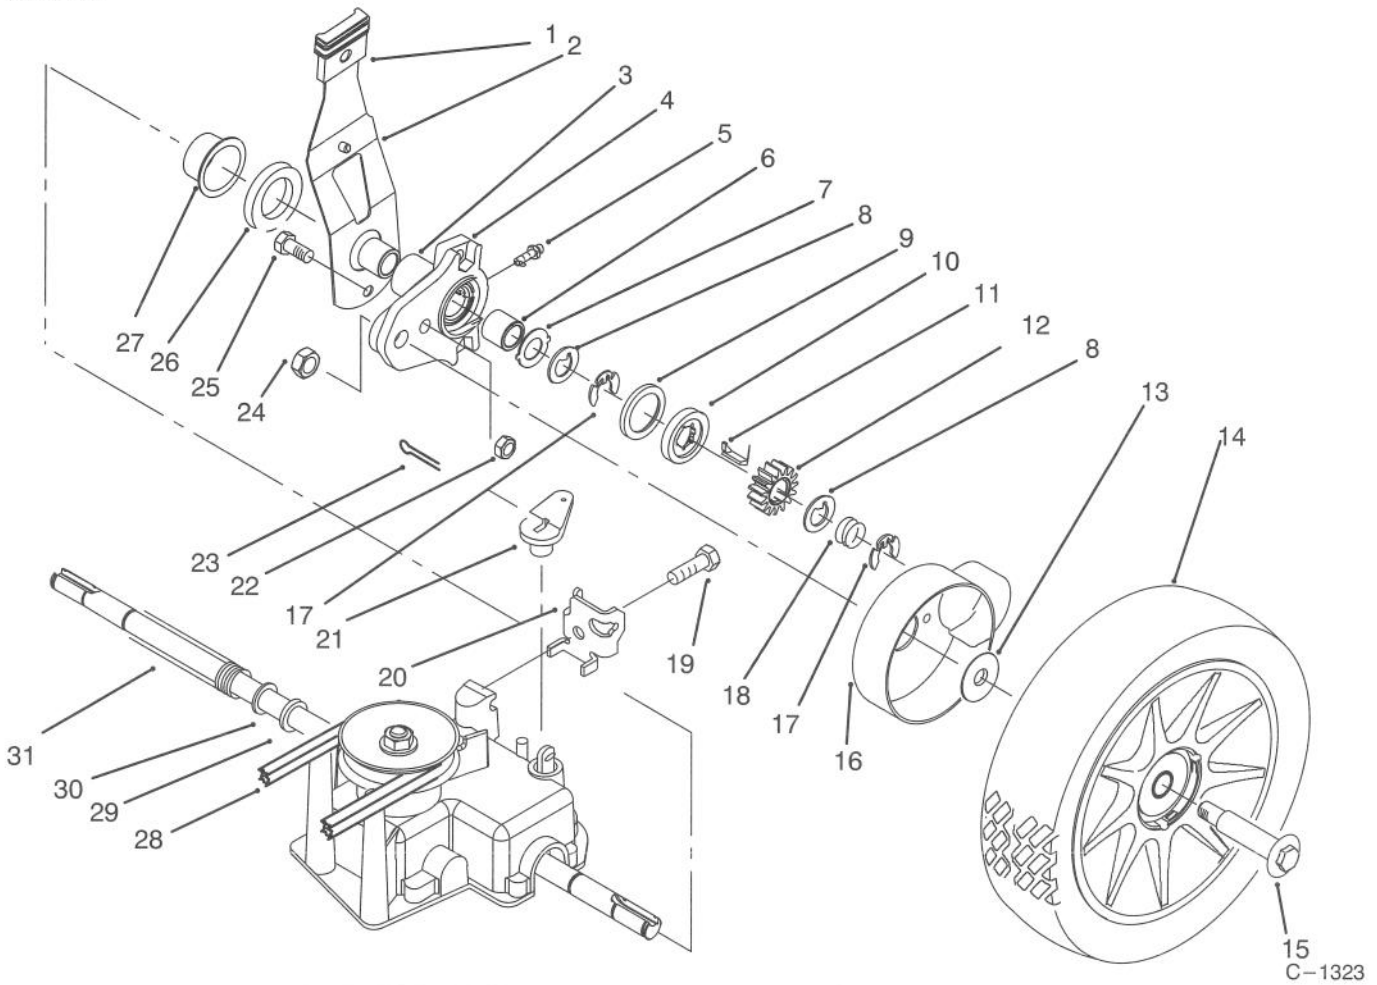

*Not Illustrated

C-1326

DECK AND WHEEL ASSEMBLY (Self Propelled)

Ref. No.	Part No.	Description	No. Used	Ref. No.	Part No.	Description	No. Used
1	614545	Cover- Plate, Mulch	1	15	32121-61	Pin - Roll	2
*	607560	Cover - Side Discharge Note: See Page i Accessories. Some model lawnmower may have one or more accessories	1	16	322-45	Screw	6
2	604604	Grommet	3	17	92-4875	Shield - Trailing	1
3	614677	Screw - Thread Forming	2	18	3296-29	Nut - Lock	6
4	614682	Knob	1	19	92-1008	Knob - Spring Arm	4
5	39-5770	Decal - Danger (English)	1	20	92-1006	Spring Arm Assembly	2
*	92-5429	Decal - Danger (French /English)	1	21	3290-413	Washer - Belleville	2
6	92-1030	Bracket - Handle, R.H.	1	22	92-4856	Bolt - Shoulder	2
7	926641	Screw	2	23	684776	Wheel - 6"	2
8	92-1620	Cover - Drive	1	24	92-1099	Bolt - Wheel	2
9	49-2040	Screw	2	25	92-1604	Hub Cap	4
10	92-1618	Bracket - Actuator	1	26	40-1940	Washer - Wheel Bolt	2
12	92-1636	Gear Case Assembly	1	27	614637	Bracket - H. O. C.	2
13	92-1029	Bracket - Handle, L.H.	1	28	67-9760	Washer	2
14	92-2917	Decal - H. O. C. L.H.	1	29	46-6811	Screw	2
*	92-2916	Decal - H. O. C. R.H.	1	30	608175	Bar- Toe	1
				31	614701	Applique	1
				32	16-2029	Housing - 21 (Incl. Ref. #5 & 31)	1
				33	3296-39	Nut - Lock	2

*Not Illustrated

REAR WHEEL DRIVE ASSEMBLY

Ref. No.	Part No.	Description	No. Used
1		Knob - Spring Arm (Ref.)	2
2	92-1004	Spring Arm Assembly	2
3	70-9760	Bushing	2
4	684616	Pivot Arm Assembly	2
5		Fitting - Grease (Ref.)	2
6	47-2900	Bushing	2
7	65-4730	Washer - Thrust	2
8	65-4740	Washer - Thrust	4
9	65-4710	Ring - Friction	2
10	65-4760	Washer - Clutch	2
11	66-6050	Key - Rocking, L. H.	1
*	66-6040	Key - Rocking, R. H.	1
12	65-4750	Gear - Pinion	2
13	614426	Washer - Stepped	2
14	92-1042	Wheel - 8"	2
15	92-1057	Bolt - Wheel	2