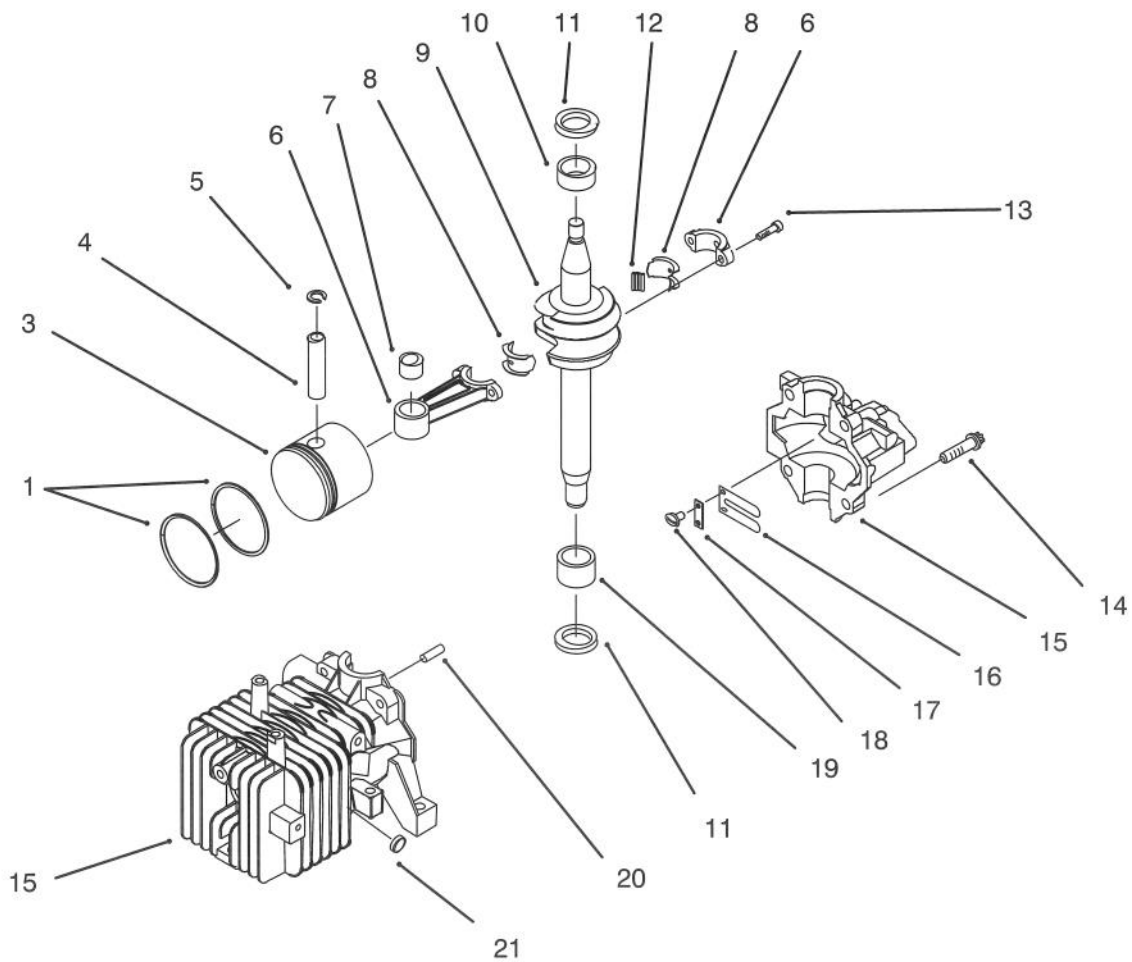

C-1294

2 CYCLE ENGINE ASSEMBLY

Ref. No.	Part No.	Description	No. Used
1	607199	Key - Crankshaft	1
2	614702	Screw	3
3	614675	Base - Shroud	1
4	684743	Flywheel Assembly	1
5	614640	Hub - Starter	1
6	614575	Nut - Hex. Flange	1
7	614702	Screw	1
8	684765	Shroud Assembly	1
9	614699	Screw	3
10	308052	Washer	1
11	613142	Spring - Throttle	1
12	612505	Air Vane	1
13	605522	Screw	1
14	612757	Collar - Air Vane Adj.	1

Ref. No.	Part No.	Description	No. Used
15	612502	Lever	1
16	610165	Retainer	1
17		Cable Throttle Ref.	1
18	314576	Screw	1
20	614686	Cover - Air Filter	1
21	614676	Element - Air Filter	1
22	612507	Screw - Carburetor	2
23	612503	Spacer	2
24	614680	Base - Air Filter	1
25	306531	Nut	1
26	92-1700	Carburetor Assembly	1
27	612574	Gasket - Carburetor	2
28	613143	Shield - Carburetor	1

C-1296

2 CYCLE ENGINE ASSEMBLY (Continued)

Ref. No.	Part No.	Description	No. Used
1	92-4922	Short Block	1
2	92-4085	Gasket - Exhaust	1
3	684179	Wire - Plug (Includes)	1
*	681678	Cover & Terminal	1
4	614008	Plug - Spark	1
5	92-1152	CD Ignition (Incl. Ref. #3)	1
6	613208	Screw - Hex. Washer Hd.	2
7	66-5370	Spring - Compression	1
8	66-5380	Brake Plate Assembly	1
9	92-4939	Screw - Shoulder	1
10	614702	Screw	1

C-1295

2 CYCLE ENGINE ASSEMBLY (Continued)

Ref. No.	Part No.	Description	No. Used
1	681737	Set - Rings, Piston	1
3	92-4923	Piston (Incl. Ref. # 1, 4 & 5)	1
*	92-4925	Piston & Connecting Rod (Incl. Ref. #1 - 7 & 13)	1
4	606608	Pin - Wrist	1
5	303712	Ring - Retaining	1
6	92-4921	Connecting Rod Assembly (Incl. Ref. # 7,8,12 & 13)	1
*	92-4926	Rod & Bearing (Incl. Ref.# 6 & 8)	1
7	92-4927	Bearing	1
8	677982	Liner - Split (Set of 2)	1