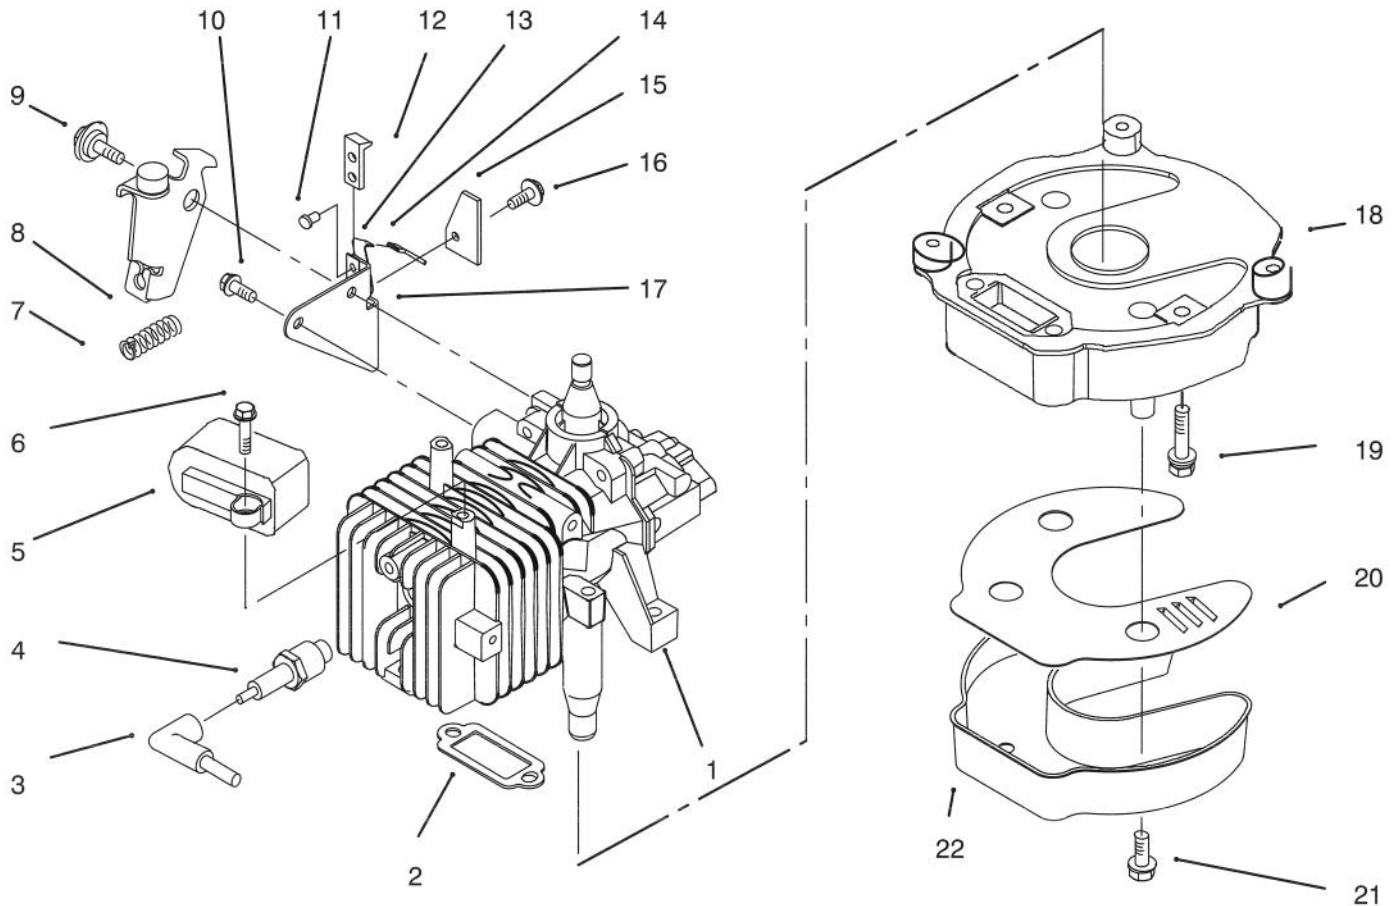

C-1296

2 CYCLE ENGINE ASSEMBLY (Continued)

Ref. No.	Part No.	Description	No. Used
1	92-4922	Short Block	1
2	92-4085	Gasket - Exhaust	1
3	684179	Wire - Plug (Includes)	1
*	681678	Cover & Terminal	1
4	614008	Plug - Spark	1
5	92-1152	CD Ignition (Incl. Ref. #3)	1
6	613208	Screw - Hex. Washer Hd.	2
7	66-5370	Spring - Compression	1
8	66-5380	Brake Plate Assembly	1
9	92-4939	Screw - Shoulder	1
10	614702	Screw	1

Ref. No.	Part No.	Description	No. Used
11	3290-459	Rivet - Plastic	2
12	92-2925	Strap - Insulation	1
13	60-9010	Strap - Ground	1
14	92-1156	Wire - Brake Switch Lead	1
15	53-4690	Stop - Ground Strap	1
16	12-5450	Screw - Thread Forming	1
17	14-6009	Plate - Mounting, Brake ZS	1
18	614654	Plate - Muffler	1
19	607601	Screw	4
20	614681	Baffle	1
21	609471	Screw	3
22	614674	Cover - Muffler	1