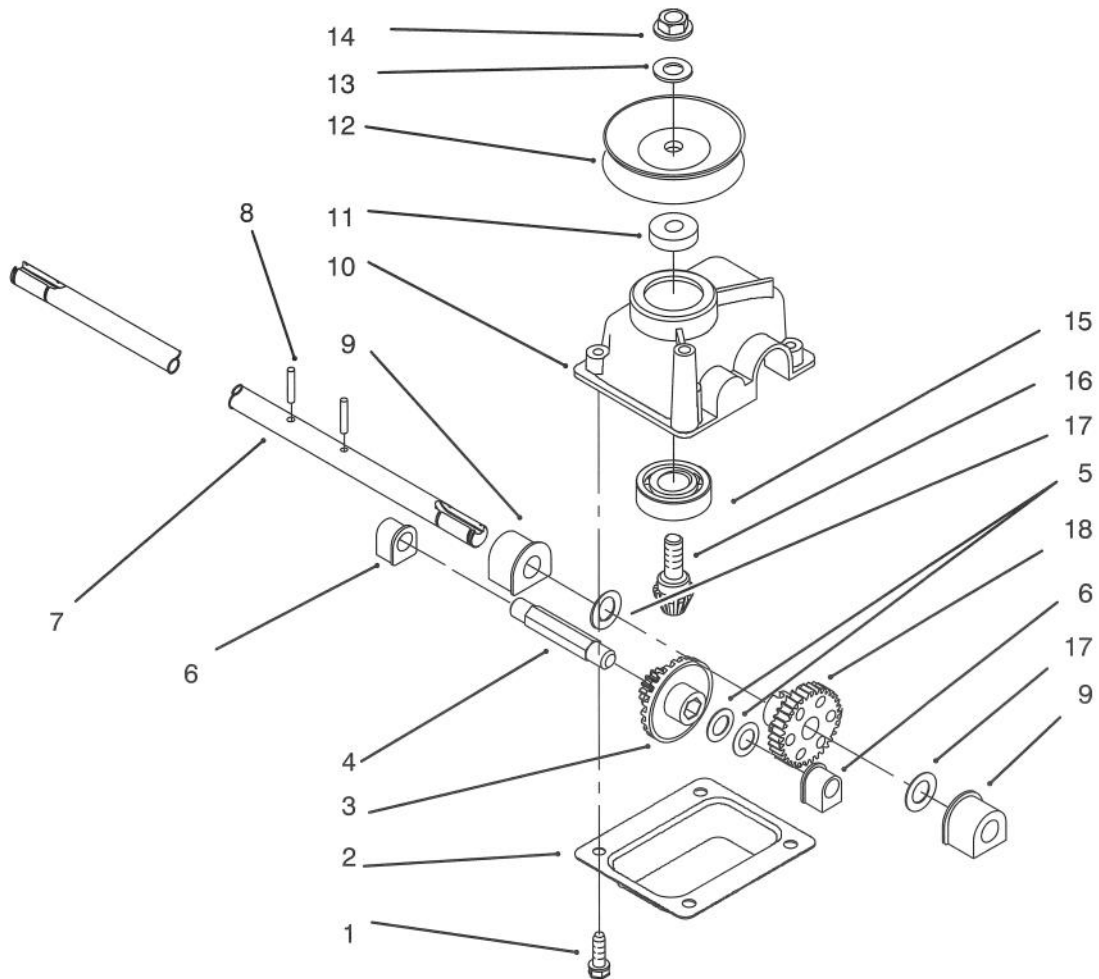

C-1292

GEAR CASE ASSEMBLY

Ref. No.	Part No.	Description	No. Used	Ref. No.	Part No.	Description	No. Used
1	32144-4	Screw - Taptite	4	10	614578	Gearcase	1
2	614668	Cover - Gear Case	1	11	62-6660	Spacer	1
3	55-3760	Pinion - 15 Tooth	1	12	614669	Pulley - Half	2
4	614696	Shaft - Intermediate	1	13	3256-24	Washer	1
5	36-4791	Washer	2	14	3296-5	Nut	1
6	60-8750	Bushing	2	15	38-7820	Bearing - Ball	1
7	614666	Shaft - Output	1	16	60-8890	Gear - Bevel Pinion	1
8	3285-19	Pin - Groove	2	17	36-4780	Washer - Thrust	2
9	60-8850	Bushing - Output	2	18	614596	Gear 34 Tooth	1

*Not Illustrated