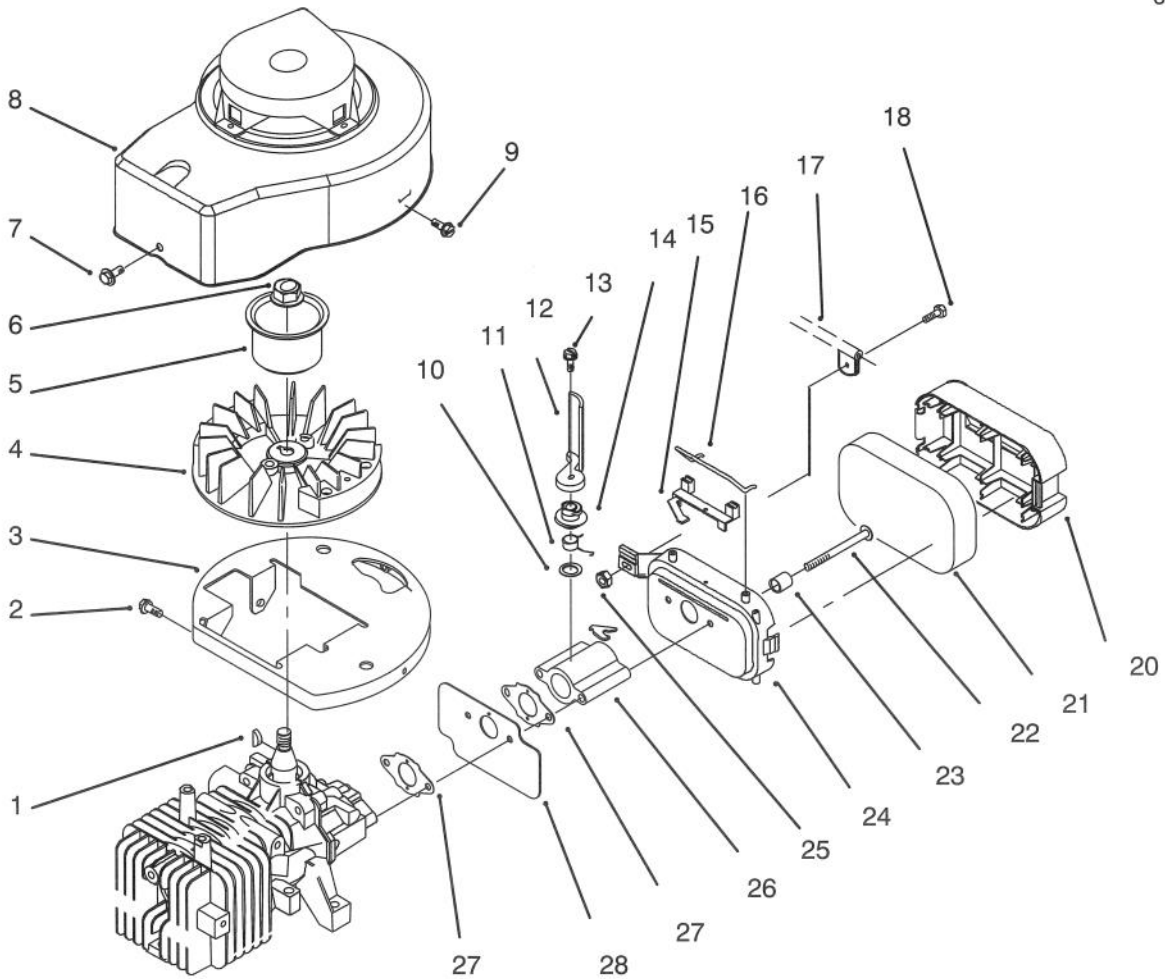

C-1292

GEAR CASE ASSEMBLY

Ref. No.	Part No.	Description	No. Used	Ref. No.	Part No.	Description	No. Used
1	32144-4	Screw - Taptite	4	10	614578	Gearcase	1
2	614668	Cover - Gear Case	1	11	62-6660	Spacer	1
3	55-3760	Pinion - 15 Tooth	1	12	614669	Pulley - Half	2
4	614696	Shaft - Intermediate	1	13	3256-24	Washer	1
5	36-4791	Washer	2	14	3296-5	Nut	1
6	60-8750	Bushing	2	15	38-7820	Bearing - Ball	1
7	614666	Shaft - Output	1	16	60-8890	Gear - Bevel Pinion	1
8	3285-19	Pin - Groove	2	17	36-4780	Washer - Thrust	2
9	60-8850	Bushing - Output	2	18	614596	Gear 34 Tooth	1

*Not Illustrated

3315-848

C-1290

HANDLE ASSEMBLY

Ref. No.	Part No.	Description	No. Used
1	614644	Handle - Upper	1
2	92-1021	Guide - Rope	1
3	612825	Handle - Starter	1
4	612824	Clip - Rope Insert	1
5	92-5412	Stop - Pivot	2
6	92-1002	Bail - Brake	1
7	92-1001	Bail - Control	1
8	92-1041	Cable - Traction	1
9	614697	Screw - Handle	2
10	614243	Knob - Handle	2

Ref. No.	Part No.	Description	No. Used
11	614643	Handle - Lower	1
12	614693	Anchor - Cable, (Lower) Self Propelled	1
13	614249	Tie Strap	A/R
14	614694	Anchor - Cable (Upper) Self Propelled	1
15	32144-115	Screw	1
16	614695	Nut	1
17	92-1036	Cable - Brake	1
18	92-1037	Cable - Throttle	1
19	92-1601	Clip - Hairpin	1

C-1294

2 CYCLE ENGINE ASSEMBLY

Ref. No.	Part No.	Description	No. Used
1	607199	Key - Crankshaft	1
2	614702	Screw	3
3	614675	Base - Shroud	1
4	684743	Flywheel Assembly	1
5	614640	Hub - Starter	1
6	614575	Nut - Hex. Flange	1
7	614702	Screw	1
8	684765	Shroud Assembly	1
9	614699	Screw	3
10	308052	Washer	1
11	613142	Spring - Throttle	1
12	612505	Air Vane	1
13	605522	Screw	1
14	612757	Collar - Air Vane Adj.	1