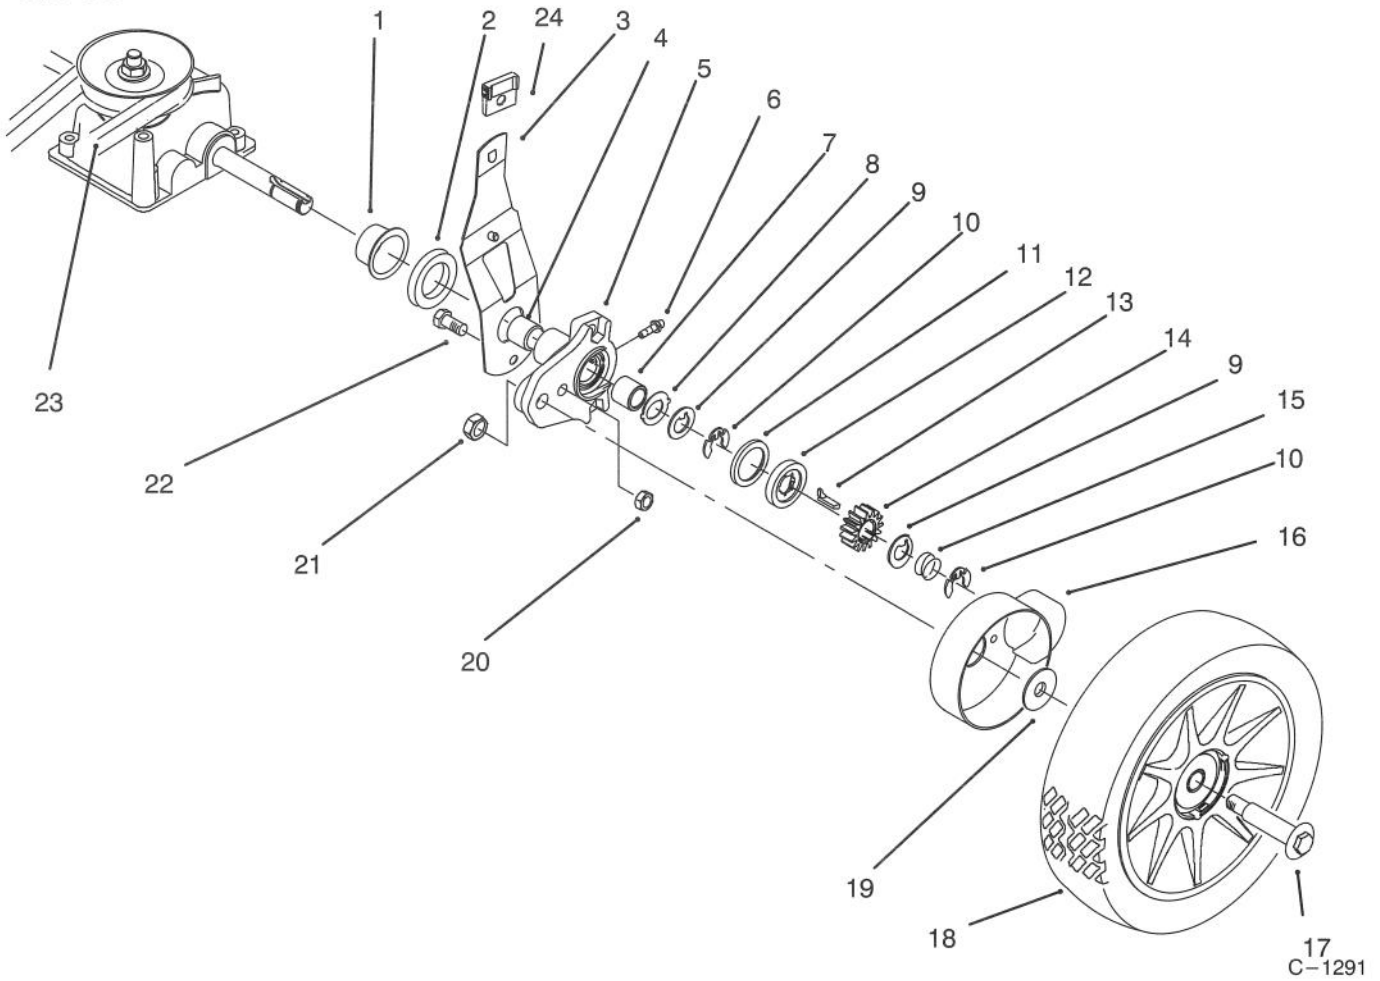

REAR AXLE ASSEMBLY

Ref. No.	Part No.	Description	No. Used
1	614443	Ring - Isolator	2
2	614447	Spacer - Axle Shaft	2
3	92-1004	Spring Arm Ass'y	2
4	70-9760	Bushing	2
5	684616	Pivot Arm Ass'y - Rear	2
6		Fitting - Grease (Ref.)	2
7	47-2900	Bushing	2
8	65-4730	Washer - Thrust Pivot Arm	2
9	65-4740	Washer - Thrust, Keyed	4
10	65-2720	Ring - Klip	4
11	65-4710	Ring - Friction	2
12	65-4760	Washer - Clutch, Plastic	2
13	66-6050	Key - Rocking LH	1

Ref. No.	Part No.	Description	No. Used
*	66-6040	Key - Rocking, RH	1
14	65-4750	Gear - Pinion	2
15	65-4720	Spring - Compression	2
16	614427	Cover Wheel	2
17	92-1057	Bolt - Wheel	2
18	92-1042	Wheel Ass'y - 8"	2
19	614426	Washer - Stepped	2
20	602315	Nut	2
21	610358	Nut	2
22	602480	Screw	2
23	92-1043	"V" Belt	1
24	614682	Knob	2