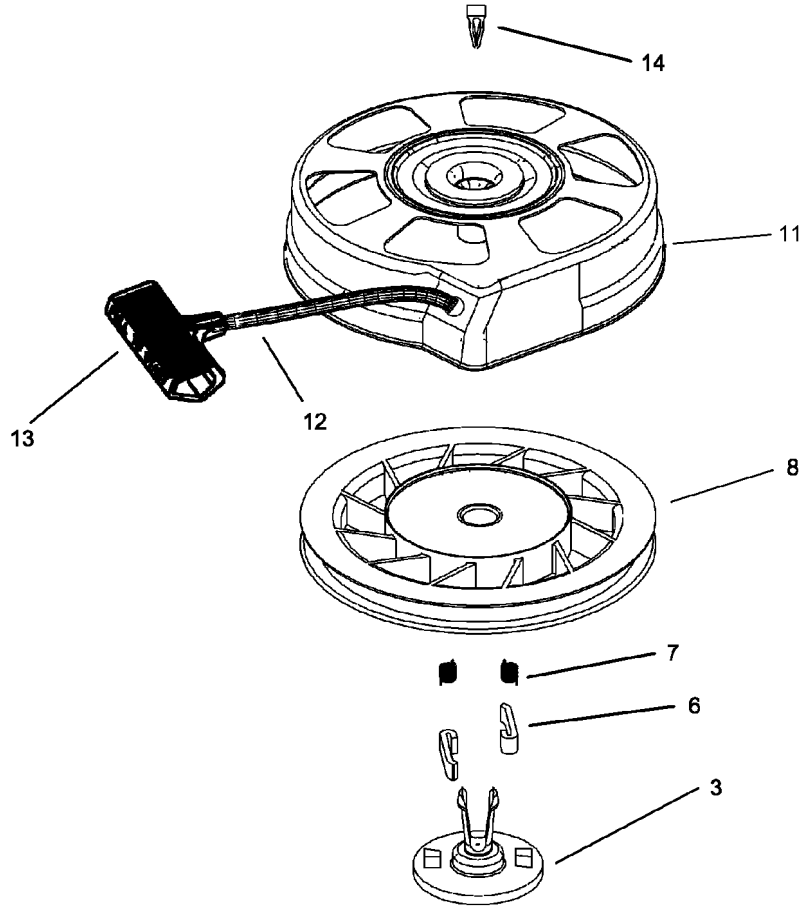

Recoil Starter Assembly No. 590739 Tecumseh Model No. LV195EA-362005B

Ref	Part No.	Qty.	Description				
0	590739	0	Starter-Rewind				
3	590740	1	Retainer				
6	590616	2	Dog-Starter				
7	590617	2	Spring-Dog				
8	590618A	1	Pulley And Rewind Spring ASM				
11	590638	1	Housing Assembly-Starter				
12	590535	1	Rope-Starter (Length 98in X 9/64in Dia.)				
13	590701	1	Handle-Starter				
14	590760	1	Spring Clip