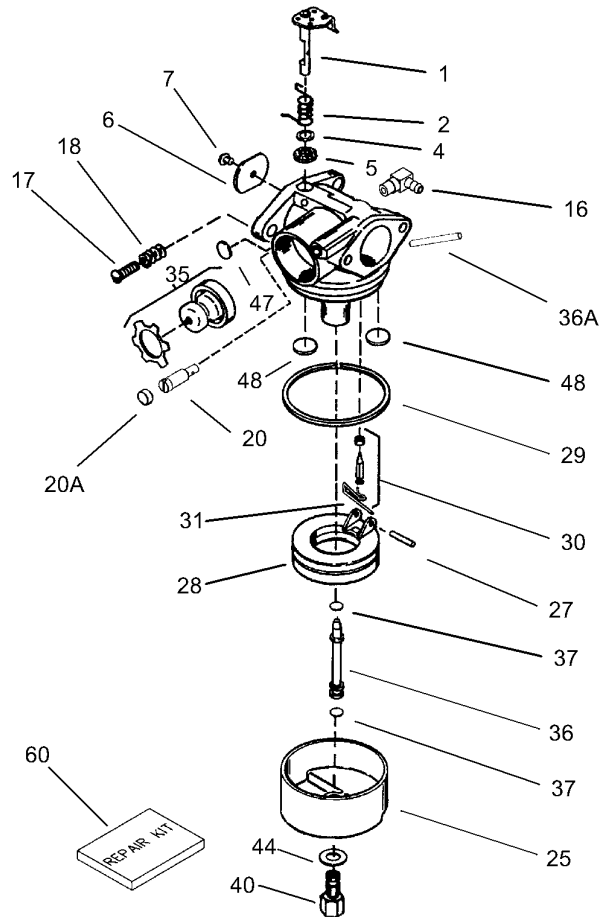

Engine Assembly No. 2

Tecumseh Model No. LV195EA-362005B

Engine Assembly No. 2

Tecumseh Model No. LV195EA-362005B

Ref	Part No.	Qty.	Description				
④300	37947	1	Fuel Tank (Incl. Ref. #292 And 301)				
④301	37844	1	Fuel Cap ASM				
④305	35647	1	Tube-Oil Fill				
④⑤306	37610	1	O-Ring				
④307	35499	1	O-Ring				
④309	650562	1	Screw, 10-32 X 1/2in				
④309A	650783	1	Screw, 10-24 X 3/4in				
④310	35648	1	Dipstick				
④311A	37611	1	Bracket-Hold Down				
④313	34080	1	Spacer				
④347	650898A	1	Screw, 10-32 X 27/32in				
④370A	36261	2	Decal-Lubrication				
④370C	37695	1	Decal-Primer (3 X)				
④370D	35977	1	Decal-Warning				
④380	640303	1	Carburetor (Incl. Ref. #184)				
④390	590739	1	Starter-Rewind				
④400	37613	1	Gasket Set (Incl. Items Marked Pk In Notes)				
④416	37530	1	Kit-Spark Arrestor (Optional)				
④	750876	1	Short Block Asm				

Carburetor Assembly No. 640303 Tecumseh Model No. LV195EA-362005B

Ref	Part No.	Qty.	Description
④0	640303	1	Carburetor (Incl. Ref. #184 Of Engine Parts List)
④1	631615	1	Throttle Shaft And Lever ASM
④2	631767	1	Spring-Throttle Return
③④4	631184	1	Washer-Dust Seal
③④5	631183	1	Dust Seal
④6	640070	1	Shutter-Throttle
③④7	650506	1	Screw-Shutter
④16	631807	1	Fitting-Fuel
④17	651025	1	Throttle Crack Screw/Idle Speedscrew
④18	630766	1	Spring-Tension
④20	640018	1	Screw-Idle Restrictor
③④20A	640200	1	Cap-Idle Restrictor Screw
④25	631867	1	Bowl-Float
③④27	631024	1	Shaft-Float
④28	632802	1	Float (Plastic)
③④29	631028	1	O-Ring-Float Bowl
③④30	632807	1	Inlet Needle, Seat, And Clip (Incl. Ref. #31)
③④31	631022	1	Clip-Spring
④35	640259	1	Retainer Ring-Primerbulb (Red)
④36	640019	1	Tube-Main Nozzle
④36A	632766	1	Extension-Bowl Vent Tube
③④37	632547	2	O-Ring-Main Nozzle Tube