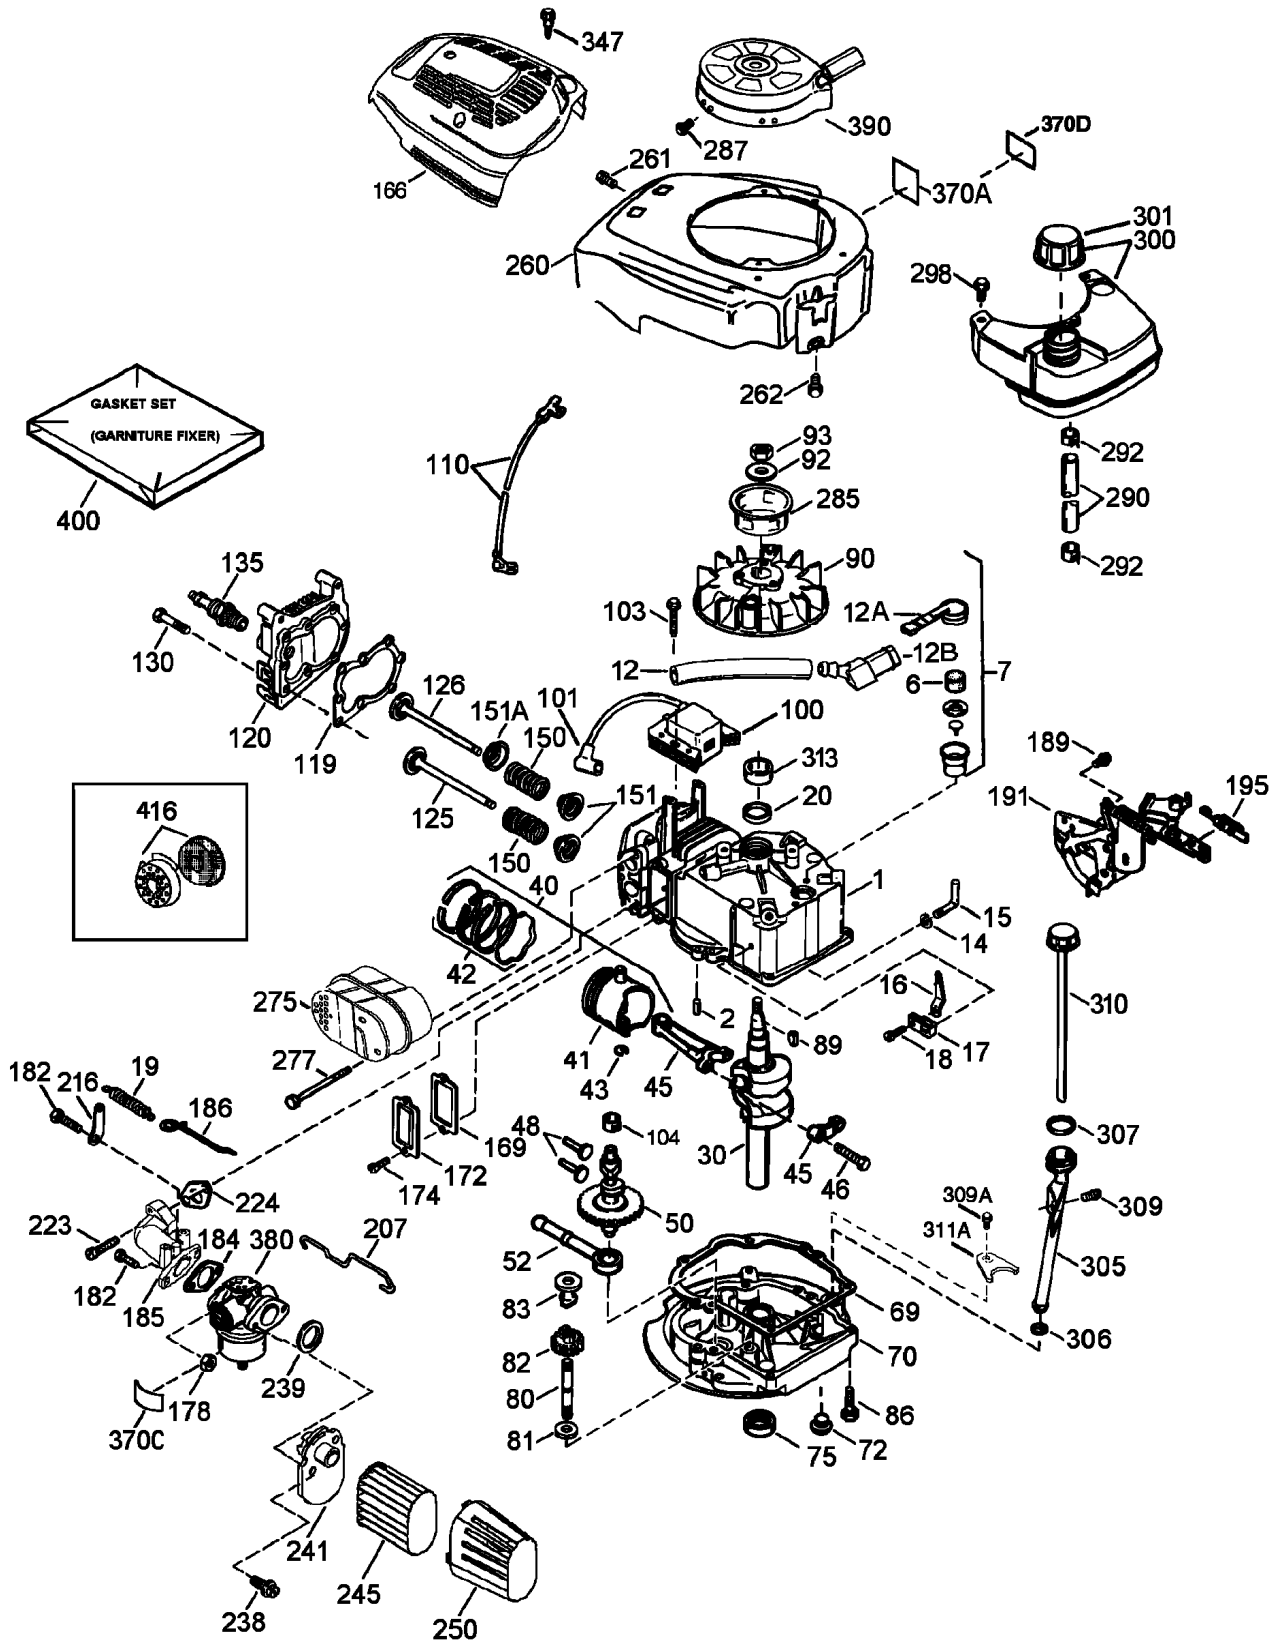

Engine Assembly No. 2

Tecumseh Model No. LV195EA-362005B