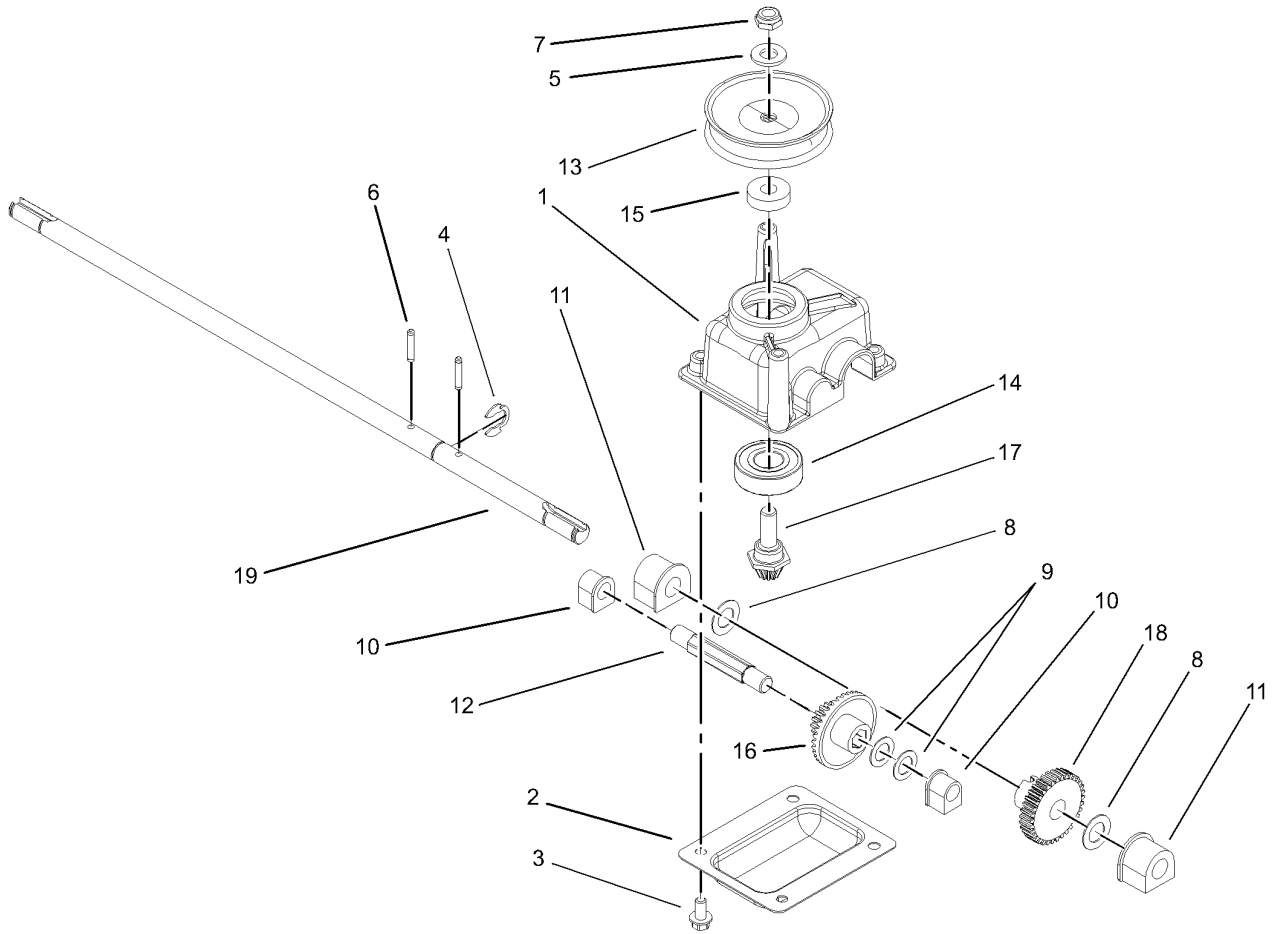

AR.	as required	HYD.	hydraulic
ASM.	assembly	INC.	incorporated
CARR.	carriage	LH.	left hand
DEG.	degrees	NI.	nylon insert
FH.	flat head	PPH.	phillips pan head
GA.	gauge	PTH.	phillips truss head
HF.	hex flange	PTO.	power take off
HH.	hex head	RH.	right hand
HHF.	hex head flange	SFH.	slotted fillister head
HHFTF.	hex head flange thread forming	SHH.	slotted hex head
HJ.	hex jam	SHWH.	slotted hex washer head
HLH.	hex lag head	SPH.	slotted pan head
HOC.	height-of-cut	SQH.	square head
HS.	hex	SRH.	slotted round head
HSBH.	hex socket button head	STD.	standard
HSFH.	hex socket flat head	TAP.	self tapping
HS.	hex socket head	TTH.	torx truss head
HWH.	hex washer head	WH.	wing head
HWHTF.	hex washer head thread forming		

Housing Assembly

Ref	Part No.	Qty.	Description
1	40-1940	2	Washer
2	95-7403-03	2	Bracket-Height Adjustment, Wheel
3	92-7731	2	Plate-Baffle
4	92-4890	2	Washer-Wheel
5	92-4881-03	2	Plate-Height, Adjustment
10	98-4477	1	Deck ASM
10:3	43-8480	1	Decal-Danger
10:4	613765	1	Nut-Cage
10:6	99-6018	1	Decal-Warning
10:7	92-2914	1	Decal-Hoc, LH
10:8	92-2915	1	Decal-Hoc, RH
10:9	93-7250	1	Decal-Warning
10:10	94-1610	2	Nut-Clip
14	614677	2	Screw-Sems
17	92-8630	1	Plate-Mulch
18	98-8332	1	Knob
19	105-8602	1	RH Bracket ASM
21	95-7068	1	Cover-Drive
22	92-9665	1	Screw
23	65-5221	2	Screw-HWHTF
24	92-7728-03	1	Guide-Transmission
25	605120	1	Nut-Clip
26	104-7671	1	Gear Case ASM
27	105-8604	1	LH Bracket ASM

Ref	Part No.	Qty.	Description
28	322-3	6	Screw-HH
29	92-8647	1	Shield-Trailing
30	3296-29	6	Nut-Lock, NI
32	92-1008	2	Knob-Lever, Height Adjustment
33	614687	2	Arm-Front Spring
34	614672	2	Bolt-Shoulder
35	92-1099	2	Bolt-Shoulder
36	684776	2	Wheel And Tire ASM
99	95-7052	1	Plate-Opening, Chute