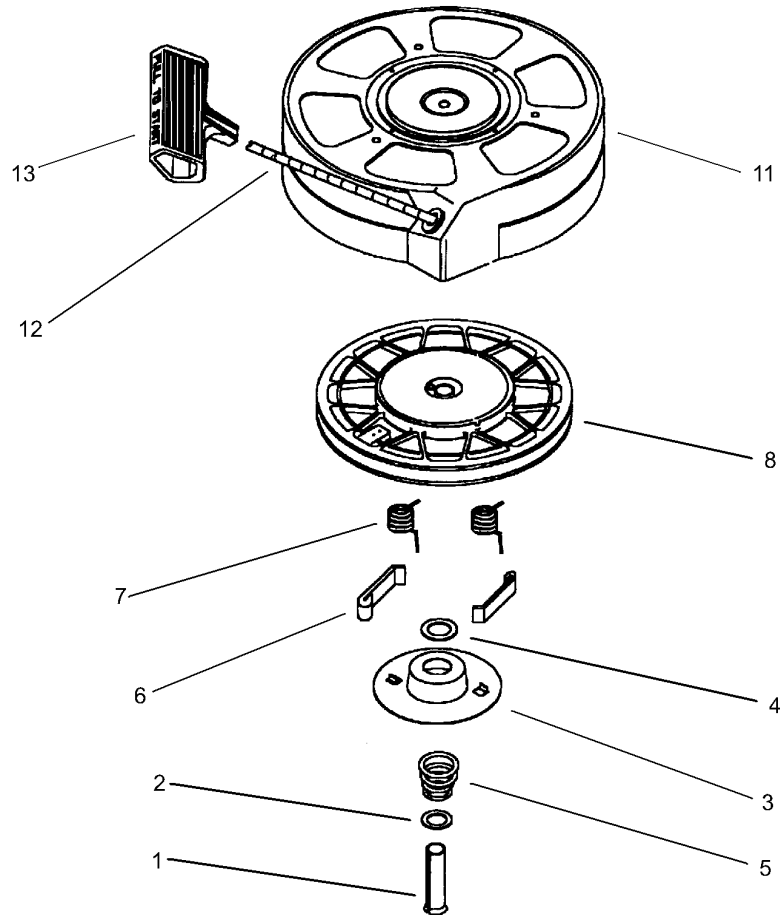

Recoil Starter Assembly No. 590702 (Optional) Tecumseh Model No. LV195EA-362005B

Ref	Part No.	Qty.	Description				
0	590702	0	Starter-Recoil				
1	590599A	1	Spring Pin (Incl. Ref. #4)				
2	590600	1	Washer				
3	590696	1	Retainer				
4	590601	1	Washer				
5	590697	1	Spring-Brake				
6	590698	2	Dog-Starter				
7	590699	2	Spring-Dog				
8	590700	1	Pulley & Rewind Spring ASM				
11	590703A	1	Starter Housing ASM (40 Degree Grommet)				
12	590535	1	Rope-Starter (Length 98in X 9/64in Dia.)				
13	590701	1	Handle-Starter