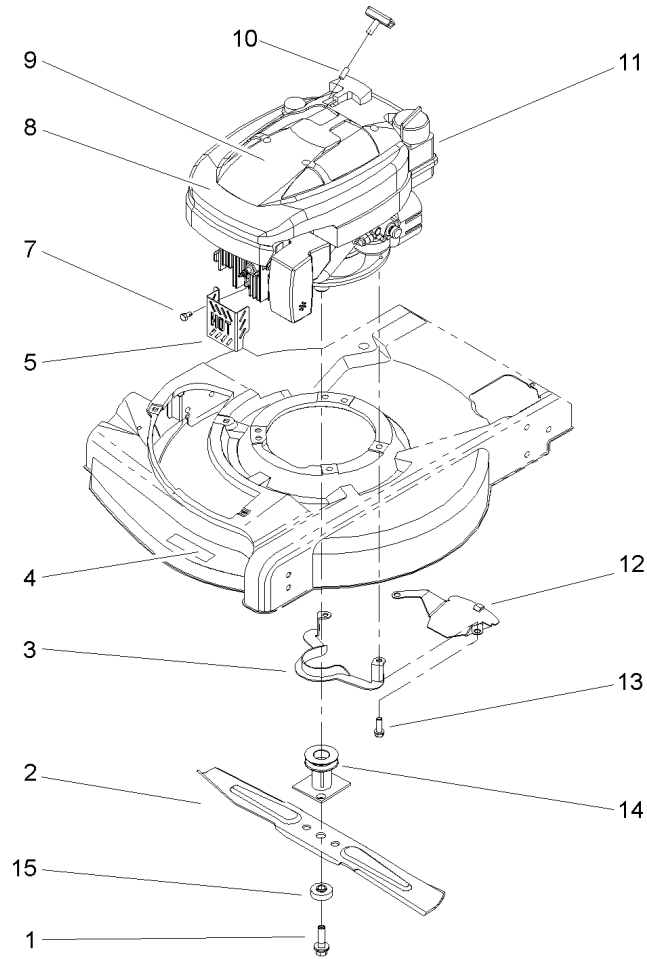

Engine and Blade Assembly

Ref	Part No.	Qty.	Description				
1	105-8579	1	Bolt-Blade				
2	612543-03	1	Blade				
3	92-1024-03	1	Guide-Belt				
4	104-7955	1	Decal-Deck				
5	106-8346-03	1	Guard-Muffler				
7	32144-85	1	Screw-HWH				
8	98-1593	1	Applique				
9	106-8375	1	Decal-Recoil				
10	92-1701	1	Stop-Rope				
11		1	Engine-Tecumseh, Lv195ea-362005b				
12	93-4196-03	1	Shield-Glass				
13	95-1726	3	Screw-Taptite				
14	106-3950	1	Driver-Blade				
15	106-6826	1	Spacer