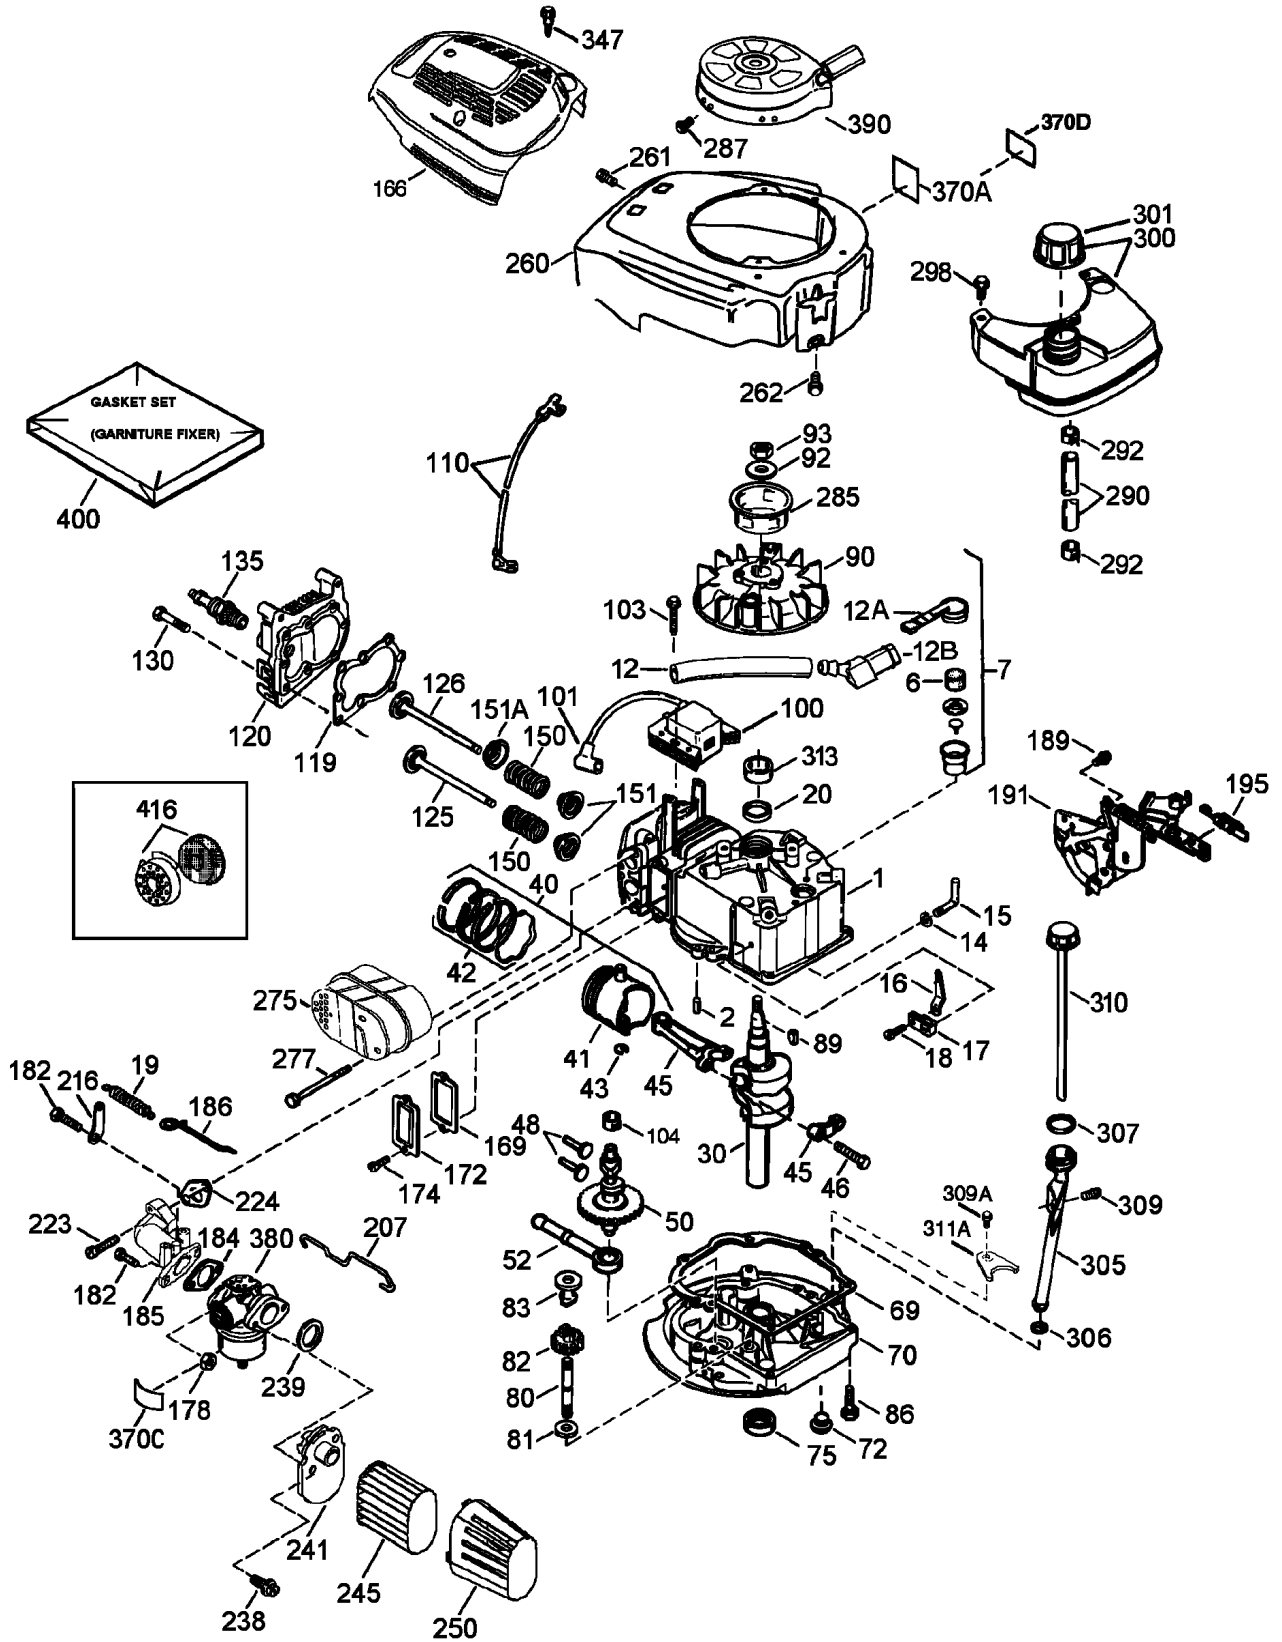

Engine Assembly No. 1

Tecumseh Model No. LV195EA-362005B