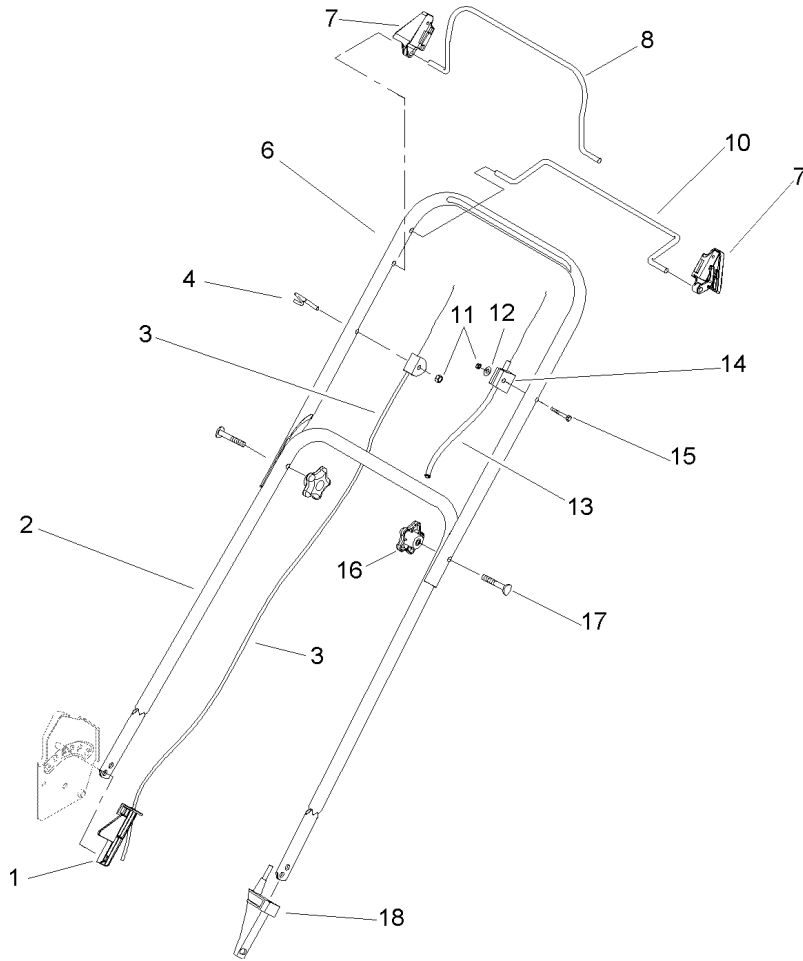

Ref	Part No.	Qty.	Description
28	322-3	6	Screw-HH
29	92-8647	1	Shield-Trailing
30	3296-29	6	Nut-Lock, NI
32	92-1008	2	Knob-Lever, Height Adjustment
33	614687	2	Arm-Front Spring
34	614672	2	Bolt-Shoulder
35	92-1099	2	Bolt-Shoulder
36	684776	2	Wheel And Tire ASM
99	95-7052	1	Plate-Opening, Chute

Gear Case and Wheel Assembly

Ref	Part No.	Qty.	Description
1	92-1057	2	Bolt-Shoulder
2	92-1042	2	Wheel And Tire ASM
2:3		1	Wheel ASM
2:3:1	27-6250	2	Bushing
3	65-2720	4	Klipring-Locking
4	65-4740	4	Washer-Thrust, Keyed
5	66-6050	1	Key-Rocking, LH
6	66-6040	1	Key-Rocking, RH
7	65-4710	2	Ring-Friction
8	92-7746	2	Rear Height Adjustment Arm ASM
8:2	70-9760	1	Bushing
8:3	47-2900	1	Bushing
8:4	302-56	1	Fitting-Grease
9	92-1008	2	Knob-Lever, Height Adjustment
10	614447	2	Spacer-Axle Shaft
11	32144-85	2	Screw-HWH
12	92-1004	2	Rear Spring Arm ASM
13	603773	2	Nut
14	65-4730	2	Washer-Arm, Pivot
15	65-4760	2	Washer-Clutch
16	65-4750	2	Gear-Pinion
17	65-4720	2	Spring-Compression
18	94-1609	2	Cover-Wheel
19	614426	2	Washer-Stepped

Ref	Part No.	Qty.	Description
20	93-7381	1	V-Belt

Engine and Blade Assembly

Ref	Part No.	Qty.	Description				
1	105-8579	1	Bolt-Blade				
2	612543-03	1	Blade				
3	92-1024-03	1	Guide-Belt				
4	104-7955	1	Decal-Deck				
5	106-8346-03	1	Guard-Muffler				
7	32144-85	1	Screw-HWH				
8	98-1593	1	Applique				
9	106-8375	1	Decal-Recoil				
10	92-1701	1	Stop-Rope				
11		1	Engine-Tecumseh, Lv195ea-362005b				
12	93-4196-03	1	Shield-Glass				
13	95-1726	3	Screw-Taptite				
14	106-3950	1	Driver-Blade				
15	106-6826	1	Spacer				