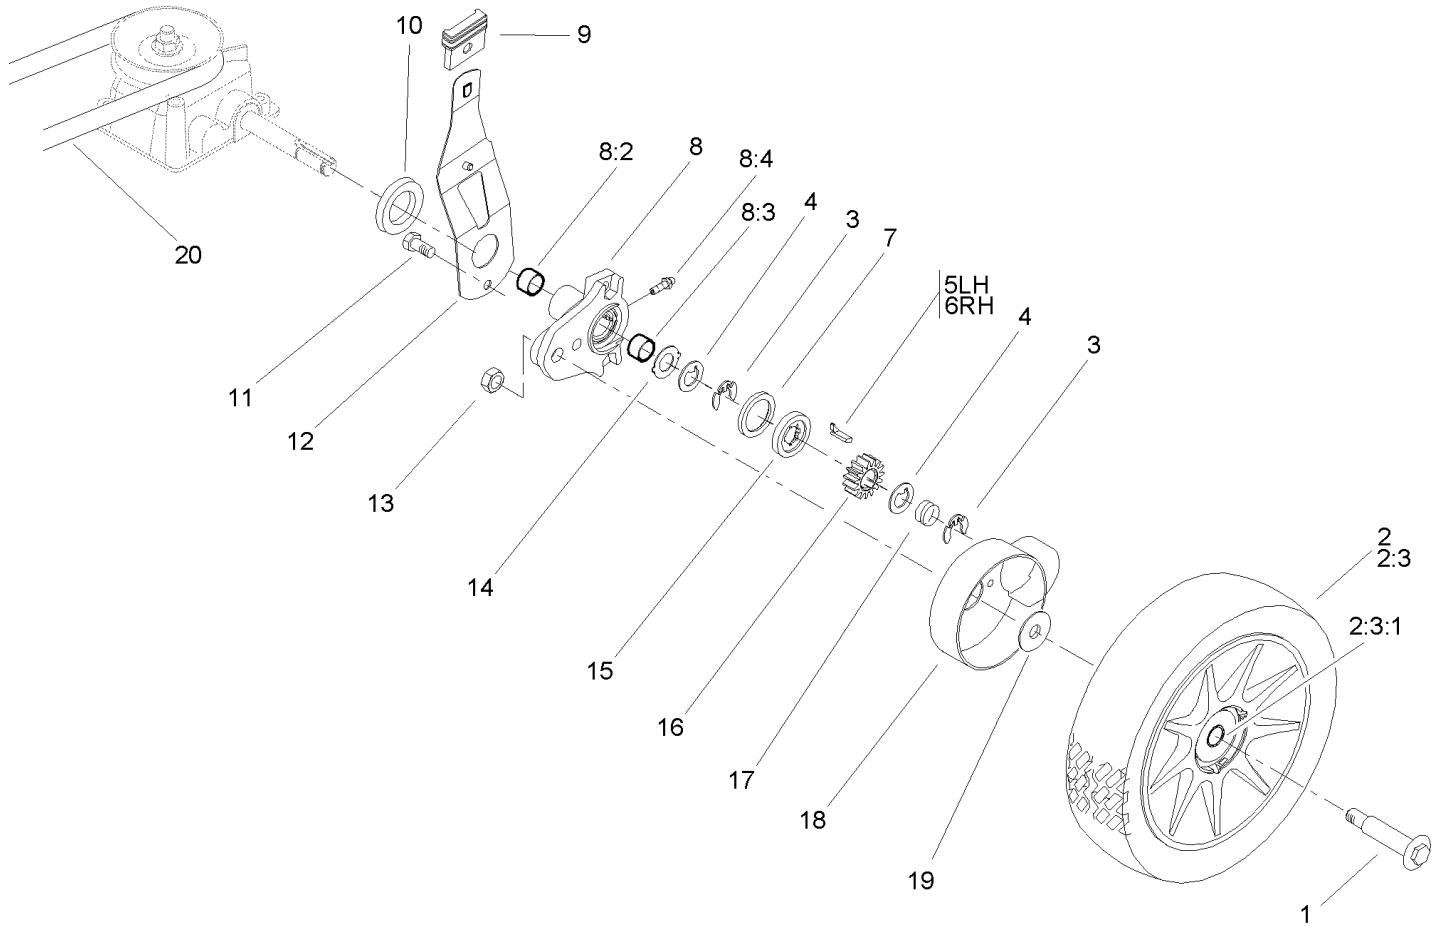

Gear Case and Wheel Assembly

Ref	Part No.	Qty.	Description
1	92-1057	2	Bolt-Shoulder
2	92-1042	2	Wheel And Tire ASM
2:3		1	Wheel ASM
2:3:1	27-6250	2	Bushing
3	65-2720	4	Klipring-Locking
4	65-4740	4	Washer-Thrust, Keyed
5	66-6050	1	Key-Rocking, LH
6	66-6040	1	Key-Rocking, RH
7	65-4710	2	Ring-Friction
8	92-7746	2	Rear Height Adjustment Arm ASM
8:2	70-9760	1	Bushing
8:3	47-2900	1	Bushing
8:4	302-56	1	Fitting-Grease
9	92-1008	2	Knob-Lever, Height Adjustment
10	614447	2	Spacer-Axle Shaft
11	32144-85	2	Screw-HWH
12	92-1004	2	Rear Spring Arm ASM
13	603773	2	Nut
14	65-4730	2	Washer-Arm, Pivot
15	65-4760	2	Washer-Clutch
16	65-4750	2	Gear-Pinion
17	65-4720	2	Spring-Compression
18	94-1609	2	Cover-Wheel
19	614426	2	Washer-Stepped

Ref	Part No.	Qty.	Description
20	93-7381	1	V-Belt