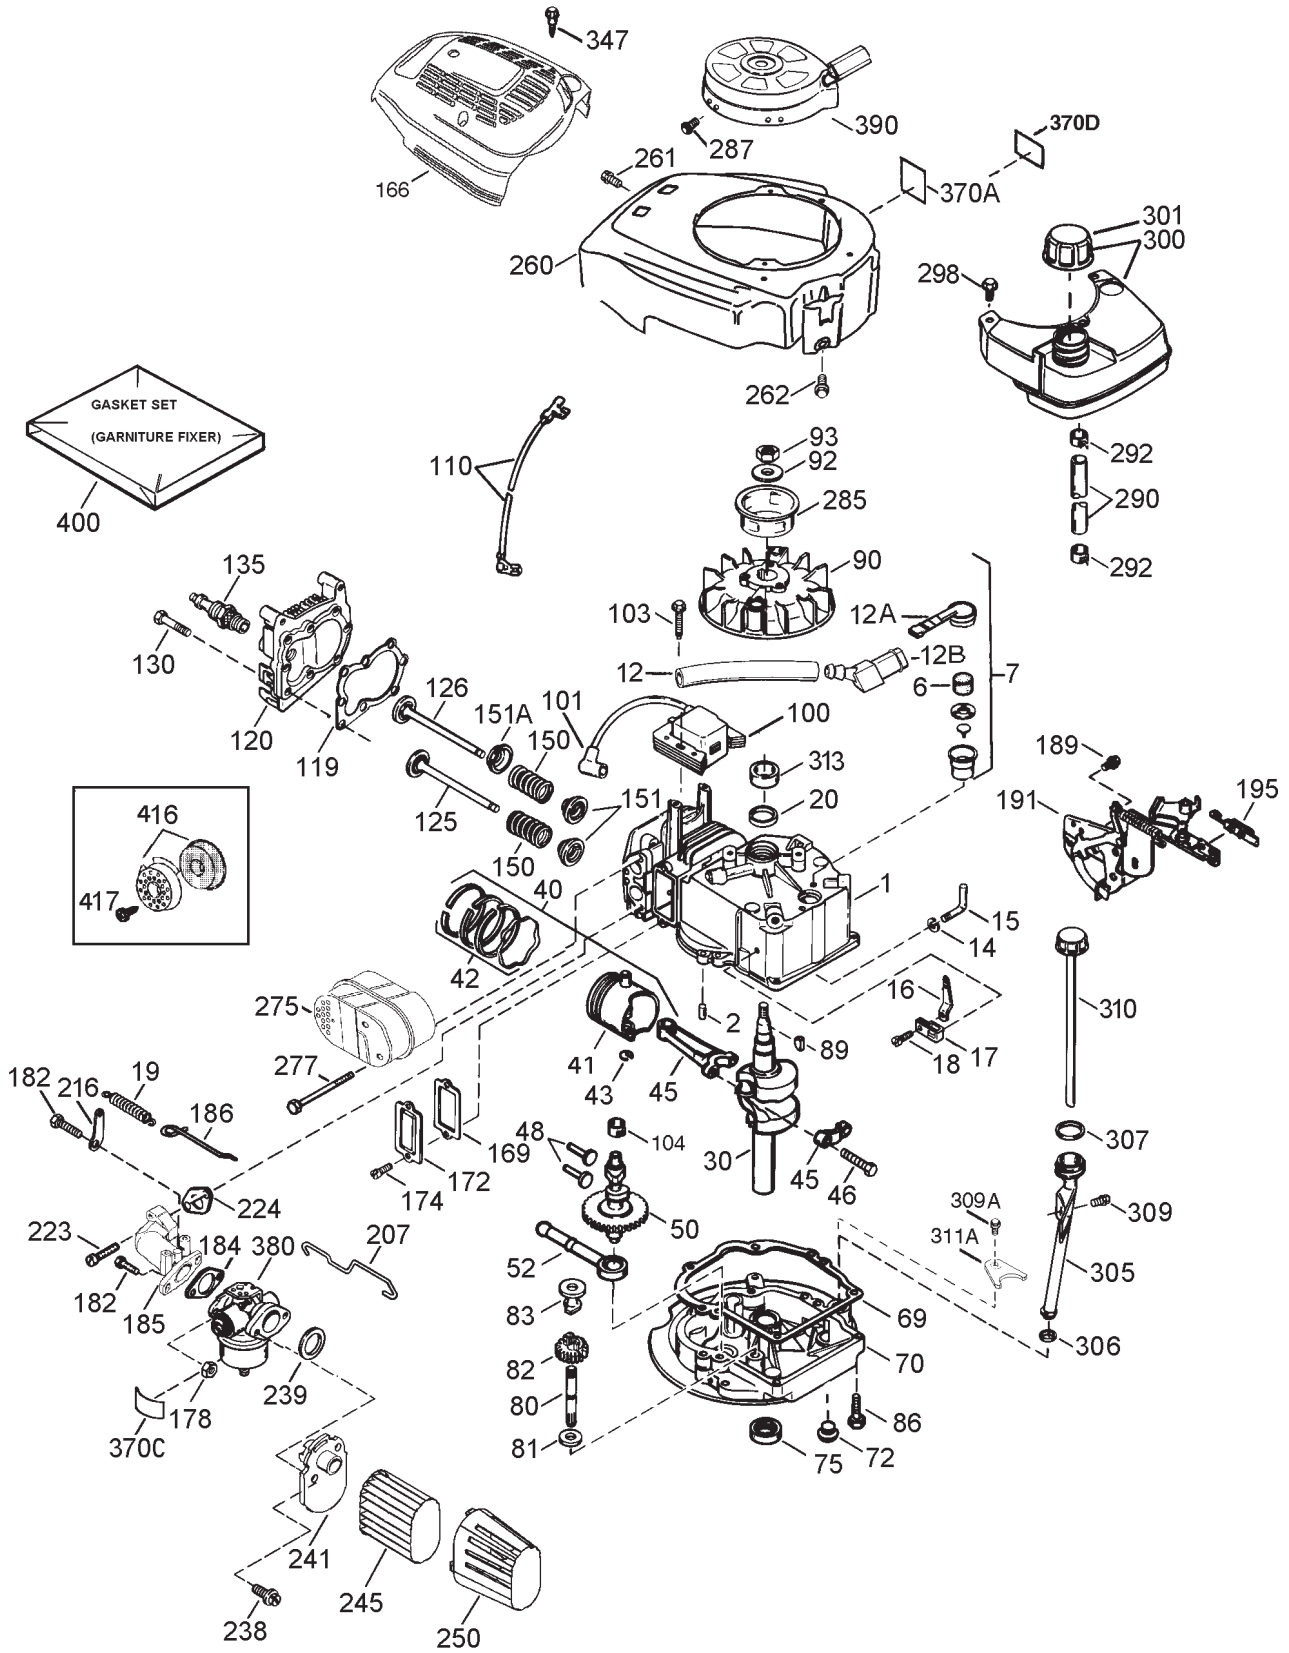

Engine Assembly Tecumseh Model No. LEV120-362005A

Engine Assembly

Tecumseh Model No. LEV120-362005A

Ref. No.	Part No.	Qty.	Description	Ref. No.	Part No.	Qty.	Description
1	37465	1	Cylinder (Incl. 2, 20 & 150)	120	37714	1	Cylinder Head
2	26727	2	Dowel Pin	125	36780	1	Exhaust Valve (1/32" OS) (Incl. 151)
6	33734	1	Breather Element	125	37288	1	Exhaust Valve (Std.) (Incl. 151)
7	36557	1	Breather Ass'y. (Incl. 6 & 12A)	126	37289	1	Intake Valve (Std.)(Incl. 151 & 151A)
12	36775	1	Breather Tube	130	6021A	8	Screw, 5/16-18 x 1-7/16"
12A	36558	1	Breather Cover & Tube (Incl. 12B)	135	35395	1	Resistor Spark Plug (RJ19LM)
12B	36694	1	Breather Tube Elbow	150	31672	2	Valve Spring
14	28277	1	Washer	151	31673	2	Valve Spring Cap
15	30589	1	Governor Rod (Incl. 14)	151A	40017	1	Intake Valve Seal
16	34839A	1	Governor Lever	166	37813	1	Engine Shroud (Green)
17	31335	1	Governor Lever Clamp	*169	36783	1	Valve Cover Gasket
18	651018	1	Screw, T-15, 8-32 x 19/64"	172	36784	1	Valve Cover
19	36281	1	Extension Spring	174	30200	2	Screw, 10-24 x 9/16"
20	32600	1	Oil Seal	178	29752	2	Nut & Lock Washer, 1/4-28
30	37692	1	Crankshaft	182	6201	2	Screw, 1/4-28 x 7/8"
40	40027	1	Piston, Pin & Ring Set (Std.)	*184	26756	1	Carburetor To Intake Pipe Gasket
41	40042	1	Piston & Pin Ass'y. (Std.) (Incl. 43)	185	37466	1	Intake Pipe
42	40006	1	Ring Set (Std.)	186	32653	1	Governor Link
43	20381	2	Piston Pin Retaining Ring	189	650839	2	Screw, 1/4-20 x 3/8"
45	36777	1	Connecting Rod Ass'y. (Incl. 46)	191	36559A	1	S.E. Brake Bracket (Incl. 195)
46	32610A	2	Connecting Rod Bolt	195	610973	1	Terminal
48	27241	2	Valve Lifter	207	34336A	1	Throttle Link
50	37460	1	Camshaft (Exhaust MCR) (Inc. 104)	216	33086	1	R.P.M. Adjusting Lever
52	29914	1	Oil Pump Ass'y	223	650451	2	Screw, 1/4-20 x 1"
*69	37609	1	Mounting Flange Gasket	*224	36786	1	Intake Pipe Gasket
70	37608	1	Mounting Flange (Incl. 72-83,306,309A & 311A)	238	650932	2	Screw, 10-32 x 49/64"
72	37614	1	Oil Drain Plug	*239	34338	1	Air Cleaner Gasket
75	27897	1	Oil Seal	241	36919	1	Air Cleaner Collar
80	30574A	1	Governor Shaft	245	36905	1	Air Cleaner Filter
81	30590A	1	Washer	250	37122	1	Air Cleaner Cover
82	30591	1	Governor Gear Ass'y. (Incl. 81)	260	37696A	1	Blower Housing
83	30588A	1	Governor Spool	261	30200	2	Screw, 10-24 x 9/16"
86	650488	6	Screw, 1/4-20 x 1-1/4"	262	650831	2	Screw, 1/4-20 x 1/2"
89	611004	1	Flywheel Key	275	37498	1	Muffler
90	611112	1	Flywheel	277	650988	2	Screw, 1/4-20 x 2-9/32"
92	650815	1	Belleville Washer	285	35000A	1	Starter Cup
93	650816	1	Flywheel Nut	287	650926	2	Screw, 8-32 x 21/64"
100	34443C	1	Solid State Ignition	290	29774	1	Fuel Line
101	610118	1	Spark Plug Cover	292	26460	2	Fuel Line Clamp
103	651007	2	Screw, T-15, 10-24 x 15/16"	298	28763	2	Screw, 10x32 x 35/64"
104	37480	1	Cam Bushing	300	35586A	1	Fuel Tank (Incl. 292 & 301)
110	37047	1	Ground Wire	301	36246	1	Fuel Cap Ass'y
*119	36787	1	Cylinder Head Gasket	305	35647	1	Oil Fill Tube
				*306	37610	1	"O"-Ring
				307	35499	1	"O"-Ring
				309	650562	1	Screw, 10-32 x 1/2"
				309A	650783	1	Screw, 10-24 x 3/4"

Obtain Parts from Local Tecumseh Dealer. * Included in Repair Kit No. 632809