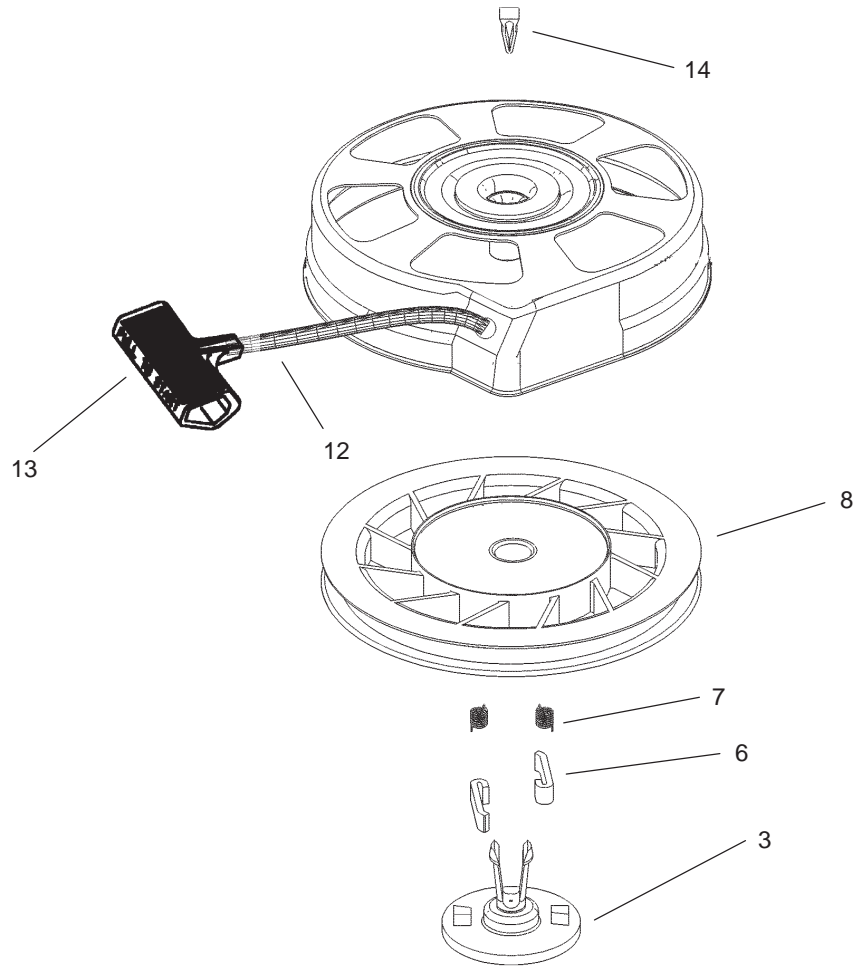

Sheet No.:
T-xxxx

Recoil Starter Assembly No. 590739 Tecumseh Model No. LEV120-362005A

Ref. No.	Part No.	Qty.	Description
0	590739	1	Rewind Starter
3	590740	1	Retainer
6	590616	2	Starter Dog
7	590617	2	Dog Spring
8	590618A	1	Pulley & Rewind Spring Ass'y
11	590638A	1	Starter Housing Ass'y (40 degree grommet)
12	590535	1	Starter Rope (Length 98" x 9/64" dia.)
13	590701	1	Starter Handle
14	590760	1	Spring Clip

Ref. No.	Part No.	Qty.	Description

Obtain Parts from Local Tecumseh Dealer