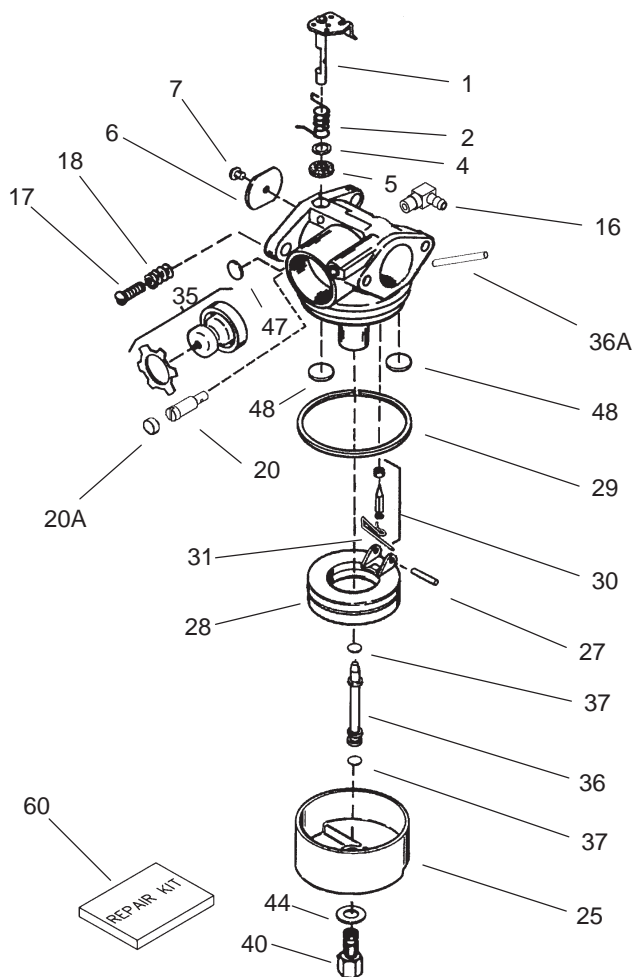

Sheet No.:
T-xxxx

Carburetor Assembly No. 640303 Tecumseh Model No. LEV120-362005A

Ref. No.	Part No.	Qty.	Description
0	640303	1	Carburetor (Incl. 184 of Engine Parts List)
1	631615	1	Throttle Shaft & Lever Assembly
2	631767	1	Throttle Return Spring
*4	631184	1	Dust Seal Washer
*5	631183	1	Dust Seal
6	640070	1	Throttle Shutter
*7	650506	1	Shutter Screw
16	631807	1	Fuel Fitting
17	651025	1	Throttle Crack Screw/Idle Speed Screw
18	630766	1	Tension Spring
20	640018	1	Idle Restrictor Screw
* 20A	640200	1	Idle Restrictor Screw Cap
25	631867	1	Float Bowl
*27	631024	1	Float Shaft
28	632802	1	Float (Plastic)
*29	631028	1	Float Bowl O-Ring
*30	632807	1	Inlet Needle, Seat, & Clip (Incl. 31)

Ref. No.	Part No.	Qty.	Description
*31	631022	1	Spring Clip
35	640259	1	Primer Bulb (Red)/Retainer Ring
36	640019	1	Main Nozzle Tube
36A	632766	1	Bowl Vent Tube Extension
*37	632547	2	O-Ring, Main Nozzle Tube
40	640087	1	High Speed Bowl Nut
*44	27110A	1	Bowl Nut Washer
*47	630748	1	Welch Plug, Idle Mixture Well
*48	631027	2	Welch Plug, Atmospheric Vent
60	632809	1	Repair kit (Incl. Items Marked * in Notes)

Obtain Parts from Local Tecumseh Dealer. * Included in Repair Kit No. 632809