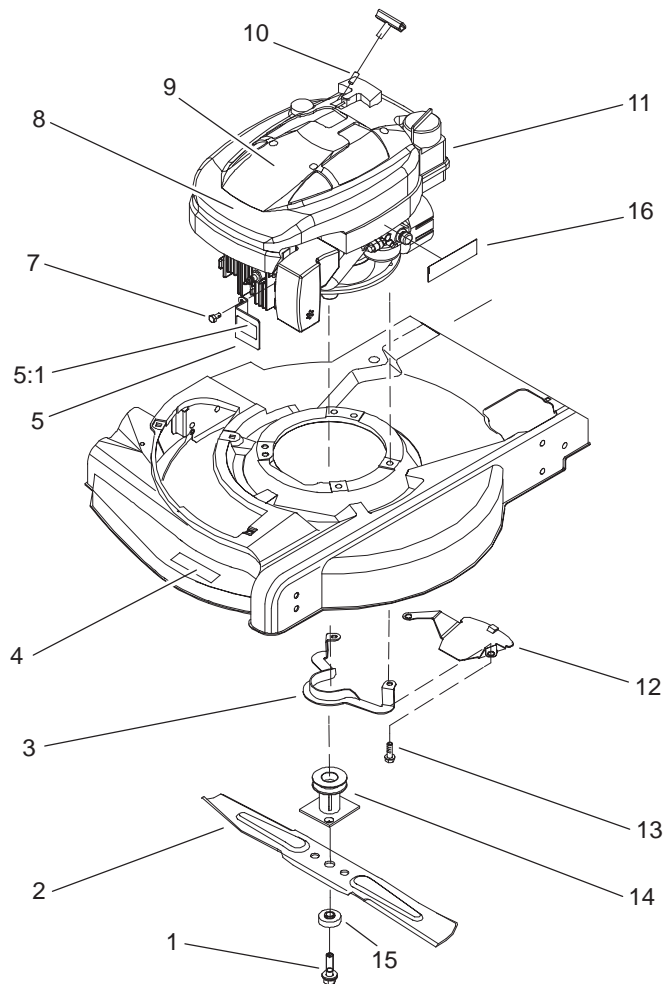

Sheet No.:5

Engine Assembly

Ref. No.	Part No.	Qty.	Description	Ref. No.	Part No.	Qty.	Description
1	105-8579	1	Bolt-Blade,Sems	15	106-6826	1	Spacer
2	612543-03	1	Blade	16	105-6832	1	Decal-Primer (only on: 10359c)
3	92-1024-03	1	Guide-Belt				
4	104-7955	1	Decal-Deck				
5	95-5569	1	Muffler Guard ASM (only on: 10356, 10358)				
5	105-1278	1	Muffler Guard ASM (only on: 10359c)				
5:1	104-8065	1	Decal-Surface Hot, International (only on: 10359c)				
5:1	65-2690	1	Decal-Surface, Hot (only on: 10356, 10358)				
7	32144-85	1	Screw-HWH				
8	98-1593	1	Applique				
9	106-8303	1	Decal-Recoil, Lb				
10	92-1701	1	Stop-Rope				
☆11		1	Engine-Tecumseh Model No. Lev120-362005a				
12	93-4196-03	1	Shield-Grass				
13	95-1726	3	Screw-Taptite W/Patch				
14	106-3950	1	Driver-Blade, ASM				

☆ Not serviced separately