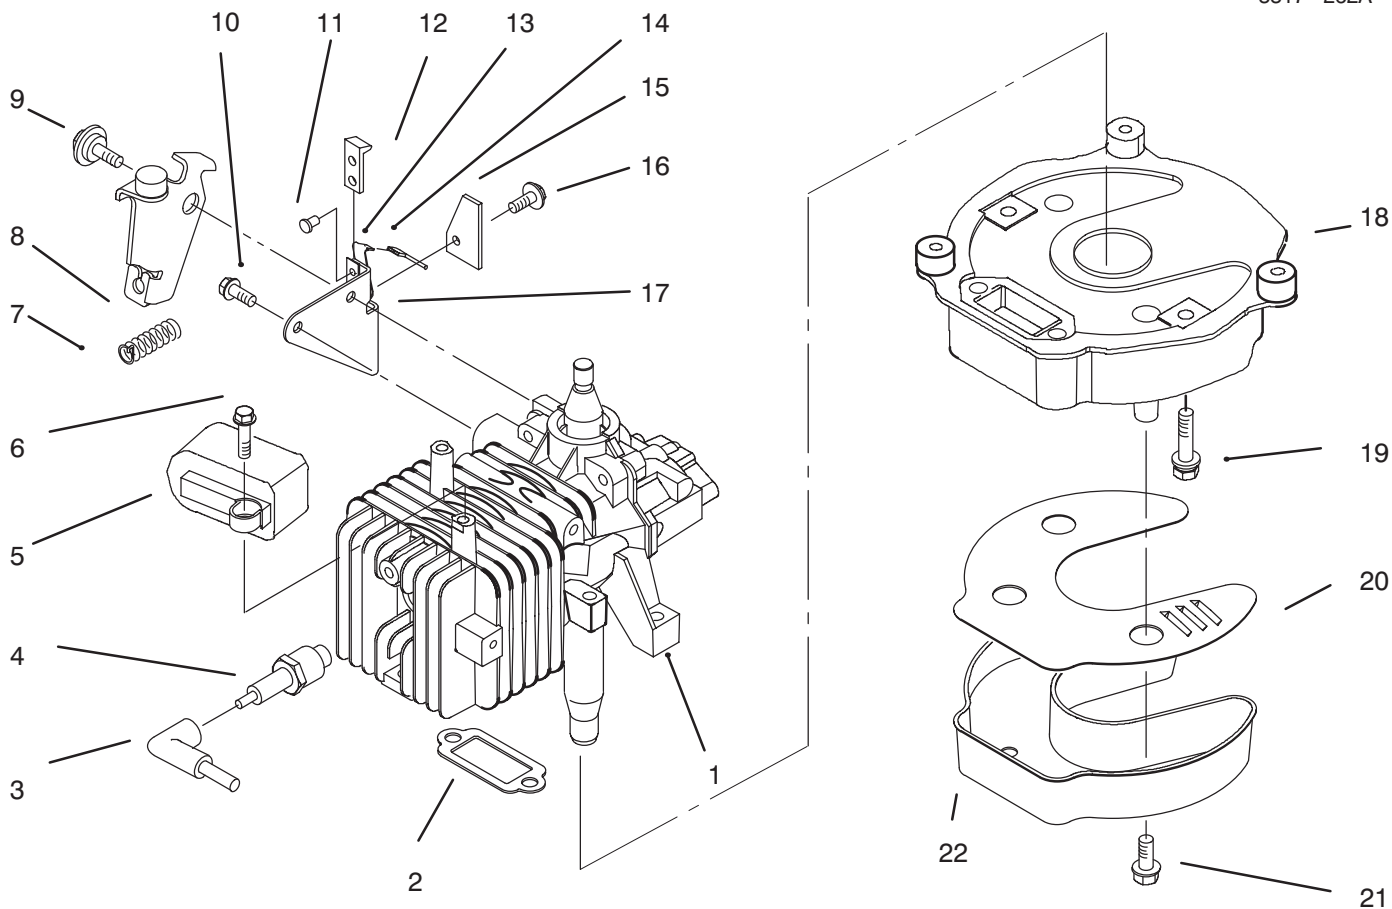

C-1296

ENGINE ASSEMBLY (Continued)

Ref. No.	Part No.	Description	No. Used
1	92-9693	Short Block (Incl. Ref. #2, Ref. #9 pg. 8)	1
2	93-1233	Gasket - Exhaust	1
3	92-1152	CD Ignition	1
*	681678	Cover & Terminal	1
4	614009	Plug - Spark	1
5	684049	CD Ignition (Incl. Ref. #3)	1
6	613208	Screw - Hex. Washer Hd.	2
7	66-5370	Spring - Compression	1
8	66-5380	Brake Plate Assembly	1
9	92-9698	Screw - Shoulder	1
10	614702	Screw	1

Ref. No.	Part No.	Description	No. Used
11	3290-459	Rivet - Plastic	2
12	92-2925	Strap - Insulation	1
13	60-9010	Strap - Ground	1
14	92-1156	Wire - Brake Switch Lead	1
15	53-4690	Stop - Ground Strap	1
16	12-5450	Screw - Thread Forming	1
17	14-6009	Mounting Plate	1
18	614654	Plate - Muffler	1
19	607601	Screw	4
20	614681	Baffle	1
21	609471	Screw	3
22	614674	Cover - Muffler	1

*Not Illustrated