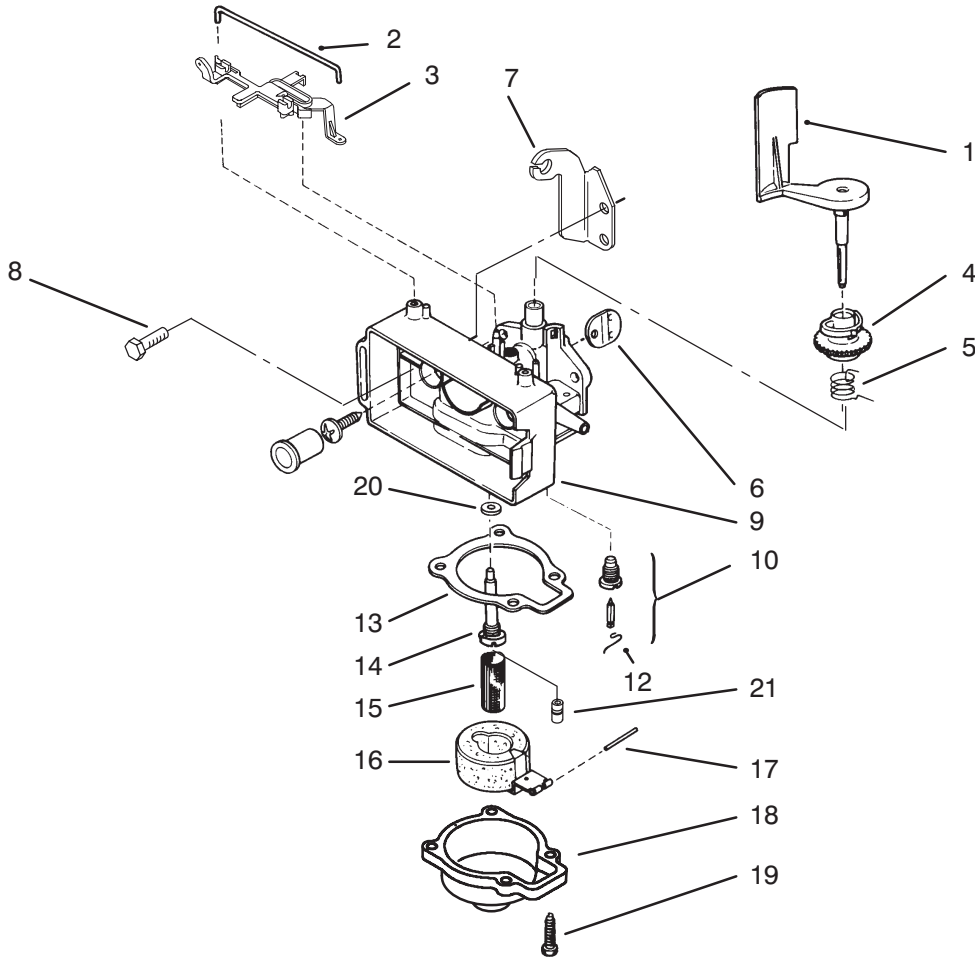

*Not Illustrated

C-1295

ENGINE ASSEMBLY (Continued)

Ref. No.	Part No.	Description	No. Used
1	681737	Set - Ring	1
3	92-4923	Piston & Ring Set	1
*	92-4925	Piston & Connecting Rod (Incl. Ref. #1-8, 12, & 13)	1
4	606608	Pin - Wrist	1
5	303712	Ring - Retaining	2
6	92-4921	Connecting Rod Assembly (Incl. Ref. #6-8, 12, & 13)	1
7	92-4927	Bearing	1
8	677982	Liner - Split (Set of 2)	1
9	92-6375	Crankshaft	1
10	681830	Bearing - Upper Main	1
11	611396	Seal - Oil	2
12	683911	Bearing - Needle	1

*Not Illustrated

C-1309

RECOIL STARTER ASSEMBLY

Ref. No.	Part No.	Description	No. Used
1	93-4304	Housing Assembly	1
2	92-4928	Rope - Starter	1
3	92-4929	Pulley Assembly	1
4	92-4930	Spring - Dog	2
5	92-4931	Dog	2

Ref. No.	Part No.	Description	No. Used
6	92-9692	Retainer	1
7	92-4933	Screw	1
8	92-4934	Spring	1
9	92-4935	Spring Keeper Assembly	1

C-2130A

CARBURETOR ASSEMBLY

Ref. No.	Part No.	Description	No. Used	Ref. No.	Part No.	Description	No. Used
1	92-6376	Air Vane & Shaft	1	12	603145	Spring	1
2	610165	Retainer - Speed Control	1	13	602850	Gasket	1
3	93-1225	Lever - Speed Adjust	1	14	92-6371	Nozzle	1
4	610834	Collar - Air Vane	1	15	611071	Filter - Fuel	1
5	92-4944	Spring - Governor	1	16	678113	Float & Arm Assembly	1
6	92-6373	Disc - Throttle	1	17	92-6389	Pin	1
7	92-4949	Bracket - Throttle Control	1	18	92-9691	Float Chamber	1
8	613269	Screw	2	19	608850	Screw	4
9	92-6377	Carburetor Body	1	20	612383	Washer	1
10	92-9697	Kit - Float Valve, Body & Seat (Incl. Ref. #12)	1	21	92-6370	Main Jet	1
				*	92-6385	Jet - High Altitude	1
				*	92-9695	Carburetor Assembly	1