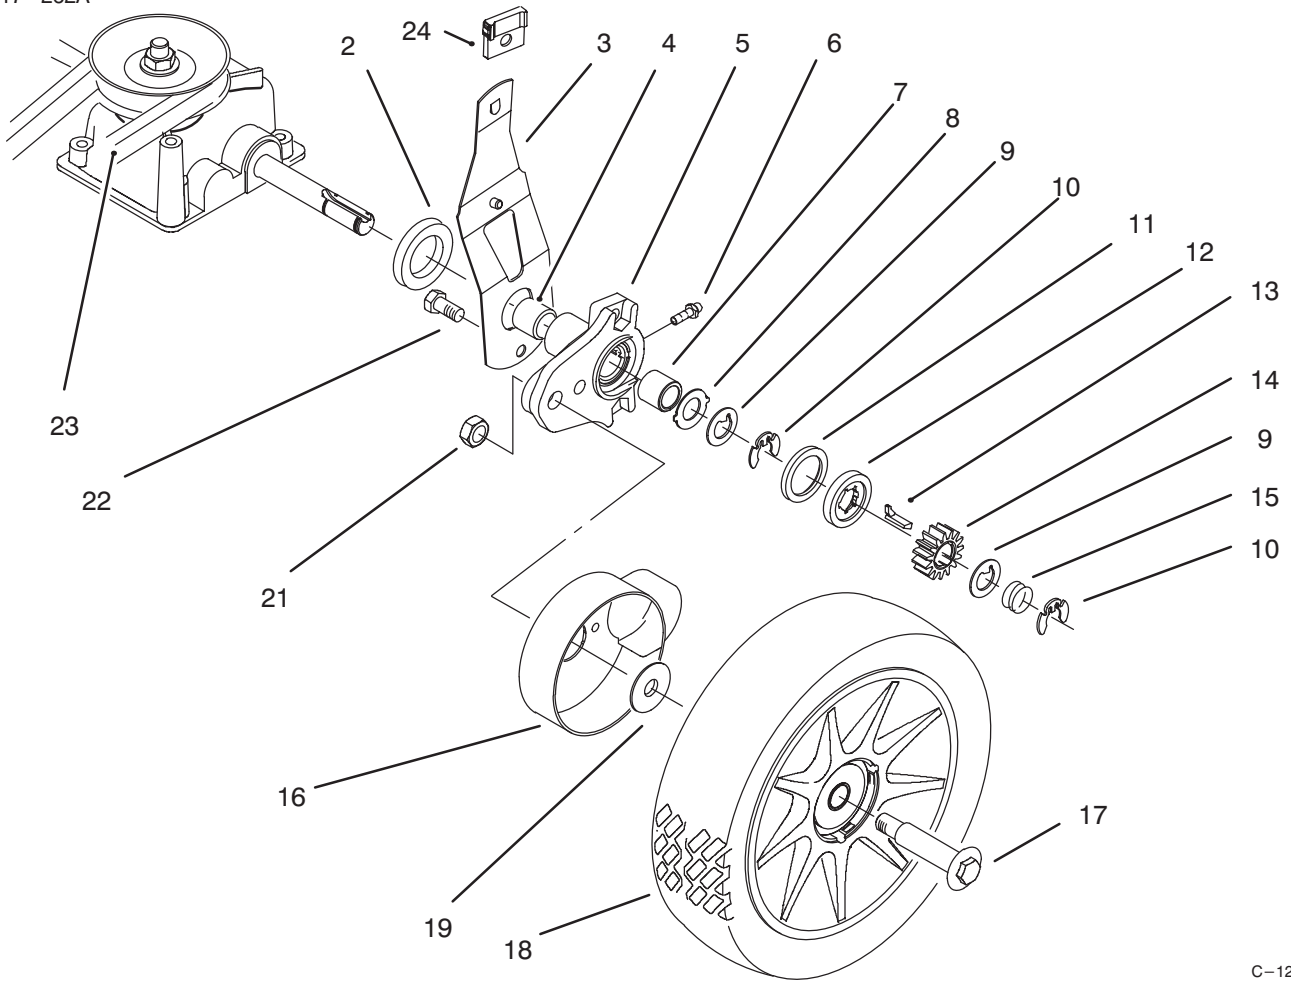

C-1291

REAR AXLE ASSEMBLY (Model No. 10301 Only)

Ref. No.	Part No.	Description	No. Used
2	614447	Spacer - Axle Shaft	2
3	92-1004	Spring Arm Ass'y	2
4	70-9760	Bushing	2
5	92-7746	Pivot Arm Ass'y - Rear	2
6		Fitting - Grease (Ref.)	2
7	47-2900	Bushing	2
8	65-4730	Washer - Thrust Pivot Arm	2
9	65-4740	Washer - Thrust, Keyed	4
10	65-2720	Ring - Klip	4
11	65-4710	Ring - Friction	2
12	65-4760	Washer - Clutch, Plastic	2
13	66-6050	Key - Rocking LH	1
*	66-6040	Key - Rocking, RH	1

Ref. No.	Part No.	Description	No. Used
14	65-4750	Gear - Pinion	2
15	65-4720	Spring - Compression	2
16	614427	Cover Wheel	2
17	92-1057	Bolt - Wheel	2
18	92-1042	Wheel Ass'y - 8"	2
19	614426	Washer - Stepped	2
21	610358	Nut	2
22	32144-85	Screw	2
23	92-1043	"V" Belt	1
24	92-1008	Knob	2

*Not Illustrated