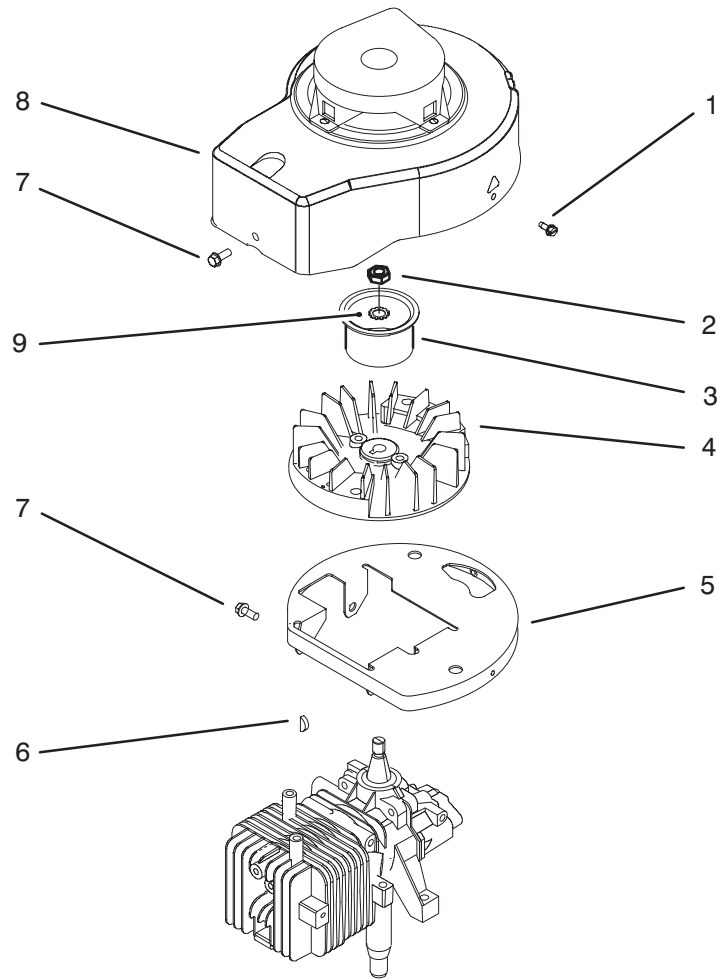

C-2128A

ENGINE ASSEMBLY

Ref. No.	Part No.	Description	No. Used	Ref. No.	Part No.	Description	No. Used
1	614699	Screw	3	6	607199	Key	1
2	130743	Nut	1	7	614702	Screw	4
3	614640	Hub - Starter	1	8	93-4304	Shroud Assembly	1
4	684743	Flywheel	1	9	316959	Washer - Lock	1
5	93-1216	Base - Shroud	1