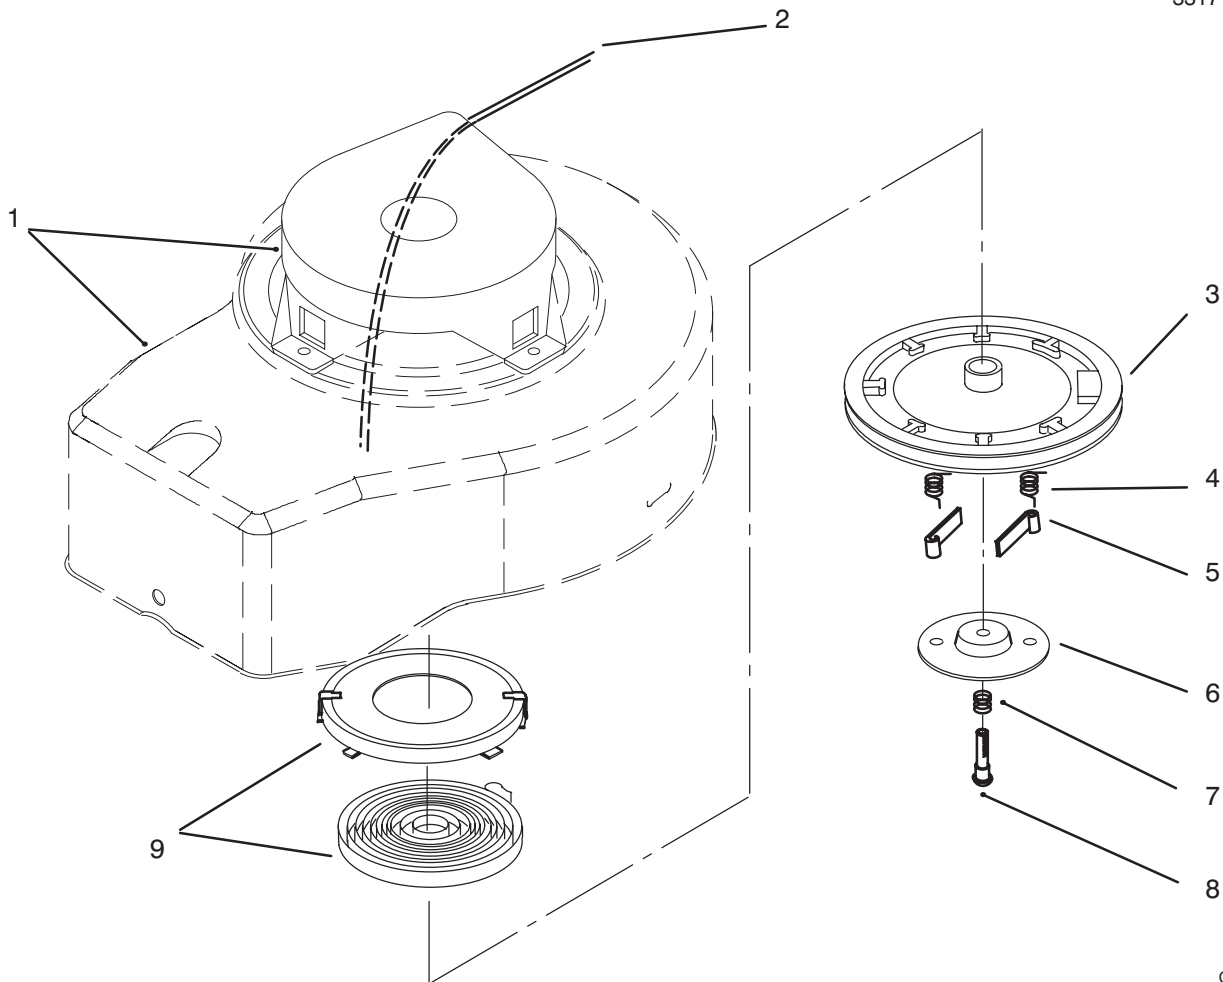

C-1309

RECOIL STARTER ASSEMBLY

Ref. No.	Part No.	Description	No. Used
1	93-4304	Housing Assembly	1
2	92-4928	Rope - Starter	1
3	92-4929	Pulley Assembly	1
4	92-4930	Spring - Dog	2
5	92-4931	Dog	2

Ref. No.	Part No.	Description	No. Used
6	92-9692	Retainer	1
7	92-4933	Screw	1
8	92-4934	Spring	1
9	92-4935	Spring Keeper Assembly	1