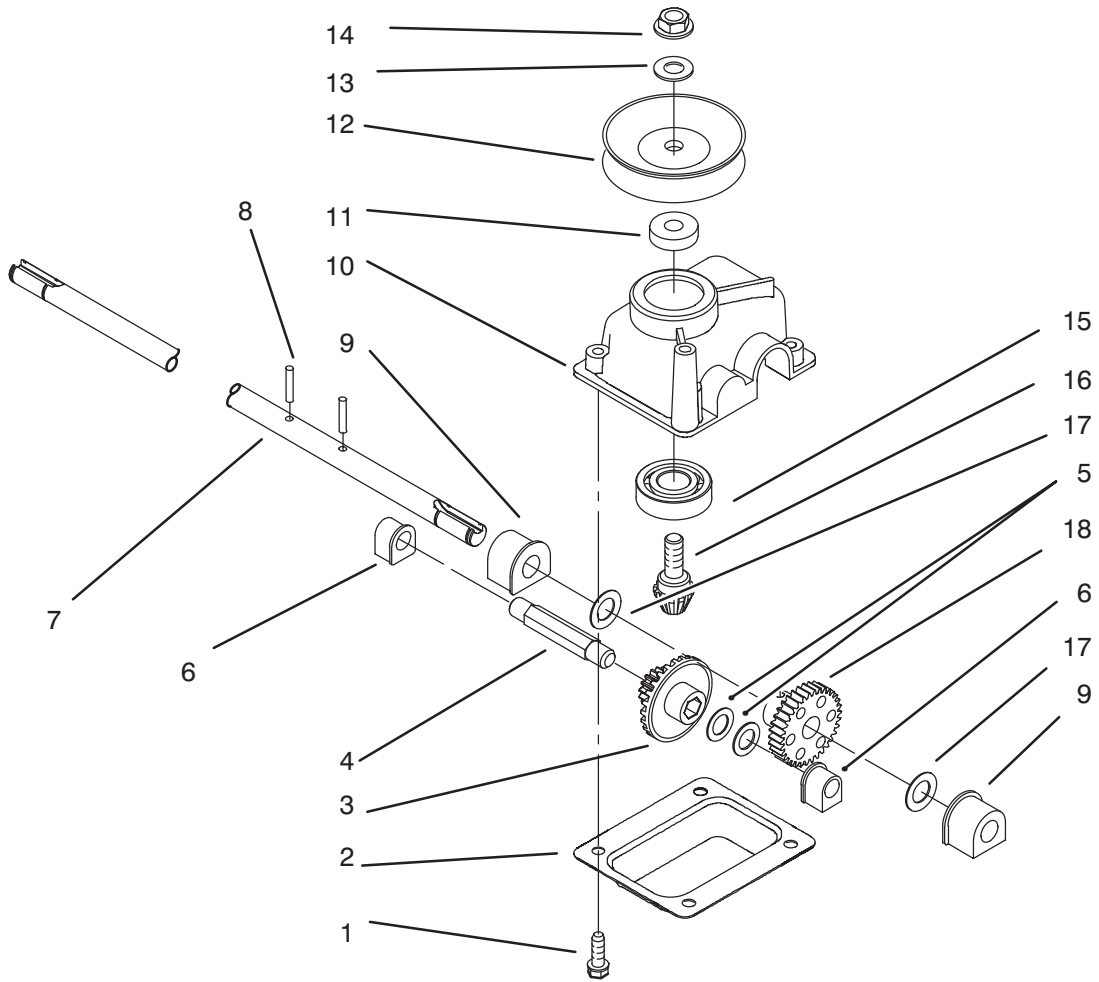

C-1292

GEAR CASE ASSEMBLY (Model No. 10301 Only)

Ref. No.	Part No.	Description	No. Used
1	32144-4	Screw - Taptite	4
2	614668	Cover - Gear Case	1
3	55-3760	Pinion - 15 Tooth	1
4	614696	Shaft - Intermediate	1
5	36-4791	Washer	2
6	60-8750	Bushing	2
7	614666	Shaft - Output	1
8	3285-19	Pin - Groove	2
9	60-8850	Bushing - Output	2

Ref. No.	Part No.	Description	No. Used
10	92-7727	Gearcase	1
11	62-6660	Spacer	1
12	614669	Pulley - Half	2
13	3256-24	Washer	1
14	3296-5	Nut	1
15	38-7820	Bearing - Ball	1
16	60-8890	Gear - Bevel Pinion	1
17	36-4780	Washer - Thrust	2
18	614596	Gear 34 Tooth	1