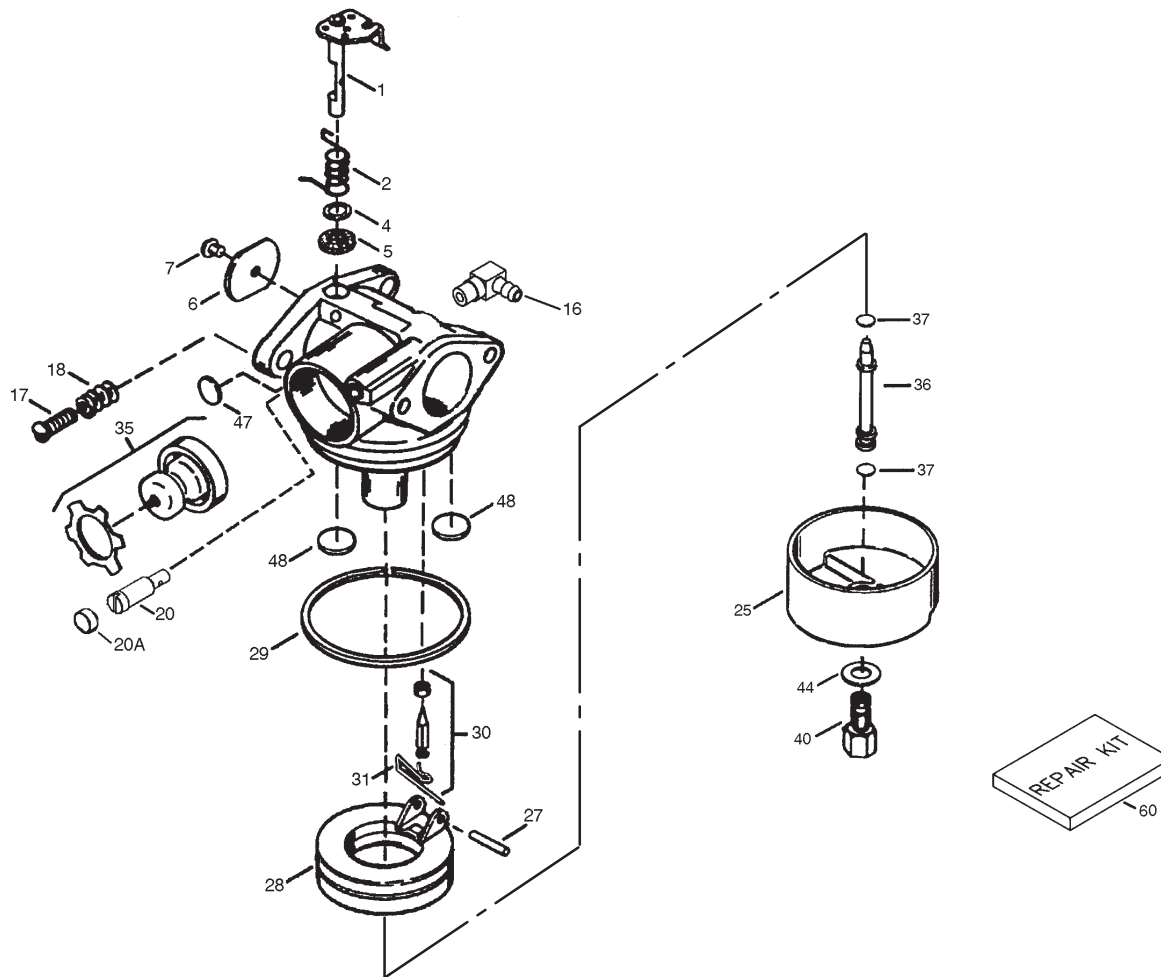

* Not illustrated

Sheet No.:3

Rear Axle Assembly

Ref. No.	Part No.	Qty.	Description
1	92-1057	2	Bolt-Shoulder
2	92-1042	2	Wheel & Tire ASM
2:1	27-6250	2	Bushing
3	65-2720	4	Ring-Klip
4	65-4740	4	Washer-Thrust, Keyed
5	66-6050	1	Key-Rocking, LH
*6	66-6040	1	Key-Rocking, RH
7	65-4710	2	Ring-Friction
8	92-7746	2	Arm ASM-Rear Height Adjustment
8:1	302-56	1	Fitting-Zerk
8:2	47-2900	1	Bushing
8:3	70-9760	1	Bushing
9	92-1008	2	Knob-Lever, Height Adjustment
10	614447	2	Spacer-Axle Shaft
11	32144-85	2	Screw-HH
12	92-1004	2	Rear Spring Arm ASM
13	603773	2	Nut
14	65-4730	2	Washer-Arm, Pivot
15	65-4760	2	Washer-Clutch
16	65-4750	2	Gear-Pinion
17	65-4720	2	Spring-Compression
18	94-1609	2	Cover-Wheel

Ref. No.	Part No.	Qty.	Description
19	614426	2	Washer-Stepped
20	93-7381	1	V-Belt

* Not illustrated

Carburetor No. 640273

Ref. No.	Part No.	Qty.	Description
1	631615	1	Throttle Shaft & Lever Assembly
2	631767	1	Throttle Return Spring
4	631184	1	Dust Seal Washer
5	631183	1	Dust Seal (Throttle)
6	640070	1	Throttle Shutter
7	650506	1	Shutter Screw
16	631807	1	Fuel Fitting
17	651025	1	Throttle Crack Screw/Idle Speed Screw
18	630766	1	Tension Spring
20	640027	1	Idle Restrictor Screw
20A	640200	1	Idle Restrictor Screw Cap
25	631867	1	Float Bowl
27	631024	1	Float Shaft
28	632765	1	Float
29	631028	1	Float Bowl "O" Ring
30	631021	1	Inlet Needle, Seat, & Clip (Incl. 31)
31	631022	1	Spring Clip
35	640259	1	Primer Bulb/Retainer Ring
36	640080	1	Main Nozzle Tube