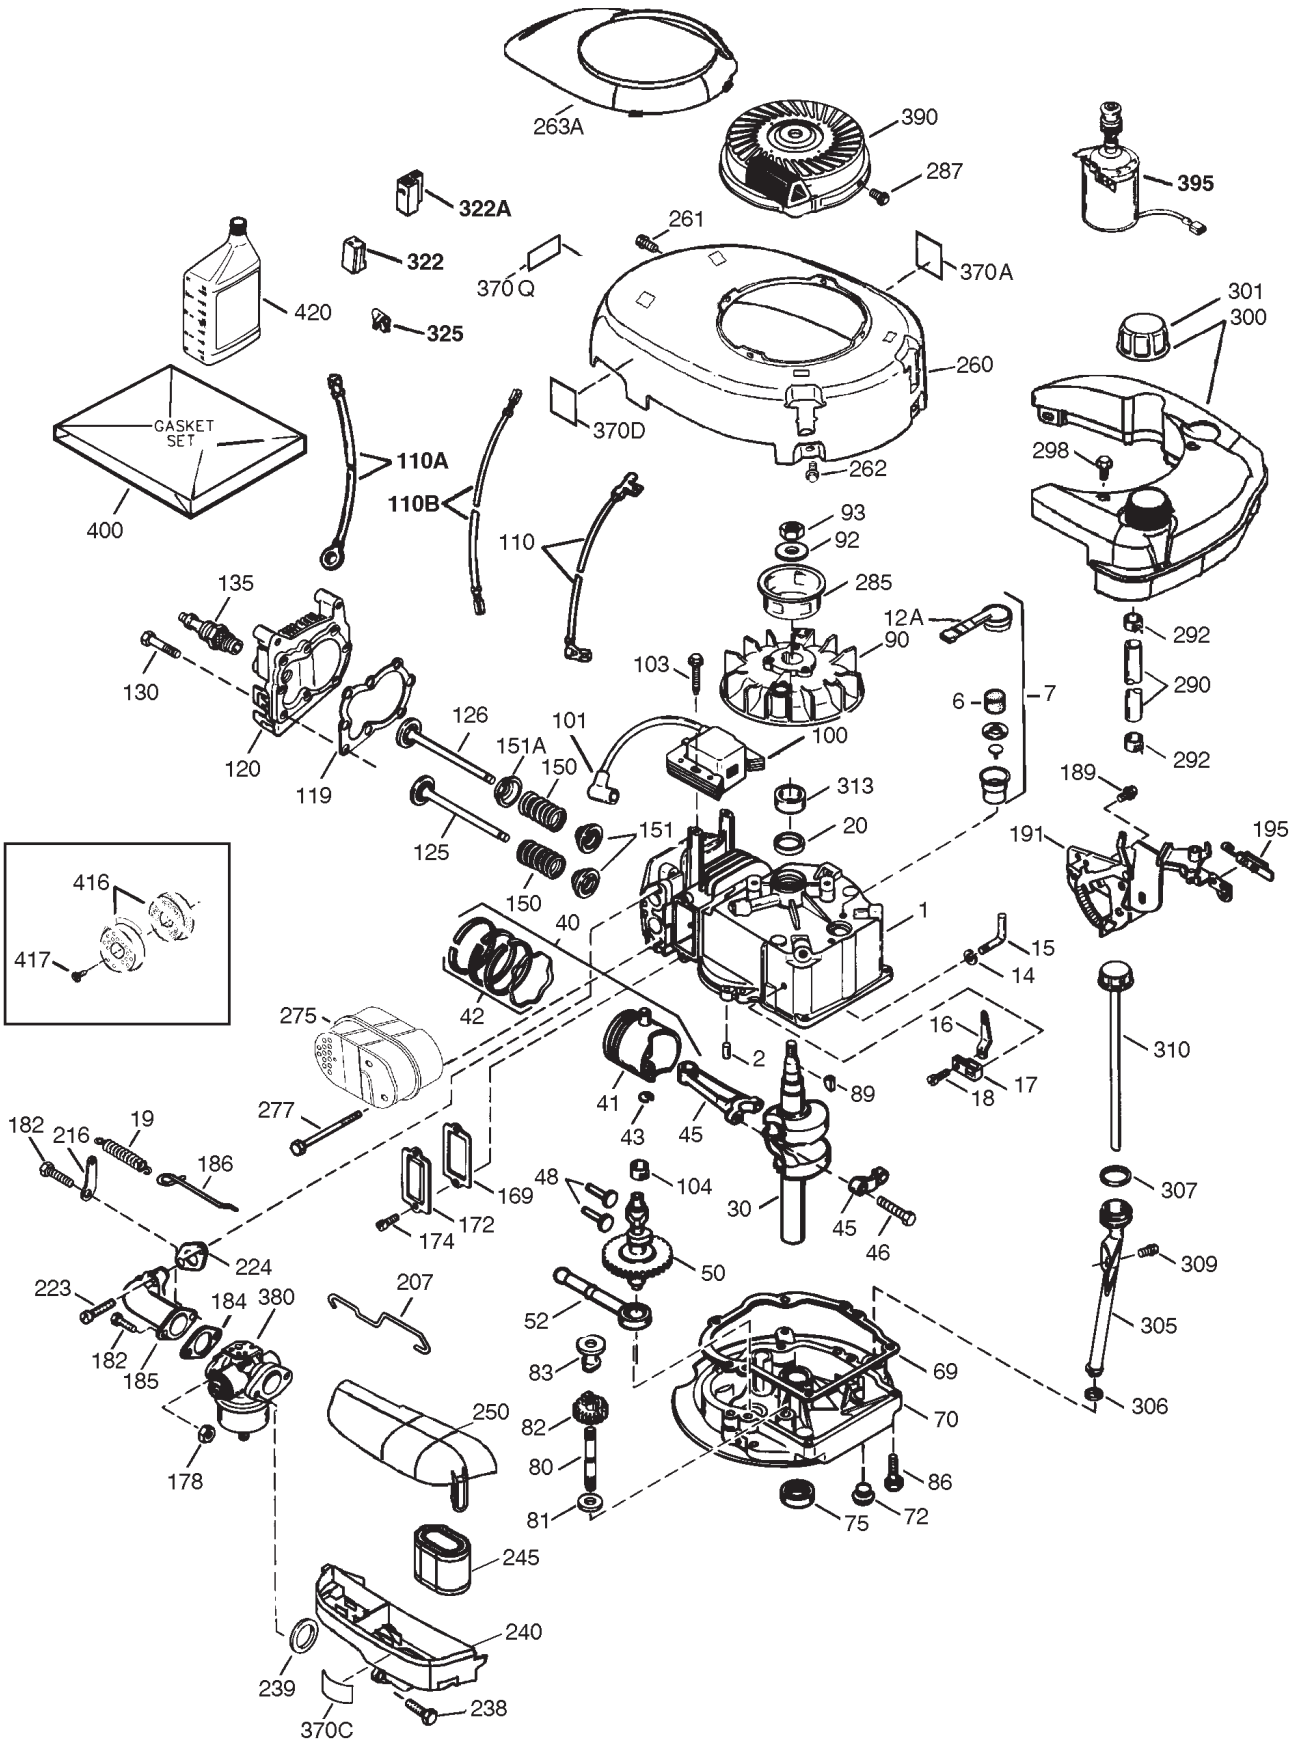

Engine-LEV115-350180E

Engine-LEV115-350180E

Ref. No.	Part No.	Qty.	Description	Ref. No.	Part No.	Qty.	Description
1	37266	1	Cylinder (Incl. 2,20 & 150)	120	36825	1	Cylinder Head
2	26727	2	Dowel Pin	125	37288	1	Exhaust Valve (Std.) (Incl. 151)
6	33734	1	Breather Element	126	37289	1	Intake Valve (Std.) (Incl. 151)
7	36557	1	Breather Body ASM (Incl. 6 & 12A)	130	6021A	6	Screw
12A	36558	1	Breather Cover & Tube	135	35395	1	Resistor Spark Plug (RJ19LM)
14	28277	1	Washer	150	31672	2	Valve Spring
15	30589	1	Governor Rod (Incl. 14)	151	31673	2	Valve Spring Cap
16	34839A	1	Governor Lever	151A	40017	1	Intake Valve Seal
17	31335	1	Governor Lever Clamp	169	36783	1	Valve Cover Gasket
18	651018	1	Screw, Torx T-15	172	36784	1	Valve Cover
19	36281	1	Extension Spring	174	30200	2	Screw
20	32600	1	Oil Seal	178	29752	2	Nut & Lock Washer
30	37616	1	Crankshaft	182	6201	2	Screw
40	40004	1	Piston, Pin & Ring Set (Std.)	184	26756	1	Carburetor To Intake Pipe Gasket
40	40005	1	Piston, Pin & Ring Set (.010" OS)	185	36785	1	Intake Pipe
41	36070	1	Piston & Pin ASM (Std.) (Incl. 43)	186	32653	1	Governor Link
41	36071	1	Piston & Pin ASM (.010" OS) (Incl. 43)	189	650839	2	Screw
42	40006	1	Ring Set (Std.)	191	36559A	1	S.E. Brake Bracket (Incl. 195)
42	40007	1	Ring Set (.010" OS)	195	610973	1	Terminal
43	20381	2	Piston Pin Retaining Ring	207	34336	1	Throttle Link
45	36777	1	Connecting Rod ASM (Incl. 46)	216	33086	1	R.P.M. Adjusting Lever
46	32610A	2	Connecting Rod Bolt	223	650451	2	Screw
48	27241	2	Valve Lifter	224	36786	1	Intake Pipe Gasket
50	37460	1	Camshaft	238	650806	2	Screw
52	29914	1	Oil Pump ASM	239	34338	1	Air Cleaner Gasket
69	37130	1	Mounting Flange Gasket	240	36743	1	Air Cleaner Body
70	34311E	1	Mounting Flange (Incl. 72 thru 83, 306)	245	36745	1	Air Cleaner Filter
72	36083	1	Oil Drain Plug	250	36744	1	Air Cleaner Cover
75	27897	1	Oil Seal	260	36800	1	Blower Housing
80	30574A	1	Governor Shaft	261	30200	2	Screw
81	30590A	1	Washer	262	650831	2	Screw
82	30591	1	Governor Gear ASM (Incl. 81)	263A	36758	1	Starter Grill
83	30588A	1	Governor Spool	275	37462	1	Muffler
86	650488	6	Screw	277	650988	2	Screw
89	611004	1	Flywheel Key	285	35000A	1	Starter Cup
90	611044	1	Flywheel	287	650926	2	Screw
92	650815	1	Belleville Washer	290	34357	1	Fuel Line
93	650816	1	Flywheel Nut	292	26460	2	Fuel Line Clamp
100	34443B	1	Solid State Ignition	298	28763	3	Screw
101	610118	1	Spark Plug Cover	300	36757	1	Fuel Tank (Incl. 292 & 301)
103	651007	2	Screw, Torx T-15	301	36246	1	Fuel Cap
104	37480	1	Cam Bushing	305	35577	1	Oil Fill Tube
110	37047	1	Ground Wire	306	36996	1	"O"-Ring
110A	36953	1	Wiire ASM	307	35499	1	"O"-Ring
110B	36954	1	Wiire ASM	309	650562	1	Screw
119	36787	1	Cylinder Head Gasket	310	36801	1	Dipstick
				313	34080	1	Spacer
				322	35013	1	Body Connector
				322A	610885	1	Body Connector
				325	35249	1	Spring Clip
				370A	36261	1	Lubrication Decal
				370C	37318	1	Primer Decal (3X)

Obtain parts from local Tecumseh dealer