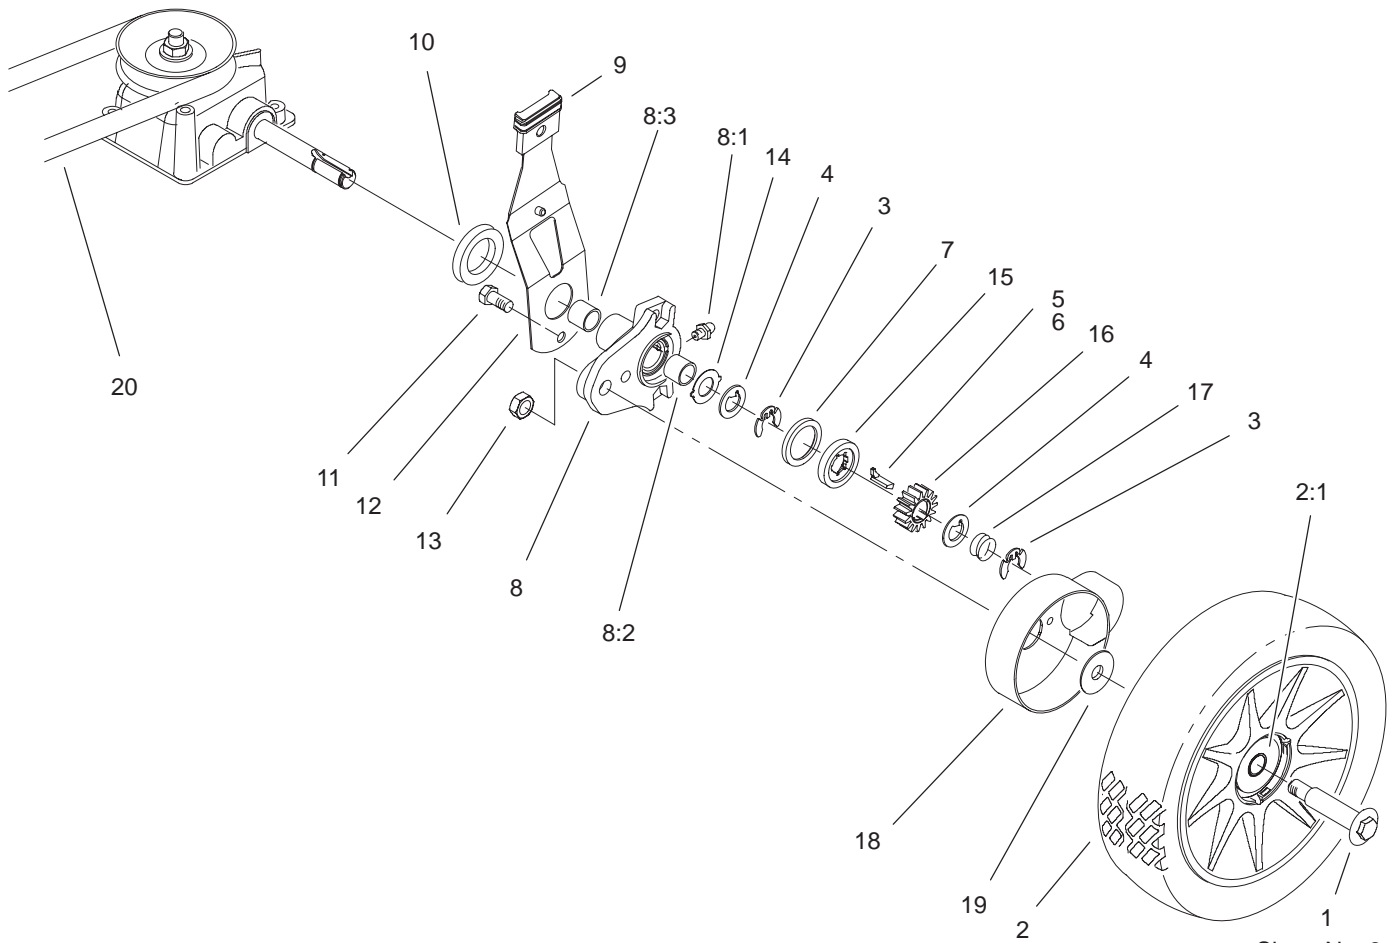

Sheet No.:3

Rear Axle Assembly

Ref. No.	Part No.	Qty.	Description
1	92-1057	2	Bolt-Shoulder
2	92-1042	2	Wheel & Tire ASM
2:1	27-6250	2	Bushing
3	65-2720	4	Ring-Klip
4	65-4740	4	Washer-Thrust, Keyed
5	66-6050	1	Key-Rocking, LH
*6	66-6040	1	Key-Rocking, RH
7	65-4710	2	Ring-Friction
8	92-7746	2	Arm ASM-Rear Height Adjustment
8:1	302-56	1	Fitting-Zerk
8:2	47-2900	1	Bushing
8:3	70-9760	1	Bushing
9	92-1008	2	Knob-Lever, Height Adjustment
10	614447	2	Spacer-Axle Shaft
11	32144-85	2	Screw-HH
12	92-1004	2	Rear Spring Arm ASM
13	603773	2	Nut
14	65-4730	2	Washer-Arm, Pivot
15	65-4760	2	Washer-Clutch
16	65-4750	2	Gear-Pinion
17	65-4720	2	Spring-Compression
18	94-1609	2	Cover-Wheel

Ref. No.	Part No.	Qty.	Description
19	614426	2	Washer-Stepped
20	93-7381	1	V-Belt

* Not illustrated